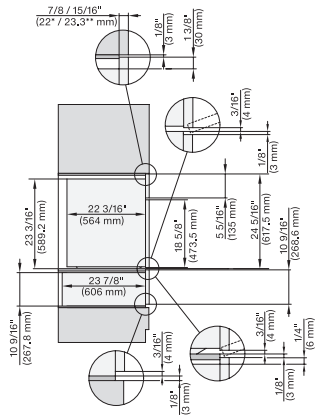

DGC7x8x(X), side view, 30 Zoll, Flush inset, XXL

7/8" – 22\* mm – Glass, 15/16" – 23.3\*\* mm – Stainless steel

DGC7x8x(X), Einbau, 30 Zoll, Flush inset, XXL

7/8" – 22\* mm – Glass, 15/16" – 23.3\*\* mm – Stainless steel

DGC7x8x, H7x6x+EBA7868, side view, 30 Zoll, Flush inset, combi, XXL, 650S

7/8" – 22" mm – Glass, 15/16" – 23.3" mm – Stainless steel

DGC7x8x, H2x80BP, H7x8xBP(X), side view, 30 Zoll, Flush inset, combi, XXL 650

7/8" – 22" mm – Glass, 15/16" – 23.3" mm – Stainless steel

DGC7x8x, ESW7x70, EVS7670, side view, 30 Zoll, Flush inset, combi, XXL

7/8" – 22" mm – Glass, 15/16" – 23.3" mm – Stainless steel

DGC7x8x, ESW7x80, side view, 30 Zoll, Flush inset, combi, XXL

7/8" – 22" mm – Glass, 15/16" – 23.3" mm – Stainless steel

DGC786x+EBA7868, DGC7x8x, ESW7x70, EVS7670, side view, 30 Zoll, Flush inset, combi, XXL

7/8" – 22" mm – Glass, 15/16" – 23.3" mm – Stainless steel