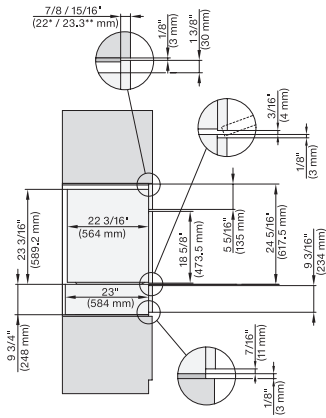

DGC7x8x(X), Einbau, 30 Zoll, Flush inset, wide front, XXL

7/8" – 22\* mm – Glass, 15/16" – 23.3\*\* mm – Stainless steel

DGC7x8x(X)+EBA6808, Installation, 30 Zoll, Flush inset, XXL

A – Cut-out (4" x 28" / 100 mm x 720 mm) in the bottom of the cabinet for power cord and ventilation. – Electrical and water supplies are recommended to be placed in adjacent cabinetry. Additional cabinet depth is required when placing the electrical and water supplies behind the appliance. E = Electric connection

DGC 7680  
30" Combi-Steam Oven XXL  
for steam cooking, baking, roasting with roast probe + menu cooking.

DGC7xxx(+EBA7848), Installation, 30 Zoll, Flush inset, wide front, XXL

A – Cut-out (4" x 28" / 100 mm x 720 mm) in the bottom of the cabinet for power cord and ventilation. – Electrical and water supplies are recommended to be placed in adjacent cabinetry. Additional cabinet depth is required when placing the electrical and water supplies behind the appliance. E = Electric connection

DGC7x8x, H7x6x+EBA7868, side view, 30 Zoll, Flush inset, combi, XXL, 650S

7/8" – 22" mm – Glass, 15/16" – 23.3" mm – Stainless steel

DGC7x8x, H2x80BP, H7x8xBP(X), side view, 30 Zoll, Flush inset, combi, XXL 650

7/8" – 22" mm – Glass, 15/16" – 23.3" mm – Stainless steel

DGC7x8x, ESW7x70, EVS7670, side view, 30 Zoll, Flush inset, combi, XXL

7/8" – 22" mm – Glass, 15/16" – 23.3" mm – Stainless steel

DGC7x8x, ESW7x80, side view, 30 Zoll, Flush inset, combi, XXL