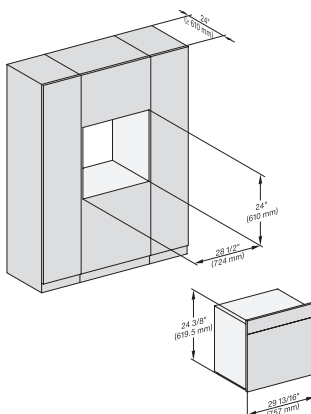

H6x80BP, ESW6x80, H6x80-2BP, DGC7xxx, H2x80BP, H7x80BPX, ESW7x80, Fitting Combi, Installation drawing, Proud, NA

H 6x80 BP, ESW 6x80, H 6x80-2BP, NA7000 Fitting Combi wide front, Installation drawing, Proud, NA

DGC7x8x, side view, 30 Zoll, Proud

7/8" – 22" mm – Glas, 15/16" – 23.3" mm – Stainless steel

DGC7x8x(X), Einbau, 30 Zoll, Proud, XXL

DGC7x8x, Einbau, 30 Zoll, Proud, wide front, XXL,