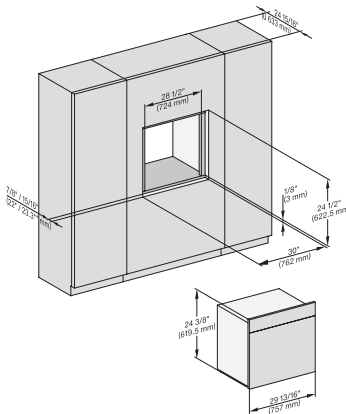

### 30" Combi-Steam Oven XXL

for steam cooking, baking, roasting with roast probe + menu cooking.

DGC786x(+EBA6808), DGC7x8x, Installation, 30 Zoll, Proud, XXL,

A – Cut-out (4" x 28" / 100 mm x 720 mm) in the bottom of the cabinet for power cord and ventilation. – Electrical and water supplies are recommended to be placed in adjacent cabinetry. Additional cabinet depth is required when placing the electrical and water supplies behind the appliance. E = Electric connection

DGC786x(+EBA7848), DGC7x8x, Installation, 30 Zoll, Proud, wide front, XXL,

A – Cut-out (4" x 28" / 100 mm x 720 mm) in the bottom of the cabinet for power cord and ventilation. – Electrical and water supplies are recommended to be placed in adjacent cabinetry. Additional cabinet depth is required when placing the electrical and water supplies behind the appliance. E = Electric connection

DGC7x8x(X), side view, 30 Zoll, Flush inset, XXL

7/8" – 22\* mm – Glass, 15/16" – 23.3\*\* mm – Stainless steel

DGC7x8x(X), Einbau, 30 Zoll, Flush inset, XXL

7/8" – 22\* mm – Glass, 15/16" – 23.3\*\* mm – Stainless steel

DGC7x8x(X), Einbau, 30 Zoll, Flush inset, wide front, XXL

7/8" – 22\* mm – Glass, 15/16" – 23.3\*\* mm – Stainless steel

DGC7x8x(X)+EBA6808, Installation, 30 Zoll, Flush inset, XXL

A – Cut-out (4" x 28" / 100 mm x 720 mm) in the bottom of the cabinet for power cord and ventilation. – Electrical and water supplies are recommended to be placed in adjacent cabinetry. Additional cabinet depth is required when placing the electrical and water supplies behind the appliance. E = Electric connection