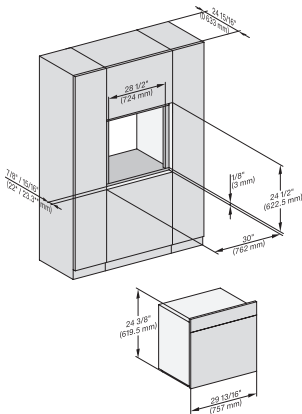

### 30" Combi-Steam Oven XXL

for steam cooking, baking, roasting with roast probe + menu cooking.

DGC786x(+EBA6808), DGC7x8x, Installation, 30 Zoll, Proud, XXL,

A – Cut-out (4" x 28" / 100 mm x 720 mm) in the bottom of the cabinet for power cord and ventilation. – Electrical and water supplies are recommended to be placed in adjacent cabinetry. Additional cabinet depth is required when placing the electrical and water supplies behind the appliance. E = Electric connection

DGC786x(+EBA7848), DGC7x8x, Installation, 30 Zoll, Proud, wide front, XXL,

A – Cut-out (4" x 28" / 100 mm x 720 mm) in the bottom of the cabinet for power cord and ventilation. – Electrical and water supplies are recommended to be placed in adjacent cabinetry. Additional cabinet depth is required when placing the electrical and water supplies behind the appliance. E = Electric connection

DGC7x8x(X), side view, 30 Zoll, Flush inset, XXL

7/8" – 22\* mm – Glass, 15/16" – 23.3\*\* mm – Stainless steel

DGC7x8x(X), Einbau, 30 Zoll, Flush inset, XXL

7/8" – 22\* mm – Glass, 15/16" – 23.3\*\* mm – Stainless steel

DGC7x8x(X), Einbau, 30 Zoll, Flush inset, wide front, XXL

7/8" – 22\* mm – Glass, 15/16" – 23.3\*\* mm – Stainless steel

DGC7x8x(X)+EBA6808, Installation, 30 Zoll, Flush inset, XXL

A – Cut-out (4" x 28" / 100 mm x 720 mm) in the bottom of the cabinet for power cord and ventilation. – Electrical and water supplies are recommended to be placed in adjacent cabinetry. Additional cabinet depth is required when placing the electrical and water supplies behind the appliance. E = Electric connection