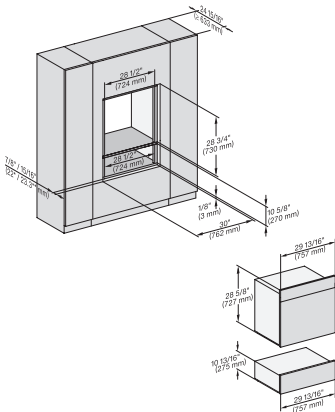

7/8" – 22" mm – Glas, 15/16" – 23.3" mm – Edelstahl

DGC 6x0x-1 + EBA 6808, DGC 6x6x (AM) + EBA 6808, DGC7xxx(X) + EBA784/68 installation drawing, Proud, NA

7/8" – 22" mm – Glas, 15/16" – 23.3" mm – Edelstahl

H 6x80 BP, ESW 6x80, H 6x80-2BP, DGC7x8x, H7x8x, ESW7x80, H 2x8x Fitting Combi, Installation drawing, Flush inset, NA

H 6x80 BP, ESW 6x80, H 6x80-2BP, DGC 7x8x, H 2x80BP, H 7x80 BP/BPX, ESW 7x80 Installation drawing, Flush inset, NA

DGC7x8x, side view, 30 Zoll, Proud

7/8" – 22" mm – Glas, 15/16" – 23.3" mm – Stainless steel

DGC7x8x(X), Einbau, 30 Zoll, Proud, XXL

DGC7x8x, Einbau, 30 Zoll, Proud, wide front, XXL,