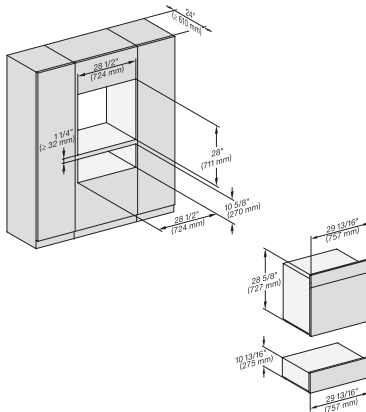

7/8" – 22" mm – Glas, 15/16" – 23.3" mm – Edelstahl

DGC 6x0x-1 + EBA 6808, DGC 6x6x (AM) + EBA 6808, DGC7xxx(X) + EBA784/68 installation drawing, Proud, NA

7/8" – 22" mm – Glas, 15/16" – 23.3" mm – Edelstahl

H 6x80 BP, ESW 6x80, H 6x80-2BP, DGC7x8x, H7x8x, ESW7x80, H 2x8x Fitting Combi, Installation drawing, Flush inset, NA

H 6x80 BP, ESW 6x80, H 6x80-2BP, DGC 7x8x, H 2x80BP, H 7x80 BP/BPX, ESW 7x80 Installation drawing, Flush inset, NA