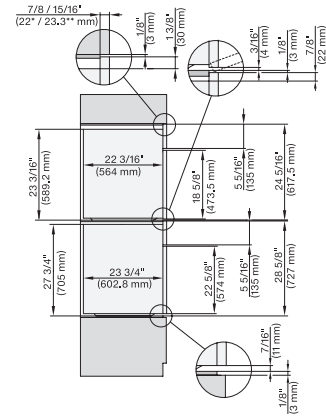

DGC7x8x(X), Einbau, 30 Zoll, Flush inset, wide front, XXL

7/8" – 22\* mm – Glass, 15/16" – 23.3\*\* mm – Stainless steel

DGC7x8x(X)+EBA6808, Installation, 30 Zoll, Flush inset, XXL

A – Cut-out (4" x 28" / 100 mm x 720 mm) in the bottom of the cabinet for power cord and ventilation. – Electrical and water supplies are recommended to be placed in adjacent cabinetry. Additional cabinet depth is required when placing the electrical and water supplies behind the appliance. E = Electric connection

DGC 7680  
30" Combi-Steam Oven XXL  
for steam cooking, baking, roasting with roast probe + menu cooking.

DGC7xxx(+EBA7848), Installation, 30 Zoll, Flush inset, wide front, XXL

A – Cut-out (4" x 28" / 100 mm x 720 mm) in the bottom of the cabinet for power cord and ventilation. – Electrical and water supplies are recommended to be placed in adjacent cabinetry. Additional cabinet depth is required when placing the electrical and water supplies behind the appliance. E = Electric connection

DGC7x8x, H7x6x+EBA7868, side view, 30 Zoll, Flush inset, combi, XXL, 650S

7/8" – 22" mm – Glass, 15/16" – 23.3" mm – Stainless steel

DGC7x8x, H2x80BP, H7x8xBP(X), side view, 30 Zoll, Flush inset, combi, XXL 650

7/8" – 22" mm – Glass, 15/16" – 23.3" mm – Stainless steel

DGC7x8x, ESW7x70, EVS7670, side view, 30 Zoll, Flush inset, combi, XXL

7/8" – 22" mm – Glass, 15/16" – 23.3" mm – Stainless steel

DGC7x8x, ESW7x80, side view, 30 Zoll, Flush inset, combi, XXL