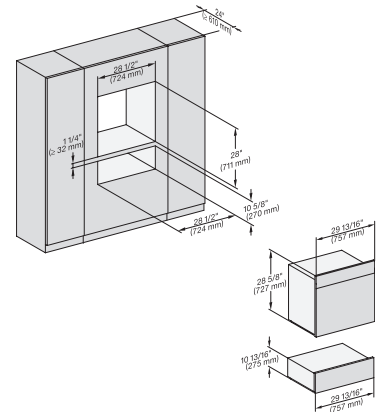

H 6x80 BP, ESW 6x80, H 6x80-2BP, NA7000 Fitting Combi wide front, Installation drawing, Proud, NA