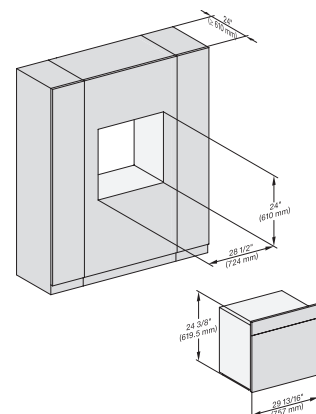

H6x80BP, ESW6x80, H6x80-2BP, DGC7xxx, H2x80BP, H7x80BPX, ESW7x80, Fitting Combi, Installation drawing, Proud, NA

H 6x80 BP, ESW 6x80, H 6x80-2BP, NA7000 Fitting Combi wide front, Installation drawing, Proud, NA

DGC7x8x, side view, 30 Zoll, Proud

7/8" – 22" mm – Glas, 15/16" – 23.3" mm – Stainless steel

DGC7x8x(X), Einbau, 30 Zoll, Proud, XXL

DGC7x8x, Einbau, 30 Zoll, Proud, wide front, XXL,