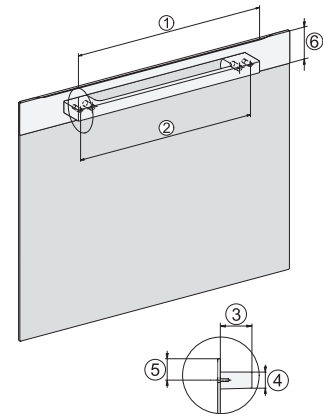

7/8" – 22" mm – Glass, 15/16" – 23.3" mm – Stainless steel

DGC786x+EBA7868, DGC7x8x, ESW7x70, EVS7670, side view, 30 Zoll, Flush inset, combi, XXL

7/8" – 22" mm – Glass, 15/16" – 23.3" mm – Stainless steel

DGX7x8x, ESW7x70, EVS7670, Einbau, 30 Zoll, Proud, combi, wide front, XXL

Handle DGC74xx, DGC76xx, DGC78xx, PureLine - NA7000 - Installation drawing

DGC7470, DGC7670, DGC7870, DGC7875, DGC7680, DGC7685, DGC7880, DGC7885; 19 11/16" / 500 mm, 17 1/2" / 444 mm, 1 7/8" / 47 mm, 15/16" / 24 mm, 1 1/4" / 32,5 mm, 2 9/16" / 65 mm, , DGC7440, DGC7640, DGC7840, DGC7845, DGC7860, DGC7865; 15 3/4" / 400 mm, 14 3/16" / 360 mm, 1 7/8" / 47 mm, 15/16" / 24 mm, 1 1/4" / 32,5 mm, 2 9/16" / 65 mm