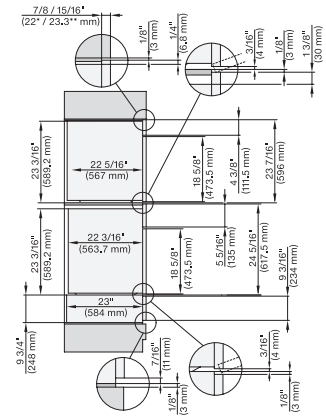

DGC7x8x(X), Einbau, 30 Zoll, Flush inset, wide front, XXL

7/8" – 22\* mm – Glass, 15/16" – 23.3\*\* mm – Stainless steel

DGC7x8x(X)+EBA6808, Installation, 30 Zoll, Flush inset, XXL

A – Cut-out (4" x 28" / 100 mm x 720 mm) in the bottom of the cabinet for power cord and ventilation. – Electrical and water supplies are recommended to be placed in adjacent cabinetry. Additional cabinet depth is required when placing the electrical and water supplies behind the appliance. E = Electric connection

DGC7x8x, H7x6x+EBA7868, side view, 30 Zoll, Flush inset, combi, XXL, 650S

7/8" – 22" mm – Glass, 15/16" – 23.3" mm – Stainless steel

DGC7x8x, H2x80BP, H7x8xBP(X), side view, 30 Zoll, Flush inset, combi, XXL 650

7/8" – 22" mm – Glass, 15/16" – 23.3" mm – Stainless steel

DGC7x8x, ESW7x70, EVS7670, side view, 30 Zoll, Flush inset, combi, XXL

7/8" – 22" mm – Glass, 15/16" – 23.3" mm – Stainless steel

DGC7x8x, ESW7x80, side view, 30 Zoll, Flush inset, combi, XXL

7/8" – 22" mm – Glass, 15/16" – 23.3" mm – Stainless steel

DGC786x+EBA7868, DGC7x8x, ESW7x70, EVS7670, side view, 30 Zoll, Flush inset, combi, XXL

7/8" – 22" mm – Glass, 15/16" – 23.3" mm – Stainless steel