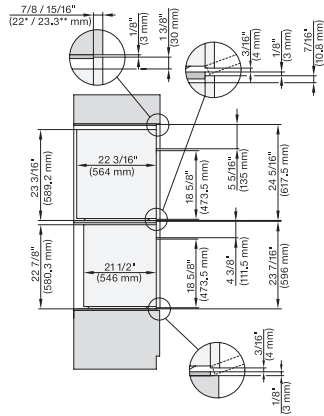

DGC7x8x(X), side view, 30 Zoll, Flush inset, XXL

7/8" – 22\* mm – Glass, 15/16" – 23.3\*\* mm – Stainless steel

DGC7x8x(X), Einbau, 30 Zoll, Flush inset, XXL

7/8" – 22\* mm – Glass, 15/16" – 23.3\*\* mm – Stainless steel

DGC7x8x(X), Einbau, 30 Zoll, Flush inset, wide front, XXL

7/8" – 22\* mm – Glass, 15/16" – 23.3\*\* mm – Stainless steel

DGC7x8x(X)+EBA6808, Installation, 30 Zoll, Flush inset, XXL

A – Cut-out (4" x 28" / 100 mm x 720 mm) in the bottom of the cabinet for power cord and ventilation. – Electrical and water supplies are recommended to be placed in adjacent cabinetry. Additional cabinet depth is required when placing the electrical and water supplies behind the appliance. E = Electric connection

DGC7x8x, H7x6x+EBA7868, side view, 30 Zoll, Flush inset, combi, XXL, 650S

7/8" – 22" mm – Glass, 15/16" – 23.3" mm – Stainless steel

DGC7x8x, H2x80BP, H7x8xBP(X), side view, 30 Zoll, Flush inset, combi, XXL 650

7/8" – 22" mm – Glass, 15/16" – 23.3" mm – Stainless steel

DGC7x8x, ESW7x70, EVS7670, side view, 30 Zoll, Flush inset, combi, XXL

7/8" – 22" mm – Glass, 15/16" – 23.3" mm – Stainless steel

DGC7x8x, ESW7x80, side view, 30 Zoll, Flush inset, combi, XXL