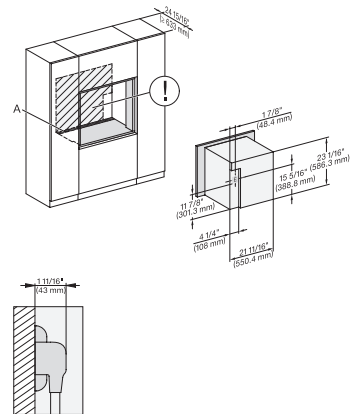

DGC786x(+EBA7848), DGC7x8x, Installation, 30 Zoll, Proud, wide front, XXL,

A – Cut-out (4" x 28" / 100 mm x 720 mm) in the bottom of the cabinet for power cord and ventilation. – Electrical and water supplies are recommended to be placed in adjacent cabinetry. Additional cabinet depth is required when placing the electrical and water supplies behind the appliance. E = Electric connection

DGC7x8x(X), side view, 30 Zoll, Flush inset, XXL

7/8" – 22\* mm – Glass, 15/16" – 23.3\*\* mm – Stainless steel

DGC7x8x(X), Einbau, 30 Zoll, Flush inset, XXL

7/8" – 22\* mm – Glass, 15/16" – 23.3\*\* mm – Stainless steel

DGC7x8x(X), Einbau, 30 Zoll, Flush inset, wide front, XXL

7/8" – 22\* mm – Glass, 15/16" – 23.3\*\* mm – Stainless steel

DGC7x8x(X)+EBA6808, Installation, 30 Zoll, Flush inset, XXL

A – Cut-out (4" x 28" / 100 mm x 720 mm) in the bottom of the cabinet for power cord and ventilation. – Electrical and water supplies are recommended to be placed in adjacent cabinetry. Additional cabinet depth is required when placing the electrical and water supplies behind the appliance. E = Electric connection

DGC 7680  
30" Combi-Steam Oven XXL  
for steam cooking, baking, roasting with roast probe + menu cooking.

DGC7xxx(+EBA7848), Installation, 30 Zoll, Flush inset, wide front, XXL

A – Cut-out (4" x 28" / 100 mm x 720 mm) in the bottom of the cabinet for power cord and ventilation. – Electrical and water supplies are recommended to be placed in adjacent cabinetry. Additional cabinet depth is required when placing the electrical and water supplies behind the appliance. E = Electric connection