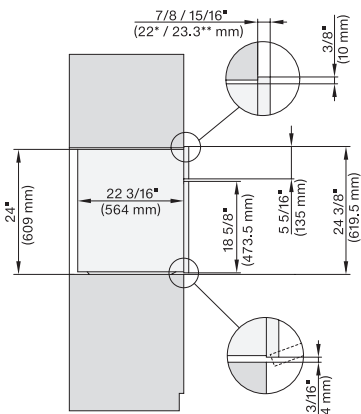

H 6x80 BP, ESW 6x80, H 6x80-2BP, DGC7x8x, H7x8x, ESW7x80, H 2x8x Fitting Combi, Installation drawing, Flush inset, NA

H 6x80 BP, ESW 6x80, H 6x80-2BP, DGC 7x8x, H 2x80BP, H 7x80 BP/BPX, ESW 7x80 Installation drawing, Flush inset, NA

DGC7x8x, side view, 30 Zoll, Proud

7/8" – 22" mm – Glas, 15/16" – 23.3" mm – Stainless steel

DGC7x8x(X), Einbau, 30 Zoll, Proud, XXL

DGC7x8x, Einbau, 30 Zoll, Proud, wide front, XXL,

DGC7x8x(X), side view, 30 Zoll, Flush inset, XXL

7/8" – 22\* mm – Glass, 15/16" – 23.3\*\* mm – Stainless steel

DGC7x8x(X), Einbau, 30 Zoll, Flush inset, XXL

7/8" – 22\* mm – Glass, 15/16" – 23.3\*\* mm – Stainless steel

DGC7x8x, H7x6x+EBA7868, side view, 30 Zoll, Flush inset, combi, XXL, 650S

7/8" – 22" mm – Glass, 15/16" – 23.3" mm – Stainless steel

DGC7x8x, H2x80BP, H7x8xBP(X), side view, 30 Zoll, Flush inset, combi, XXL 650