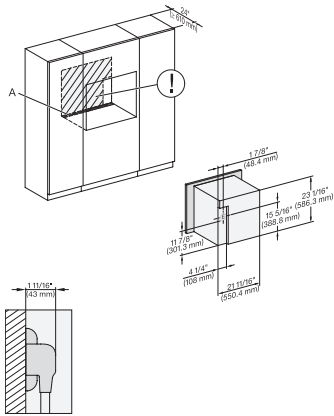

DGC7x8x, side view, 30 Zoll, Proud

7/8" – 22" mm – Glas, 15/16" – 23.3" mm – Stainless steel

DGC7x8x(X), Einbau, 30 Zoll, Proud, XXL

DGC7x8x, Einbau, 30 Zoll, Proud, wide front, XXL,

### 30" Combi-Steam Oven XXL

for steam cooking, baking, roasting with roast probe + menu cooking.

DGC786x(+EBA6808), DGC7x8x, Installation, 30 Zoll, Proud, XXL,

A – Cut-out (4" x 28" / 100 mm x 720 mm) in the bottom of the cabinet for power cord and ventilation. – Electrical and water supplies are recommended to be placed in adjacent cabinetry. Additional cabinet depth is required when placing the electrical and water supplies behind the appliance. E = Electric connection

DGC7x8x(X), side view, 30 Zoll, Flush inset, XXL

7/8" – 22\* mm – Glass, 15/16" – 23.3\*\* mm – Stainless steel

DGC7x8x(X), Einbau, 30 Zoll, Flush inset, XXL

7/8" – 22\* mm – Glass, 15/16" – 23.3\*\* mm – Stainless steel

DGC7x8x(X), Einbau, 30 Zoll, Flush inset, wide front, XXL

7/8" – 22\* mm – Glass, 15/16" – 23.3\*\* mm – Stainless steel

DGC7x8x(X)+EBA6808, Installation, 30 Zoll, Flush inset, XXL

A – Cut-out (4" x 28" / 100 mm x 720 mm) in the bottom of the cabinet for power cord and ventilation. – Electrical and water supplies are recommended to be placed in adjacent cabinetry. Additional cabinet depth is required when placing the electrical and water supplies behind the appliance. E = Electric connection