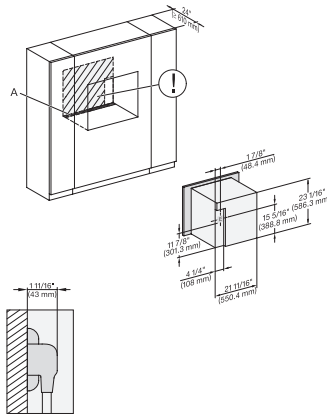

### 30" Combi-Steam Oven XXL

for steam cooking, baking, roasting with roast probe + menu cooking.

DGC786x(+EBA6808), DGC7x8x, Installation, 30 Zoll, Proud, XXL,

A – Cut-out (4" x 28" / 100 mm x 720 mm) in the bottom of the cabinet for power cord and ventilation. – Electrical and water supplies are recommended to be placed in adjacent cabinetry. Additional cabinet depth is required when placing the electrical and water supplies behind the appliance. E = Electric connection

DGC786x(+EBA7848), DGC7x8x, Installation, 30 Zoll, Proud, wide front, XXL,

A – Cut-out (4" x 28" / 100 mm x 720 mm) in the bottom of the cabinet for power cord and ventilation. – Electrical and water supplies are recommended to be placed in adjacent cabinetry. Additional cabinet depth is required when placing the electrical and water supplies behind the appliance. E = Electric connection

DGC7x8x(X), side view, 30 Zoll, Flush inset, XXL

7/8" – 22\* mm – Glass, 15/16" – 23.3\*\* mm – Stainless steel

DGC7x8x(X), Einbau, 30 Zoll, Flush inset, XXL

7/8" – 22\* mm – Glass, 15/16" – 23.3\*\* mm – Stainless steel

DGC7x8x(X), Einbau, 30 Zoll, Flush inset, wide front, XXL

7/8" – 22\* mm – Glass, 15/16" – 23.3\*\* mm – Stainless steel

DGC7x8x(X)+EBA6808, Installation, 30 Zoll, Flush inset, XXL

A – Cut-out (4" x 28" / 100 mm x 720 mm) in the bottom of the cabinet for power cord and ventilation. – Electrical and water supplies are recommended to be placed in adjacent cabinetry. Additional cabinet depth is required when placing the electrical and water supplies behind the appliance. E = Electric connection