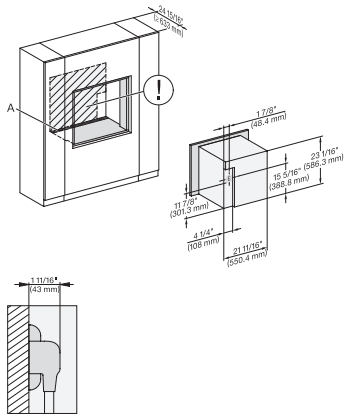

DGC7x8x(X), side view, 30 Zoll, Flush inset, XXL

7/8" – 22\* mm – Glass, 15/16" – 23.3\*\* mm – Stainless steel

DGC7x8x(X), Einbau, 30 Zoll, Flush inset, XXL

7/8" – 22\* mm – Glass, 15/16" – 23.3\*\* mm – Stainless steel

DGC7x8x(X), Einbau, 30 Zoll, Flush inset, wide front, XXL

7/8" – 22\* mm – Glass, 15/16" – 23.3\*\* mm – Stainless steel

DGC7x8x(X)+EBA6808, Installation, 30 Zoll, Flush inset, XXL

A – Cut-out (4" x 28" / 100 mm x 720 mm) in the bottom of the cabinet for power cord and ventilation. – Electrical and water supplies are recommended to be placed in adjacent cabinetry. Additional cabinet depth is required when placing the electrical and water supplies behind the appliance. E = Electric connection

DGC 7680  
30" Combi-Steam Oven XXL  
for steam cooking, baking, roasting with roast probe + menu cooking.

DGC7xxx(+EBA7848), Installation, 30 Zoll, Flush inset, wide front, XXL

A – Cut-out (4" x 28" / 100 mm x 720 mm) in the bottom of the cabinet for power cord and ventilation. – Electrical and water supplies are recommended to be placed in adjacent cabinetry. Additional cabinet depth is required when placing the electrical and water supplies behind the appliance. E = Electric connection

DGC7x8x, H7x6x+EBA7868, side view, 30 Zoll, Flush inset, combi, XXL, 650S

7/8" – 22" mm – Glass, 15/16" – 23.3" mm – Stainless steel

DGC7x8x, H2x80BP, H7x8xBP(X), side view, 30 Zoll, Flush inset, combi, XXL 650