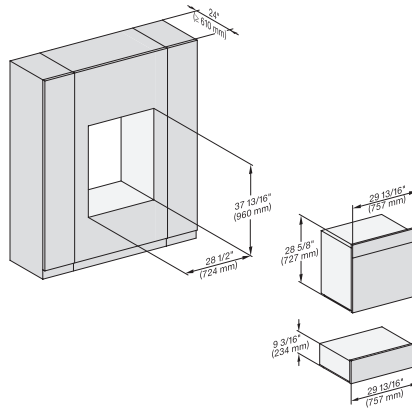

7/8" – 22" mm – Glass, 15/16" – 23.3" mm – Stainless steel

DGC7x8x, ESW7x70, EVS7670, side view, 30 Zoll, Flush inset, combi, XXL

7/8" – 22" mm – Glass, 15/16" – 23.3" mm – Stainless steel

DGC7x8x, ESW7x80, side view, 30 Zoll, Flush inset, combi, XXL

7/8" – 22" mm – Glass, 15/16" – 23.3" mm – Stainless steel

DGC786x+EBA7868, DGC7x8x, ESW7x70, EVS7670, side view, 30 Zoll, Flush inset, combi, XXL

7/8" – 22" mm – Glass, 15/16" – 23.3" mm – Stainless steel

DGC 7680

30" Combi-Steam Oven XXL

for steam cooking, baking, roasting with roast probe + menu cooking.

DGC7x8x, ESW7x70, EVS7670, Einbau, 30 Zoll, Proud, combi, XXL

7/8" - 22" mm - Glass, 15/16" - 23.3\*\* mm - Stainless steel

DGX7x8x, ESW7x70, EVS7670, Einbau, 30 Zoll, Proud, combi, wide front, XXL

Handle DGC74xx, DGC76xx, DGC78xx, PureLine - NA7000 - Installation drawing

DGC7470, DGC7670, DGC7870, DGC7875, DGC7680, DGC7685, DGC7880, DGC7885; 19 11/16" / 500 mm, 17 1/2" / 444 mm, 1 7/8" / 47 mm, 15/16" / 24 mm, 1 1/4" / 32,5 mm, 2 9/16" / 65 mm, , DGC7440, DGC7640, DGC7840, DGC7845, DGC7860, DGC7865; 15 3/4" / 400 mm, 14 3/16" / 360 mm, 1 7/8" / 47 mm, 15/16" / 24 mm, 1 1/4" / 32,5 mm, 2 9/16" / 65 mm