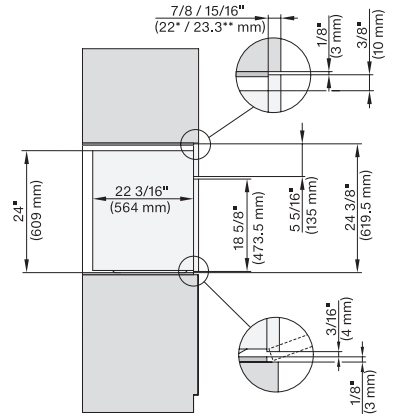

### 30" Combi-Steam Oven XXL

for steam cooking, baking, roasting with roast probe + menu cooking.

DGC786x(+EBA6808), DGC7x8x, Installation, 30 Zoll, Proud, XXL,

A – Cut-out (4" x 28" / 100 mm x 720 mm) in the bottom of the cabinet for power cord and ventilation. – Electrical and water supplies are recommended to be placed in adjacent cabinetry. Additional cabinet depth is required when placing the electrical and water supplies behind the appliance. E = Electric connection

DGC786x(+EBA7848), DGC7x8x, Installation, 30 Zoll, Proud, wide front, XXL,

A – Cut-out (4" x 28" / 100 mm x 720 mm) in the bottom of the cabinet for power cord and ventilation. – Electrical and water supplies are recommended to be placed in adjacent cabinetry. Additional cabinet depth is required when placing the electrical and water supplies behind the appliance. E = Electric connection

DGC7x8x(X), side view, 30 Zoll, Flush inset, XXL

7/8" – 22\* mm – Glass, 15/16" – 23.3\*\* mm – Stainless steel

DGC7x8x(X), Einbau, 30 Zoll, Flush inset, XXL

7/8" – 22\* mm – Glass, 15/16" – 23.3\*\* mm – Stainless steel

DGC7x8x(X), Einbau, 30 Zoll, Flush inset, wide front, XXL

7/8" – 22\* mm – Glass, 15/16" – 23.3\*\* mm – Stainless steel

DGC7x8x(X)+EBA6808, Installation, 30 Zoll, Flush inset, XXL

A – Cut-out (4" x 28" / 100 mm x 720 mm) in the bottom of the cabinet for power cord and ventilation. – Electrical and water supplies are recommended to be placed in adjacent cabinetry. Additional cabinet depth is required when placing the electrical and water supplies behind the appliance. E = Electric connection