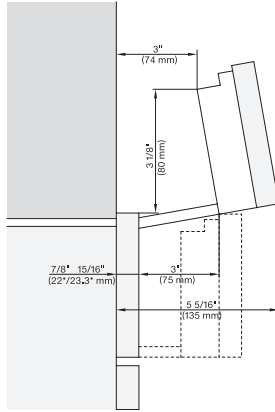

7/8" – 22" mm – Glas, 15/16" – 23.3" mm – Edelstahl

DGC 6x0x-1 + EBA 6808, DGC 6x6x (AM) + EBA 6808, DGC7xxx(X) + EBA784/68 installation drawing, Proud, NA

7/8" – 22" mm – Glas, 15/16" – 23.3" mm – Edelstahl

DGC7x8x, side view, 30 Zoll, Proud

7/8" – 22" mm – Glas, 15/16" – 23.3" mm – Stainless steel

DGC7x8x(X), Einbau, 30 Zoll, Proud, XXL

DGC7x8x, Einbau, 30 Zoll, Proud, wide front, XXL,

DGC7x8x(X), side view, 30 Zoll, Flush inset, XXL

7/8" – 22\* mm – Glass, 15/16" – 23.3\*\* mm – Stainless steel

DGC7x8x(X), Einbau, 30 Zoll, Flush inset, XXL

7/8" – 22\* mm – Glass, 15/16" – 23.3\*\* mm – Stainless steel

DGC7x8x, H7x6x+EBA7868, side view, 30 Zoll, Flush inset, combi, XXL, 650S

7/8" – 22" mm – Glass, 15/16" – 23.3" mm – Stainless steel

DGC7x8x, H2x80BP, H7x8xBP(X), side view, 30 Zoll, Flush inset, combi, XXL 650