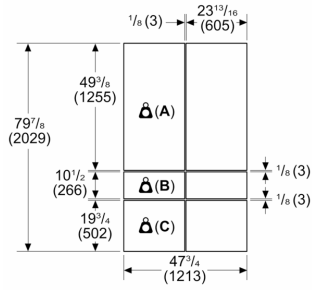

Accessory for cooling
TFL48IT100

Accessory for cooling
TFL48IT100

Measurements in inches (mm)

A: Max. weight 156 lb (71 kg) per panel

B: Max. weight 35 lb (16 kg) per panel

C: Max. weight 37 lb (17 kg) per panel