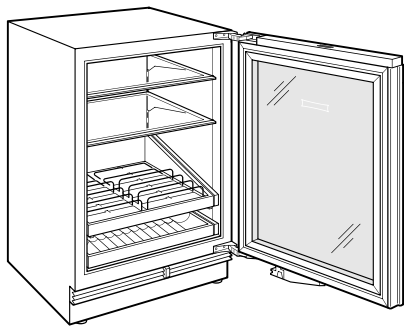

INTERIOR VIEW