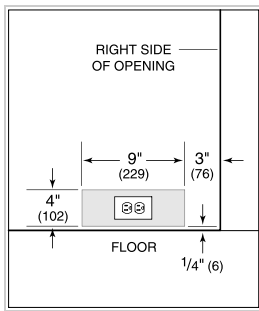

PRODUCT SPECIFICATIONS

Model	DEU2450BG
Dimensions	24"W x 34 1/2"H x 23 1/8"D
Door Clearance	26 1/2"
Weight	146 lbs
Refrigerator Capacity	5.5 cu. ft.
Electrical Supply	115 VAC, 60 Hz
Electrical Service	15 amp dedicated circuit
Wine Storage Capacity	8 Bottles
Receptacle	3-prong grounding-type

ELECTRICAL