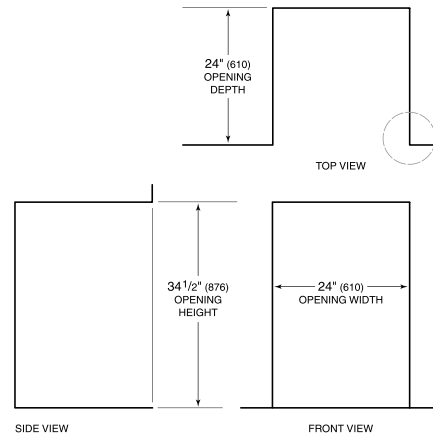

STANDARD INSTALLATION