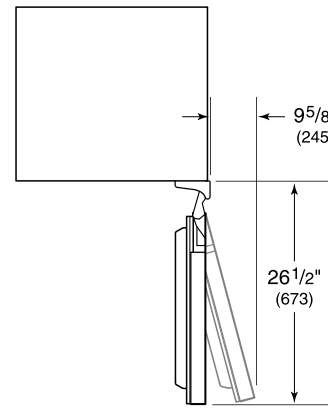

HEIGHT DIMENSIONS ± 1/2" (13)