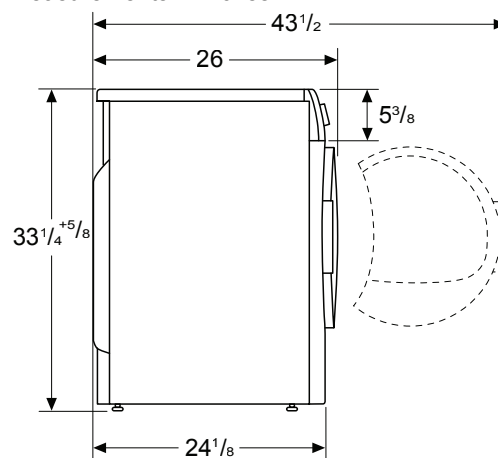

Dimensions & Weight	
Overall appliance dimensions (HxWxD)	33 1/4" x 23 1/2" x 26"
Net weight	121 lbs
Minimum stack height	67 3/4"

*ADA compliance
 – Meets ADA height and access requirements *when installed on pedestal.*
 – Meets ADA operable parts requirements for controls and lint filter.

24" Compact Heat Pump Dryer

800 Series Dryer with Home Connect® – WQB245AXUC

Installation Details

Measurements in inches

Measurements in inches

- A: Power cord exit
- B: Drain exit

measurements in inches

Optional Pedestal

Notes: All height, width and depth dimensions are shown in inches. BSH reserves the absolute and unrestricted right to change product materials and specifications, at any time, without notice. Consult the product's installation instructions for final dimensional data and other details prior to making cutout.