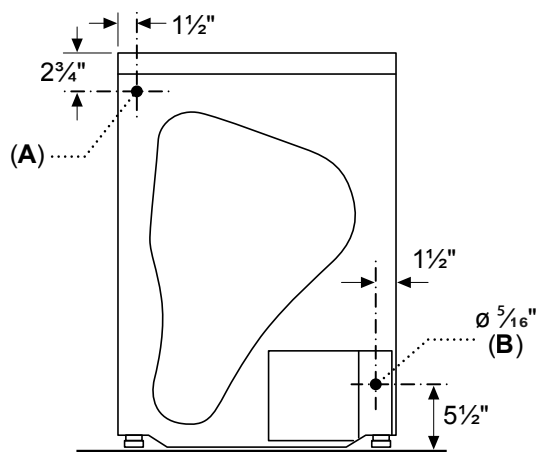

24" Compact Heat Pump Dryer

800 Series Dryer with Home Connect® – WQB245AXUC

Installation Details

Measurements in inches

Measurements in inches

- A: Power cord exit
- B: Drain exit

measurements in inches

Optional Pedestal

Notes: All height, width and depth dimensions are shown in inches. BSH reserves the absolute and unrestricted right to change product materials and specifications, at any time, without notice. Consult the product's installation instructions for final dimensional data and other details prior to making cutout.