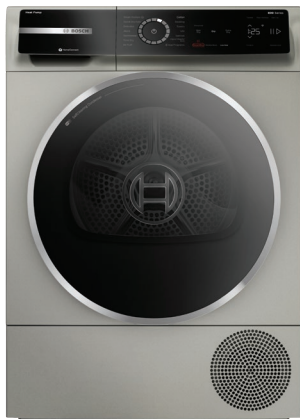

24" Compact Heat Pump Dryer

800 Series Dryer with Home Connect® – WQB245AXUC

WQB245AXUC
Pearl Steel

The 800 Series dryer is a perfect companion to the 800 series washer, matching in quality, performance and design.

Reduce wrinkles and minimize ironing with new Steam Restore feature.

The 4.0 cu. ft. drum has a large capacity to fit a variety of loads.

General Properties	
Dryer type	Heat Pump
Drum material	Stainless Steel
Interior light	Yes (LED)
Ventless drying (no ducting)	Yes
Stackable	Yes with Stacking Kit Accessory
Silence level	62 dBA
Programs (No.), [Special]	(14) [Steam Restore, Sportswear]
Options (No.), [Special]	(8) [Smart Dry, Dryness Level]
Home Connect® (Wi-Fi enabled)	Yes
Energy consumption	125 kWh/yr
ENERGY STAR® certified	Most Efficient 2024
Capacity	
Capacity	4.0 cu. ft.
Design Elements	
Door ring	Chrome
Control type	Premium LED touch
Dial	Illuminated jog dial
Bosch logo on door glass	Yes
Technical Details	
Energy source	Electric
Watts	900 W
Circuit breaker	15 A*
Volts	208/220-240 V
Current	4 A
Frequency	60 Hz
Power Cord (included) [Type]	(Yes) [240V; NEMA 6-15, 3-prong]
Power cord length	63" (Full Length)
Drain hose length	78" (Full Length)
Door hinge	Right Side (Reversible)