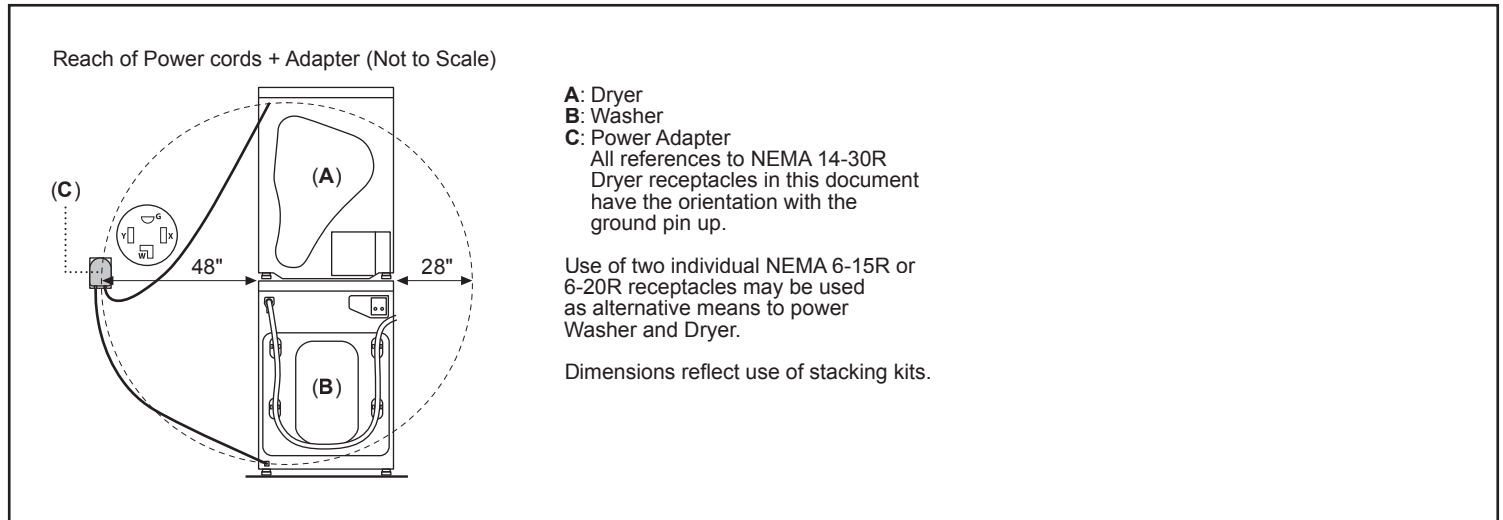

24" Compact Heat Pump Dryer

800 Series Dryer with Home Connect® – WQB245AXUC

Installation Details

Accessories: To purchase Bosch accessories, cleaners & parts please visit www.bosch-home.com/us/store or call 1-800-944-2904 (Mon to Fri 5 am to 6 pm PST, Sat 6 am to 3 pm PST).

Notes: All height, width and depth dimensions are shown in inches. BSH reserves the absolute and unrestricted right to change product materials and specifications, at any time, without notice. Consult the product's installation instructions for final dimensional data and other details prior to making cutout.

Warranties: Please see Use & Care manual or Bosch website for statement of limited warranty.

For more information on our entire line of products, go to www.bosch-home.com/us or call 1-800-944-2904

© BSH Home Appliances Corporation. All rights reserved. Bosch is a registered trademark of Robert Bosch GmbH.