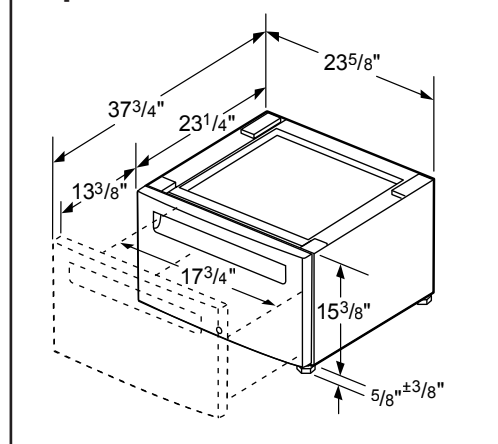

24" Compact Heat Pump Dryer

800 Series Dryer with Home Connect® – WQB245AXUC

Installation Details

Measurements in inches

Measurements in inches

- A: Power cord exit
- B: Drain exit

measurements in inches

Optional Pedestal