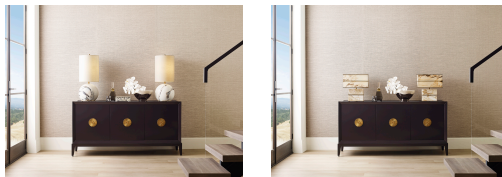

WILDWOOD CHELSEA HOUSE

295206 • Bowl - Gray

6h x 12w x 12d
Ceramic/Porcelain
White/Gray Glaze

Enhance your tabletop with this white glazed Euro ceramic centerpiece bowl with hand painted metallic gray glaze. This exquisite example of Italian pottery has a 12" diameter. Add a dried arrangement, fruit or your favorite decorative orbs to create a unique accent for a rustic or contemporary design.