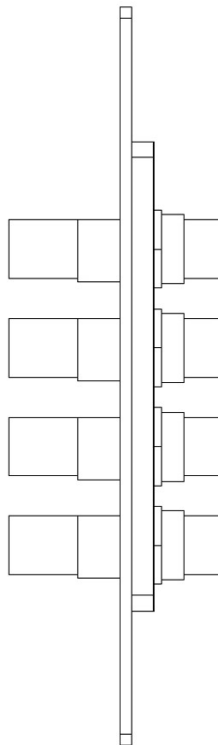

MP-WP120-B

Media Presentation Wall Plate - RCA Component Video w/