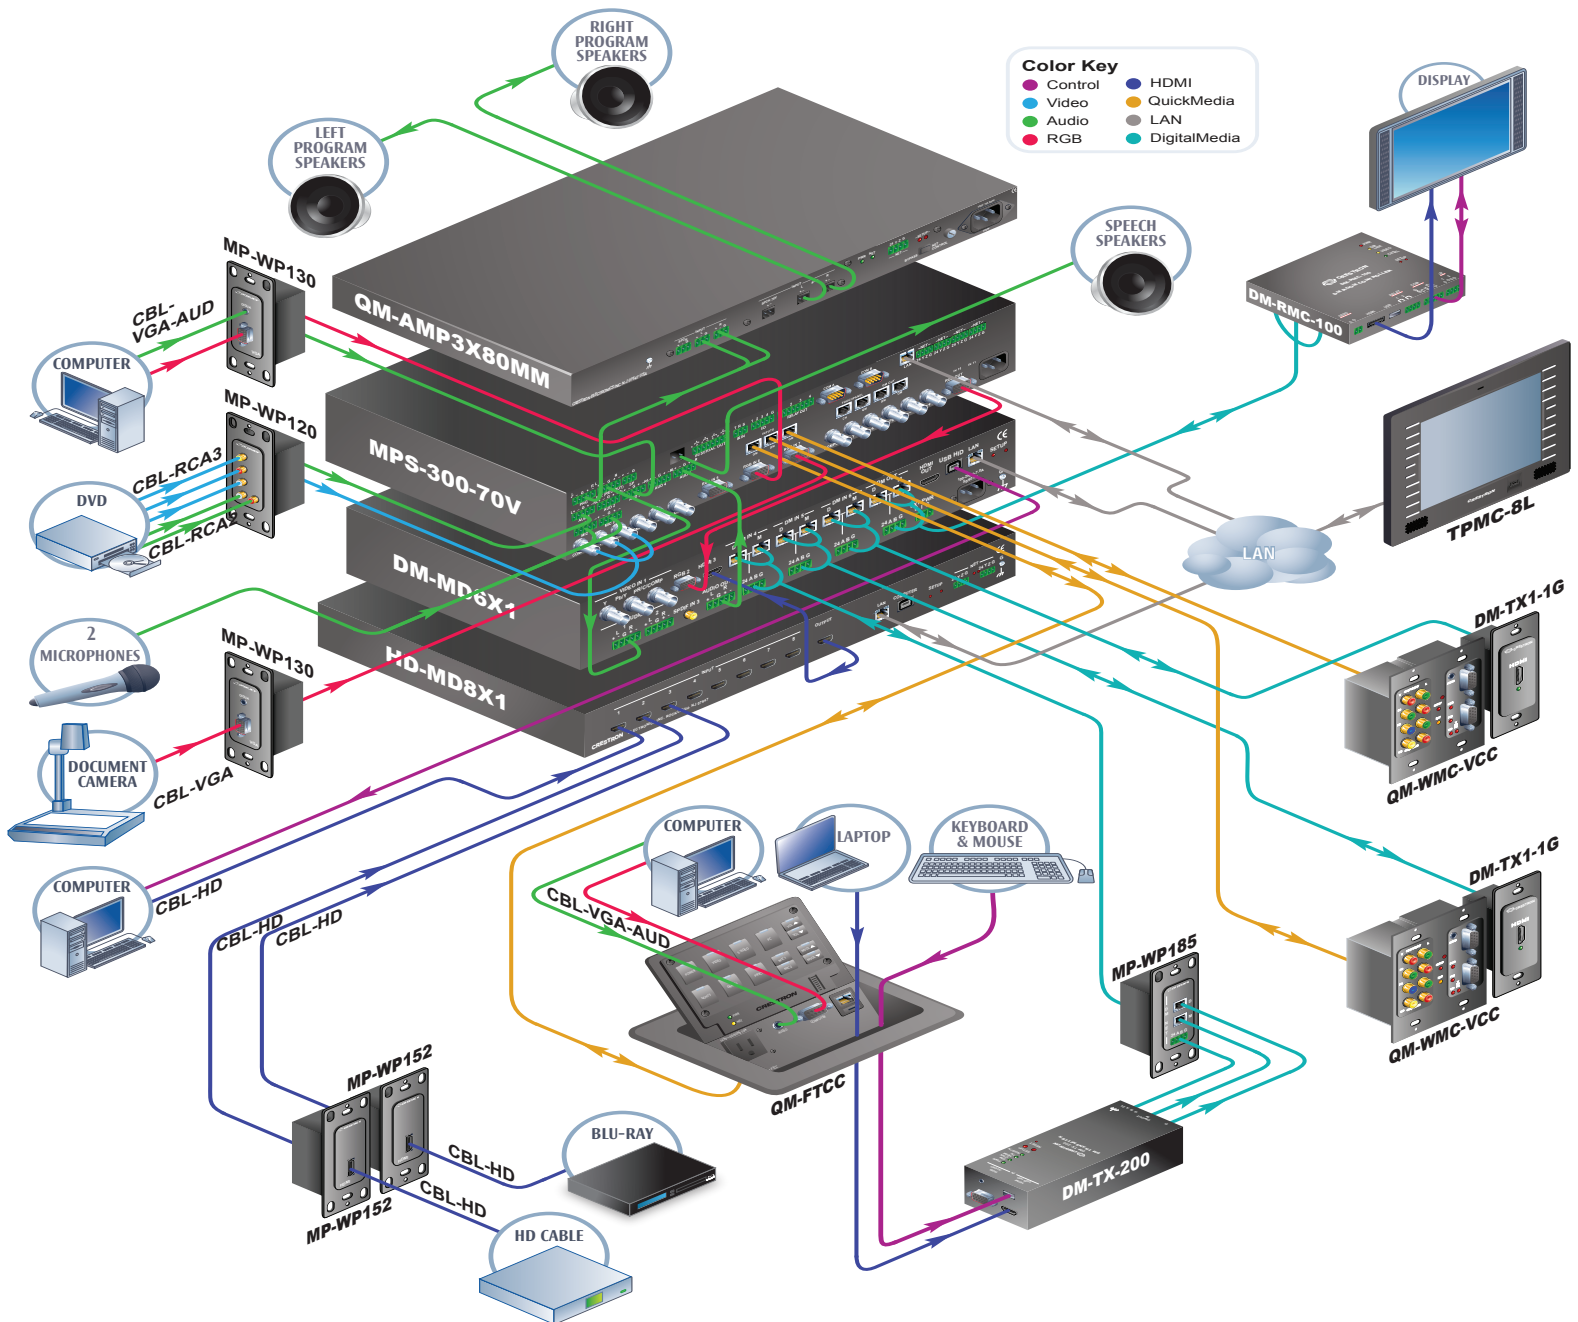

MP-WP120-B

Media Presentation Wall Plate - RCA Component Video w/

Commercial Conference Room with MPS, QM and DM Components