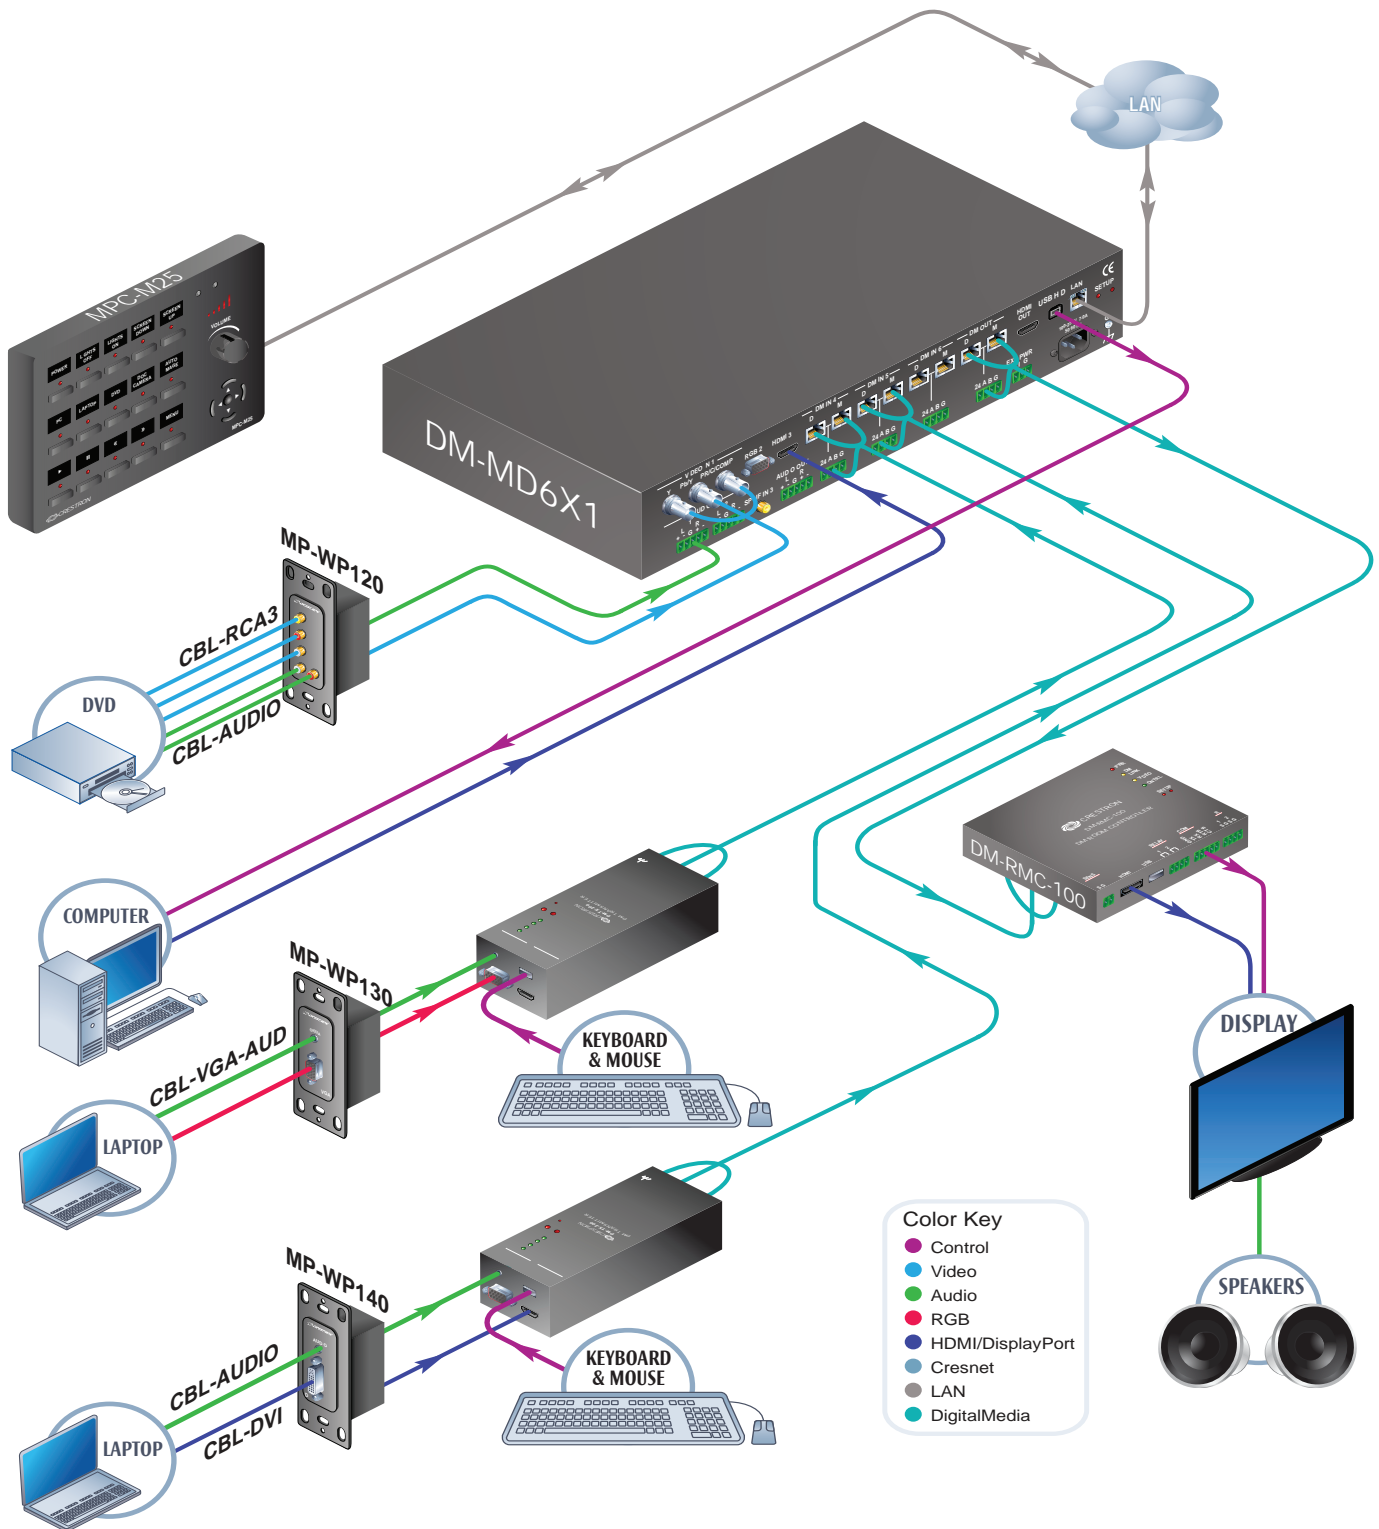

MP-WP120-B

Media Presentation Wall Plate - RCA Component Video w/ DM-MD6X1 Application