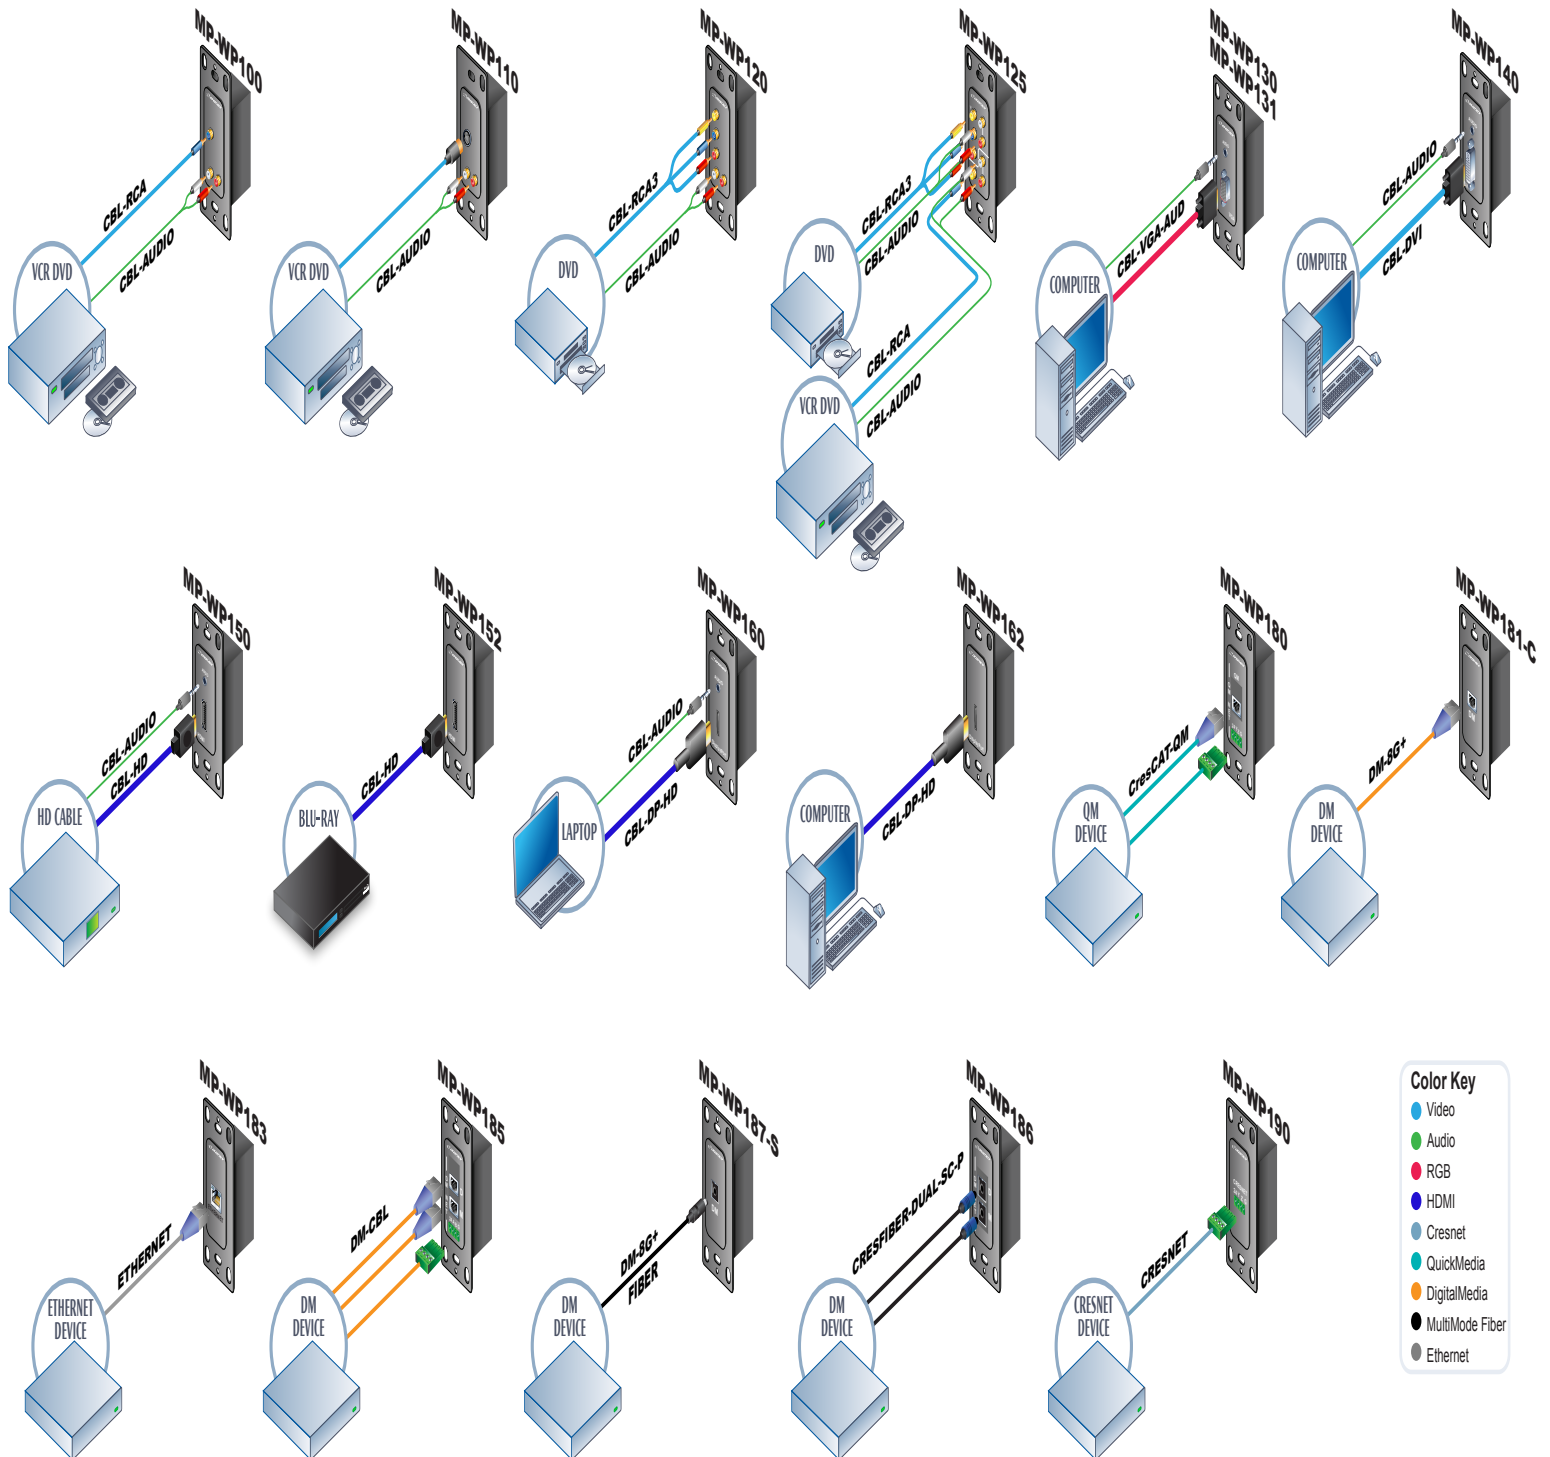

MP-WP120-B

Media Presentation Wall Plate - RCA Component Video w/

Media Presentation Wallplates