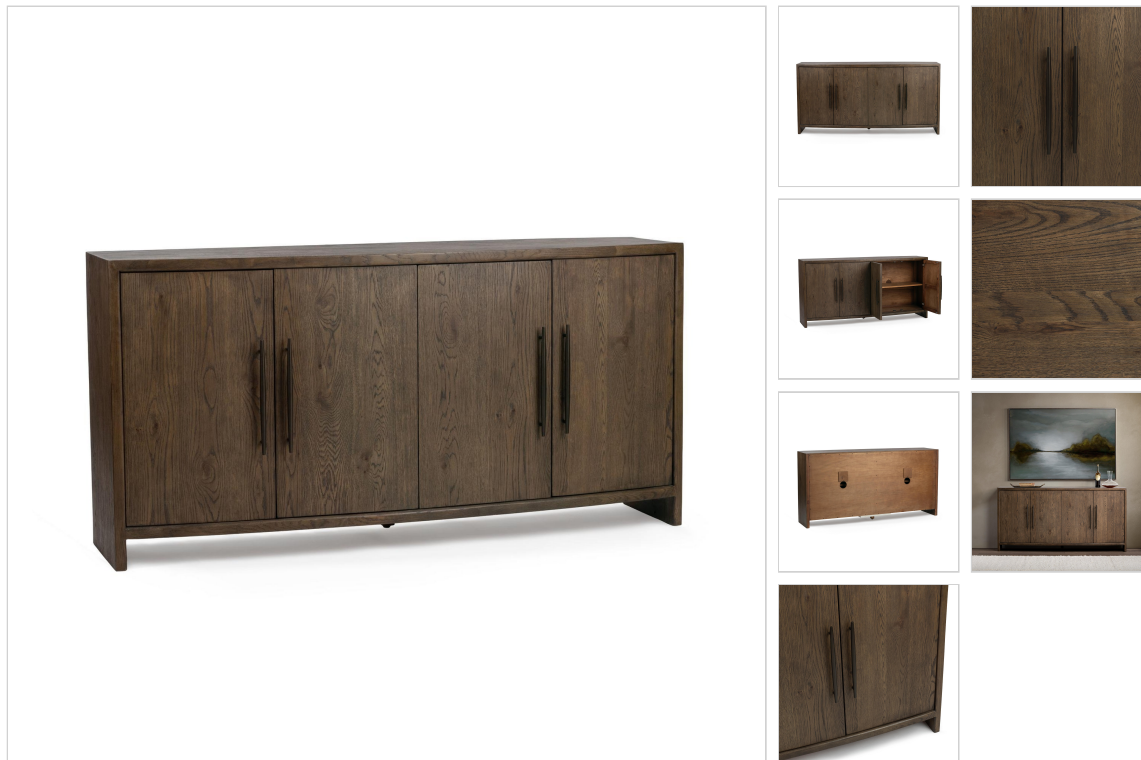

SKU: 52004240

ESTELLE 4 DOOR BUFFET – SOFT COCOA

DETAILS

Materials: Oak Veneer

Individual Product Dimensions: 72.00W x 18.00D x 36.00H

SHIPPING

Total Boxes: 1

Product Cubic Feet: 38.53

Packaged Dimensions: 75.39W x 21.26D x 41.54H

Requires Assembly