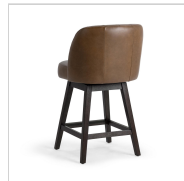

SKU: 53006678

DELLA SWIVEL COUNTER STOOL - CAMEL

DETAILS

Materials: 100% Top Grain Leather, Parawood

Individual Product Dimensions: 21.25W x 22.75D x 36.75H

SHIPPING

Total Boxes: 1

Product Cubic Feet: 8.77

Packaged Dimensions: 22.50W x 24.50D x 27.50H

Requires Assembly