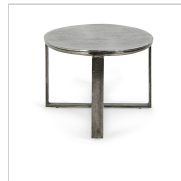

## FLORES CAST ALUMINUM OVAL COFFEE TABLE – NICKLE

### DETAILS

Materials: Cast Aluminum

Individual Product Dimensions: 48.00W x 26.00D x 18.00H