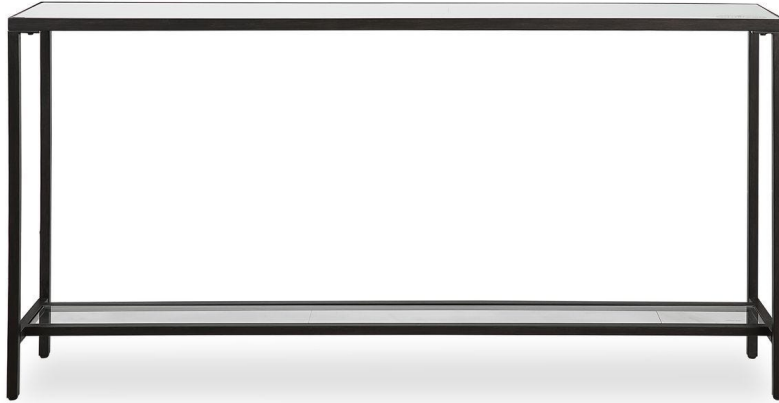

UTTERMOST

Hayley Console Table, Black

SKU: 24997

Classic and minimalistic, this narrow console table in steel is finished with a streamlined rustic black, inset with a beveled mirrored top, and gallery shelf in clear glass.

Specifications

Dimensions: 60 W X 31 H X 10 D (in)

Fabric Abrasion Rating: N/A

Weight: 46 lbs

Ship via: Small Parcel

Similar Items

Hayley Console Table, Gold

SKU: 24685

Hayley Console Table, Silver

SKU: 24913