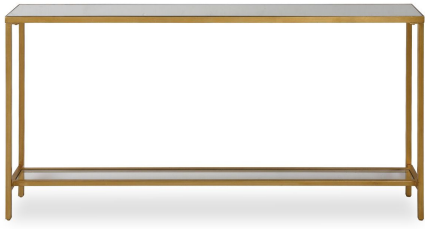

UTTERMOST

Hayley Console Table, Black

SKU: 24997

Classic and minimalistic, this narrow console table in steel is finished with a streamlined rustic black, inset with a beveled mirrored top, and gallery shelf in clear glass.

Specifications

Dimensions: 60 W X 31 H X 10 D (in)

Fabric Abrasion Rating: N/A

Weight: 46 lbs

Ship via: Small Parcel

Similar Items

Hayley Console Table, Gold

SKU: 24685

Hayley Console Table, Silver

SKU: 24913