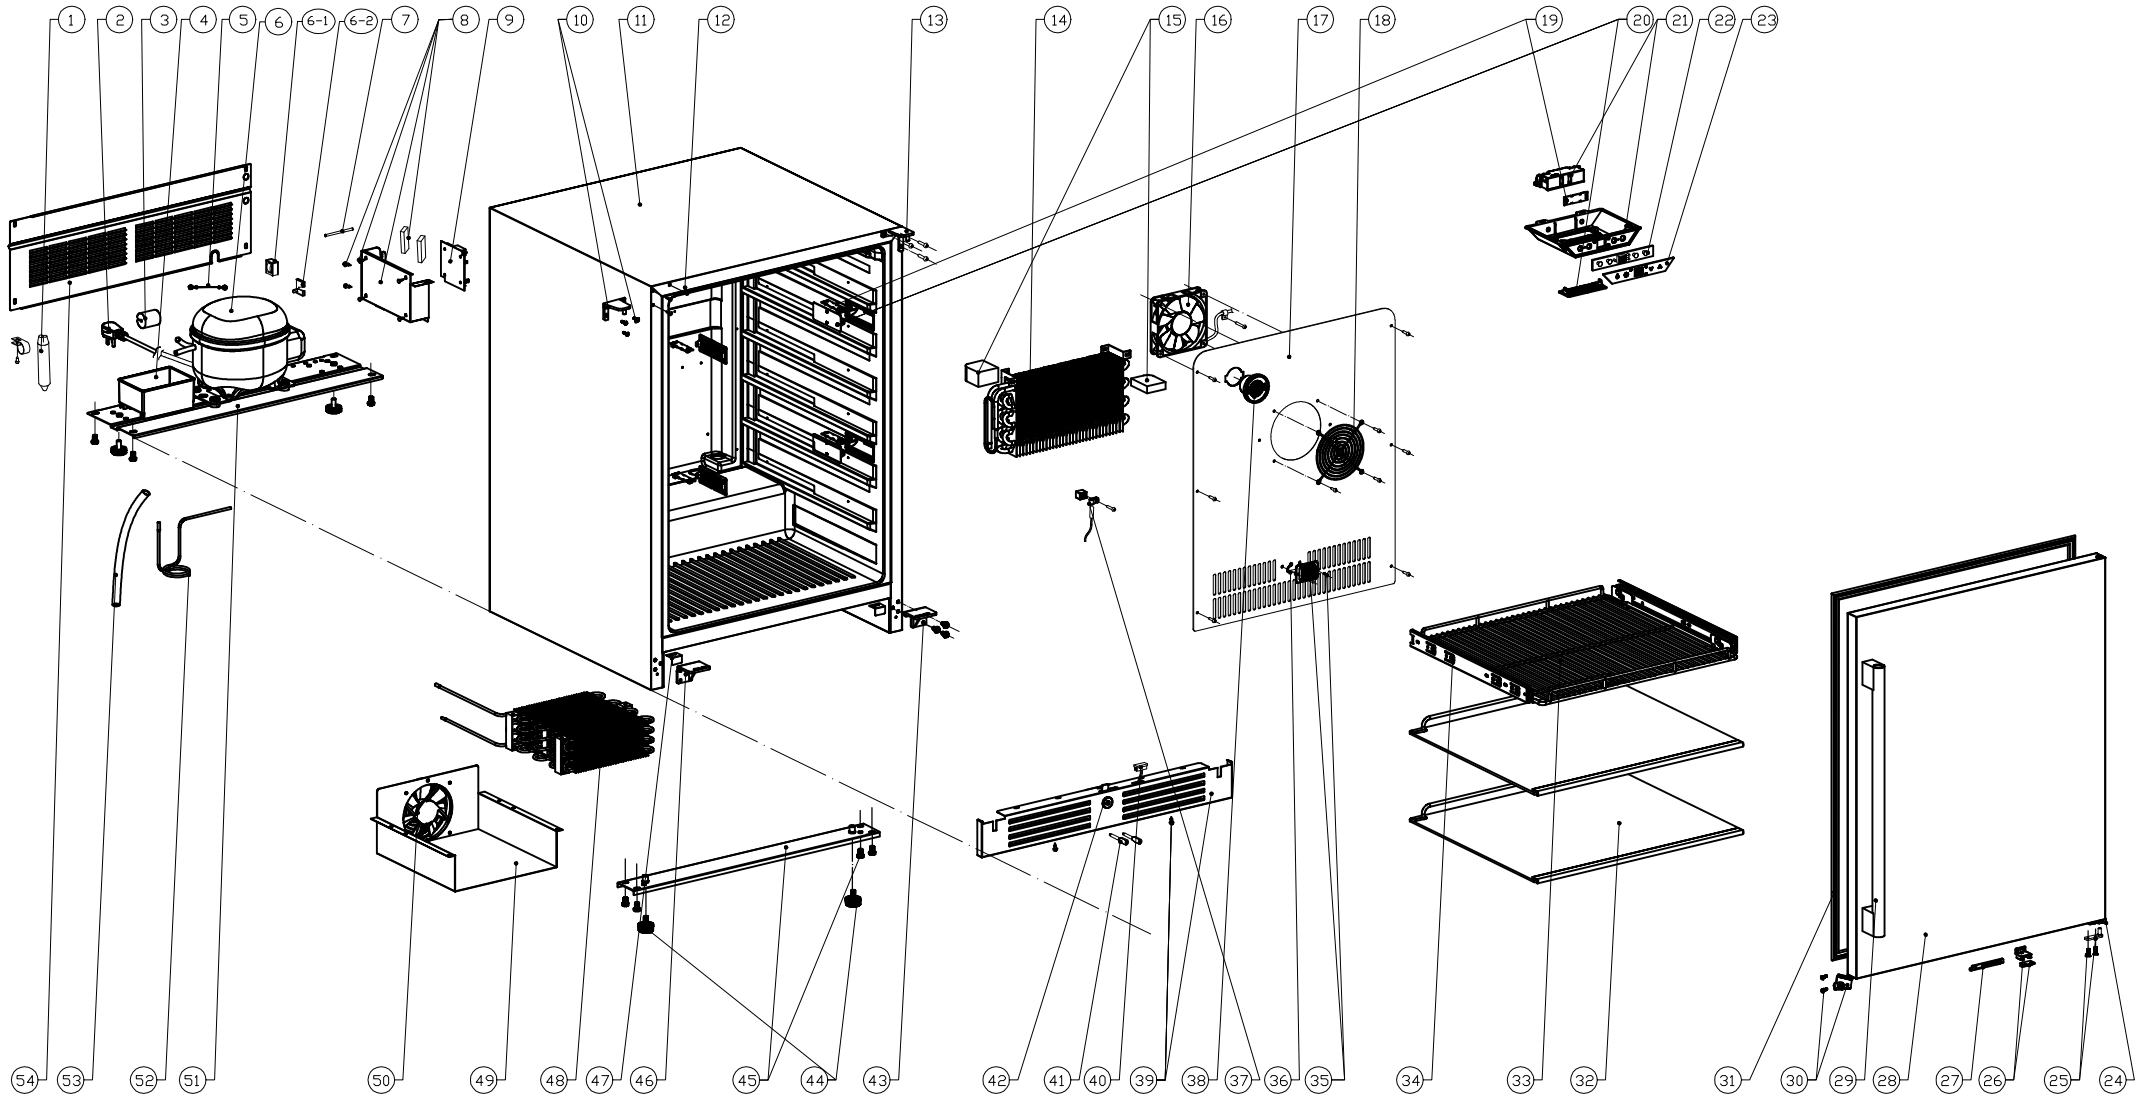

# ZEPHYR

Ref #	Part #	Description	Qty.
1	56300003	Dryer Filter	1
2	11030137	Power Cord	1
3	56220051	Anti Vibration Gasket	1
4	56130035	Drip Tray	1
5	11030119	Compressor Ground Wire	1
6	12160006	Compressor	1
6-1	11050026	Compressor Starter	1
6-2	11050027	Compressor Relay	1
7	50330010	Sealing Tube	1
8	56200105	Control Board Box	1
8-1	01020073	Screw, ST4*8	2
9	11010119	Main Power Control Board (SN10-11)	1
9	11010173	Main Power Control Board (SN12+)	1
10	54180035	Upper Left Hinge	1
10-1	01020067	Screw, M4*12	3
12	56210118	Decorative Hole Cover	3
13	54180032	Upper Right Hinge	1
13-1	01020067	Screw, M4*12	3
14	54240026	Evaporator	1
15-1	56180019	Evaporator Foam	1
15-2	56180015	Evaporator Foam	1
16	12130043	Fan Assembly	1
17	54170017	Rear Panel Board	1
18	54210017	Fan Cover	1
19	12010012	LED Light Board	5
20	52150014	LED Light Cover	5
21	56200107	Display Board Box	1
21-1	54140283	LED Light Holder	1

22	11010110	Display Control Board	1
23	52050023	Display Panel	1
24	54140346	Door Stopper Bracket, Right	1
25	54190062	Door Axis Plate	1
25-1	01020027	Screw, M5*8	2
26	54220011	Magnet	1
26-1	54140247	Magnet Bracket	1
27	50180005	Door Lock Plate (SN10-11)	1
27	54050089	Door Lock Plate (SN12+)	1
28	50230014	Door (SN10-11)	1
28	50230030	Door (SN12+)	1
29	50280008	Pro Style Door Handle	1
29-1	01020054	Door Handle Screw	2
30	54140314	Door Stopper Bracket, Left	1
30-1	01020068	Screw, ST3*16	2
31	56220053	Door Gasket	1
32	50150025	Glass Shelf	2
33	50150033	Sliding Wire Shelf	1
34	50320040	Shelf Slider Set	1
35	54210014	Sensor Cover	1
36	11050008	Sensor	1
37	11050007	Sensor	1
37-1	54150026	Sensor Clip	1
37-2	01020073	Screw, ST4*8	1
38	Z0F-C004	Carbon Filter	1
39	50260012	Kick Plate (SN10-11)	1
39	50260018	Kick Plate (SN12+)	1
39-1	1020073	Screw, ST4*8	5
40	11040029	Magnet Switch (SN10-11)	1
40	11040033	Magnet Switch (SN12+)	1
41	15000019	Door Lock Key	1
42	50180006	Door Lock	1