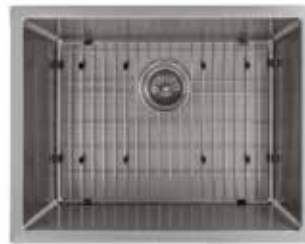

COLLECTION AVAILABLE
IN DURASNOW STAINLESS
STEEL AND STAINLESS STEEL

KITCHEN SINKS

TOPMOUNT BAR SINK

STS-15

UNDERMOUNT BAR SINK

SUS-15

UNDERMOUNT DOUBLE BOWL

SR50D-33

SR50D-36

SR60D-33

SR60D-36

SINGLE BOWL

SRS-23

SRS-27

SRS-30

SRS-33