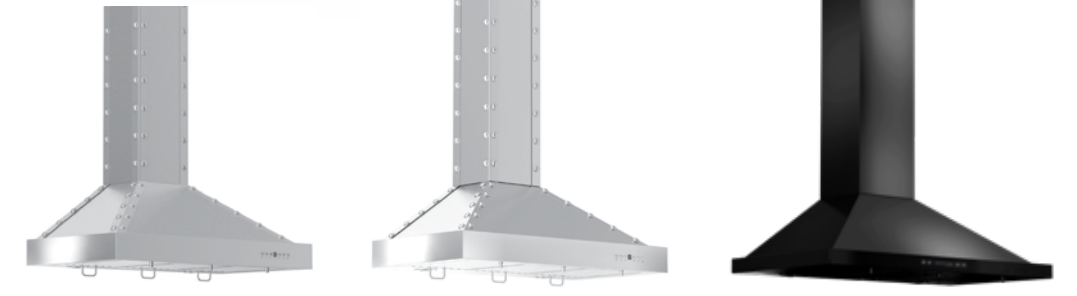

PRODUCTS SHOWN

Range Hood: 697-36 \$999.95

Microwave: MWD-1 \$1,249.95

Range: RA36 \$2,549.99

PRODUCTS SHOWN
 Range Hood: BSKBN-48 \$649.95
 Range: RAB-48 \$5,499.95

STAINLESS STEEL WALL MOUNTED

400 CFM

KB-400 KE-400 KL3-400

KN4-400 KZ-400

760 CFM

KB KF KL2 KL3

KE KZ KN KN4

KB2-SSXS KB2-4SSXS BSKBN

BLACK STAINLESS STEEL

PRODUCT SHOWN

Range Hood: KN4-36 \$379.95