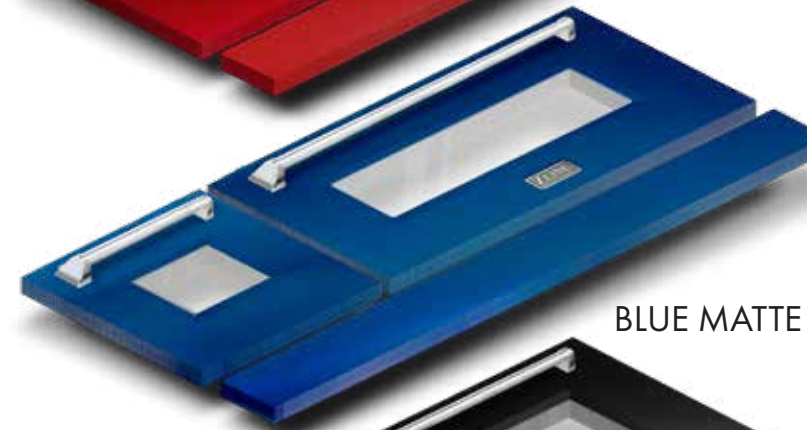

PANEL-READY COLORED DOORS

Stand out or blend in? The choice is yours with ZLINE designer doors. Available in multiple finishes.

DESIGNER DOORS

DURASNOW STAINLESS STEEL

COLORED DOORS

RED MATTE

BLUE GLOSS

BLUE MATTE