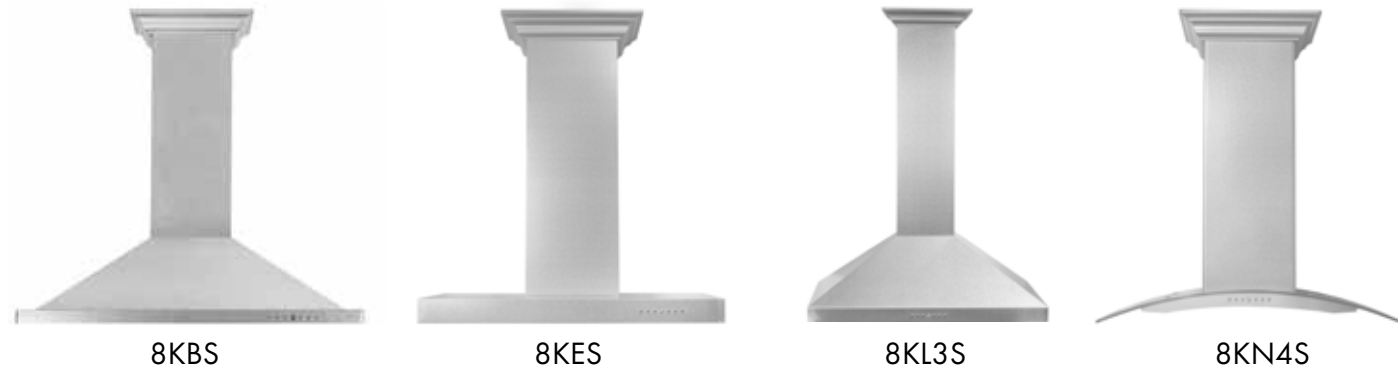

ZLINE's *DuraSnow* Stainless Steel offers worry free luxury. Proprietary buffing pads take your ZLINE *DuraSnow* appliance back to the original finish.

DURASNOW STAINLESS STEEL WALL MOUNTED

760 CFM

900-1200 CFM