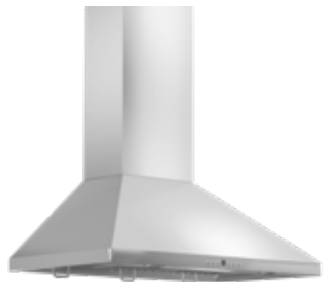

KF1

KF2

655-4SSSS

PRODUCTS SHOWN

Range Hood: 8656S-30 \$849.95

Range: RAS-SN-30 \$2,299.99

**DURASNOW STAINLESS STEEL
RANGE HOODS**

Unrivaled.