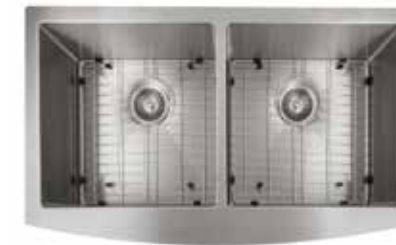

APRON FRONT SINGLE BOWL

SAS-30

SAS-33

DOUBLE BOWL

SA50D-36

SA60D-36

FIRECLAY SINKS are meticulously handcrafted in Italy from a specific clay type found in limited regions of the country. Constructed to be bacteria, stain, crack, and scratch resistant, this statement sink is non-porous and naturally sound absorbing.