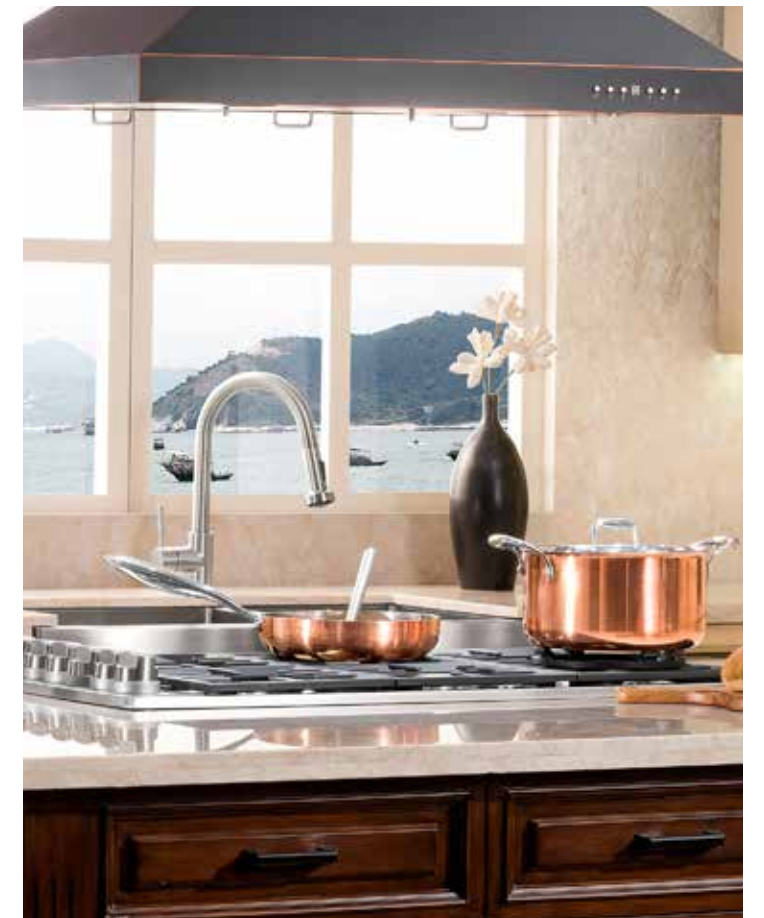

REVERSIBLE GRIDDLE

A great included addition provided with all 48 in. ZLINE rangetops.

STAINLESS STEEL KNOBS

Enjoy precise flame and temperature control with ZLINE's SmoothTurn knobs.

CAST IRON GRILL

Cast iron evenly distributes heat longer than other grill types, while being incredibly durable and providing a simple one-lift cleanup.

PORCELAIN COOKTOP

High-gloss black porcelain finish will not tarnish or build up residue over time, providing an easy to clean surface.