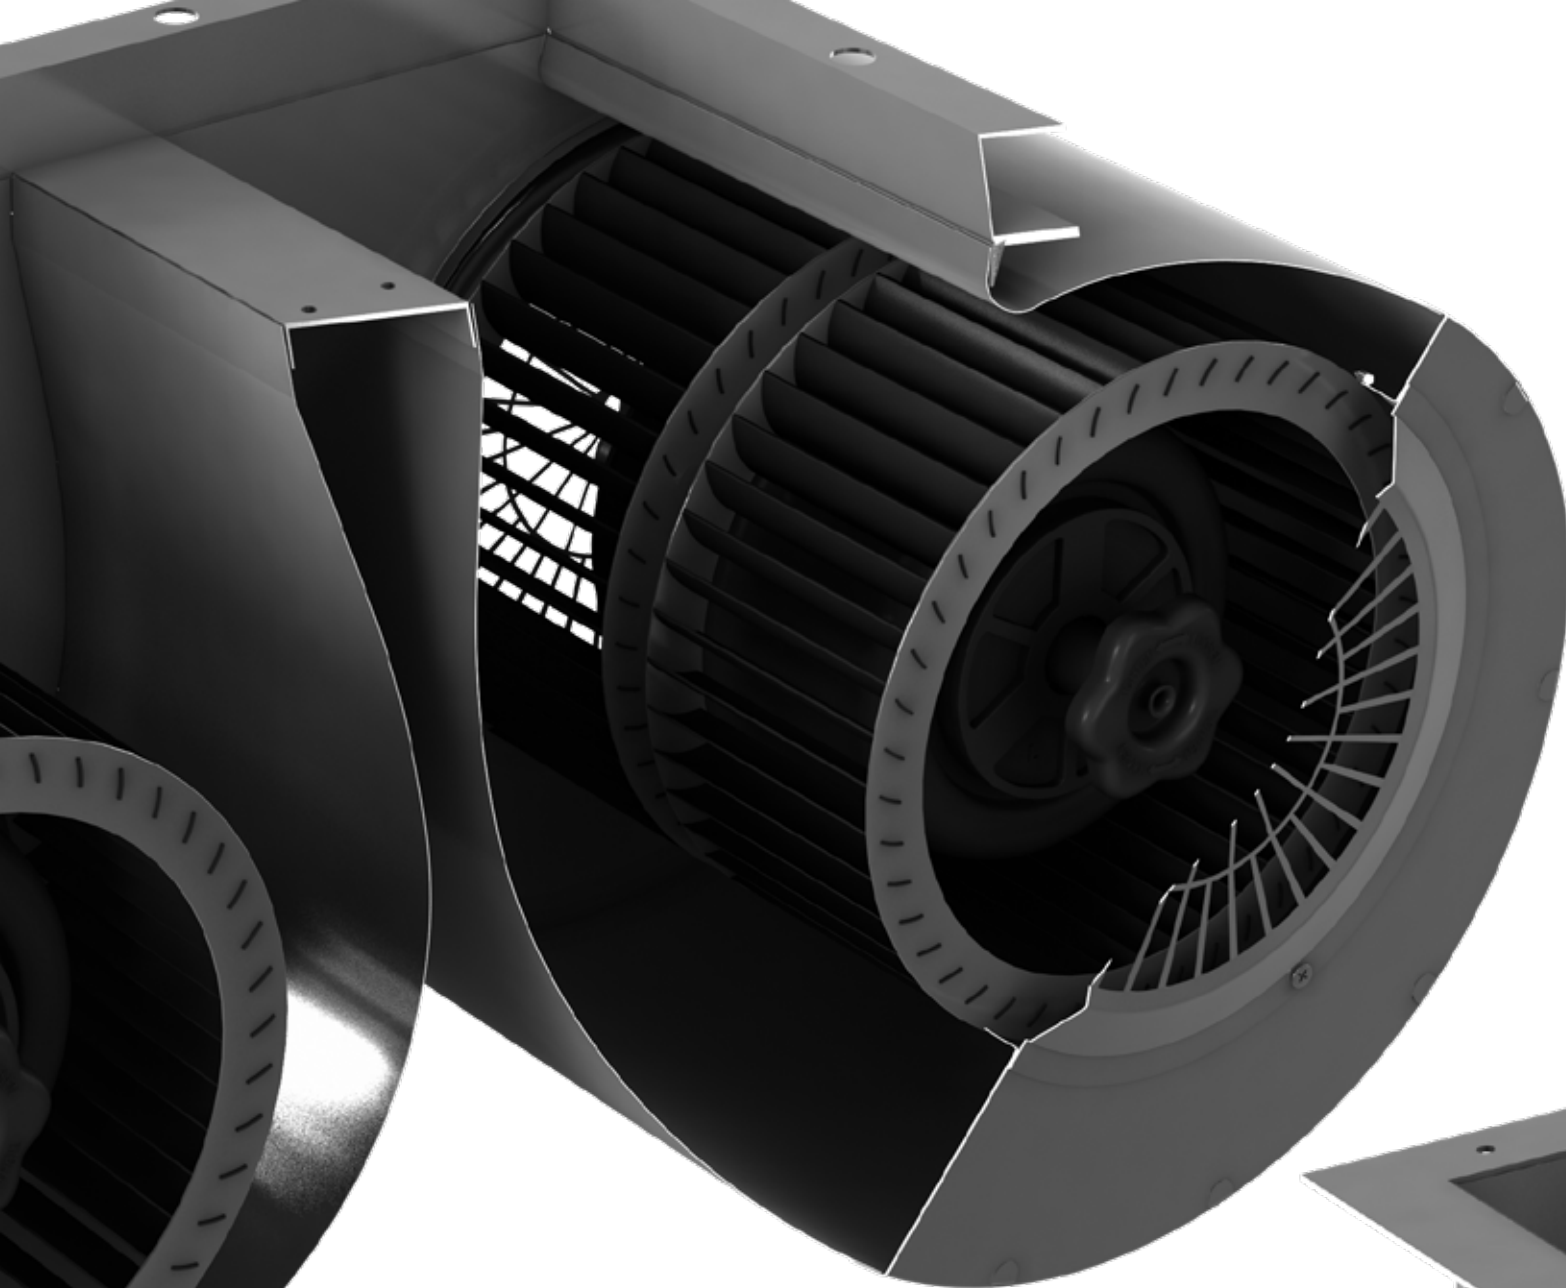

AN INDUSTRY FIRST LIFETIME WARRANTY

ZLINE motors are incredibly powerful, yet quiet compared to the competitors. This is achieved through the highly durable steel-on-steel construction and unique centrifugal design. At the highest setting, ZLINE motors max out at 56 decibels, and are around 30 decibels at their lowest, producing sound so quiet it will never command the attention of your dinner party.

ZLINE is the only company in the industry that offers a lifetime warranty on the motor.