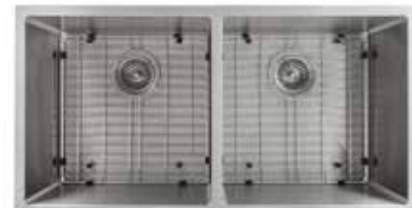

The geometric design silences sound and creates a quieter workspace. With its stain, scratch, and rust-resistant properties in addition to superior drainage, your new ZLINE sink will provide more usable space and eliminate free-standing water up to three times faster than competitors.

COLLECTION AVAILABLE
IN DURASNOW STAINLESS
STEEL AND STAINLESS STEEL

KITCHEN SINKS

TOPMOUNT BAR SINK

STS-15

UNDERMOUNT BAR SINK

SUS-15

UNDERMOUNT DOUBLE BOWL

SR50D-33