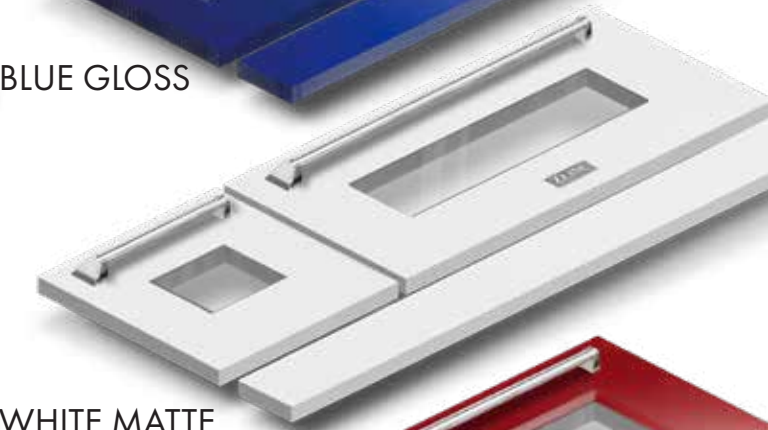

PANEL-READY COLORED DOORS

Stand out or blend in? The choice is yours with ZLINE designer doors. Available in multiple finishes.

DESIGNER DOORS

DURASNOW STAINLESS STEEL

COLORED DOORS

RED MATTE

BLUE GLOSS

BLUE MATTE