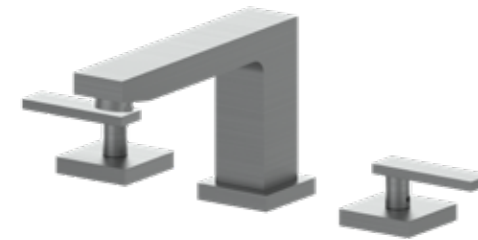

Crystal Bay