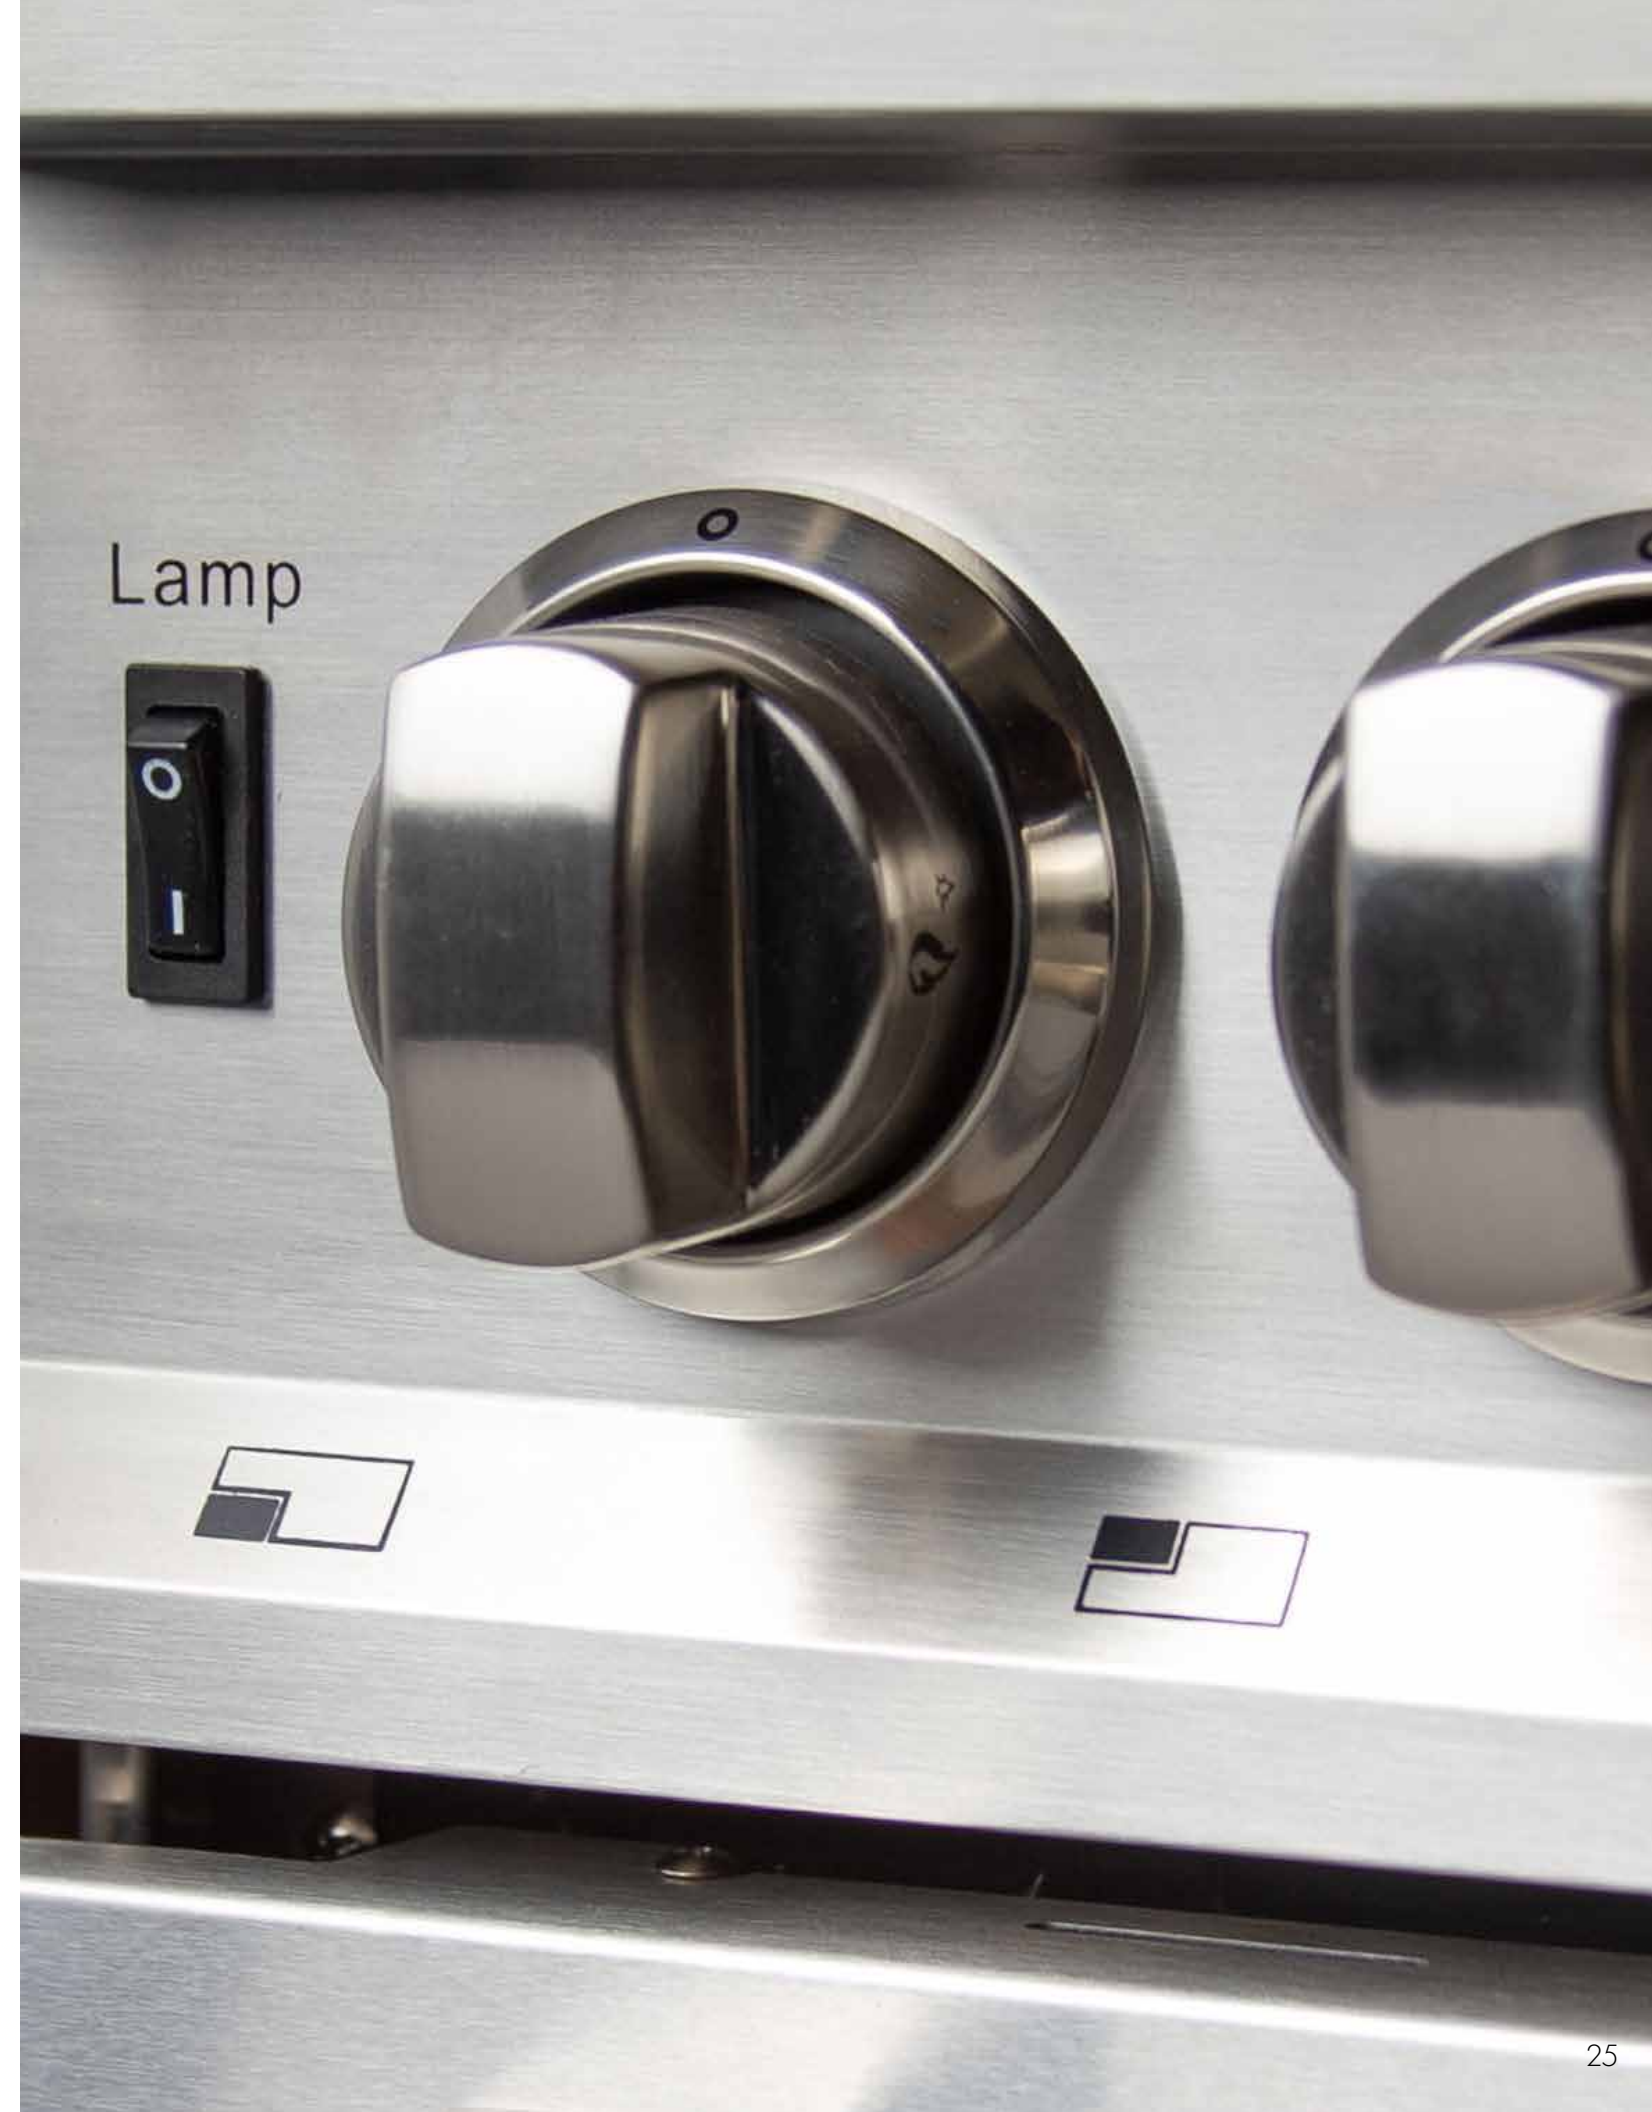

REVERSIBLE GRIDDLE

A great included addition provided with all 48 in. ZLINE rangetops.

STAINLESS STEEL KNOBS

Engineered to deliver efficient power and easy temperature control.

STAY-PUT HINGES

An industry favorite, stay-put Italian hinges will efficiently deliver your family a stable and safe baking environment as they hold placement at any angle.

CAST IRON GRILL

Cast iron evenly distributes heat longer than other grill types, while being incredibly durable and providing a simple one-lift cleanup.

BALL-BEARING RACKS

The professional ball-bearing design is precisely engineered to maximize accessibility up to 50% and halt any sudden jerking or jolting.

TRIPLE LAYER GLASS

Conserve up to 35% more heat with proprietary insulated glass paneling that provides crystal clear visibility.