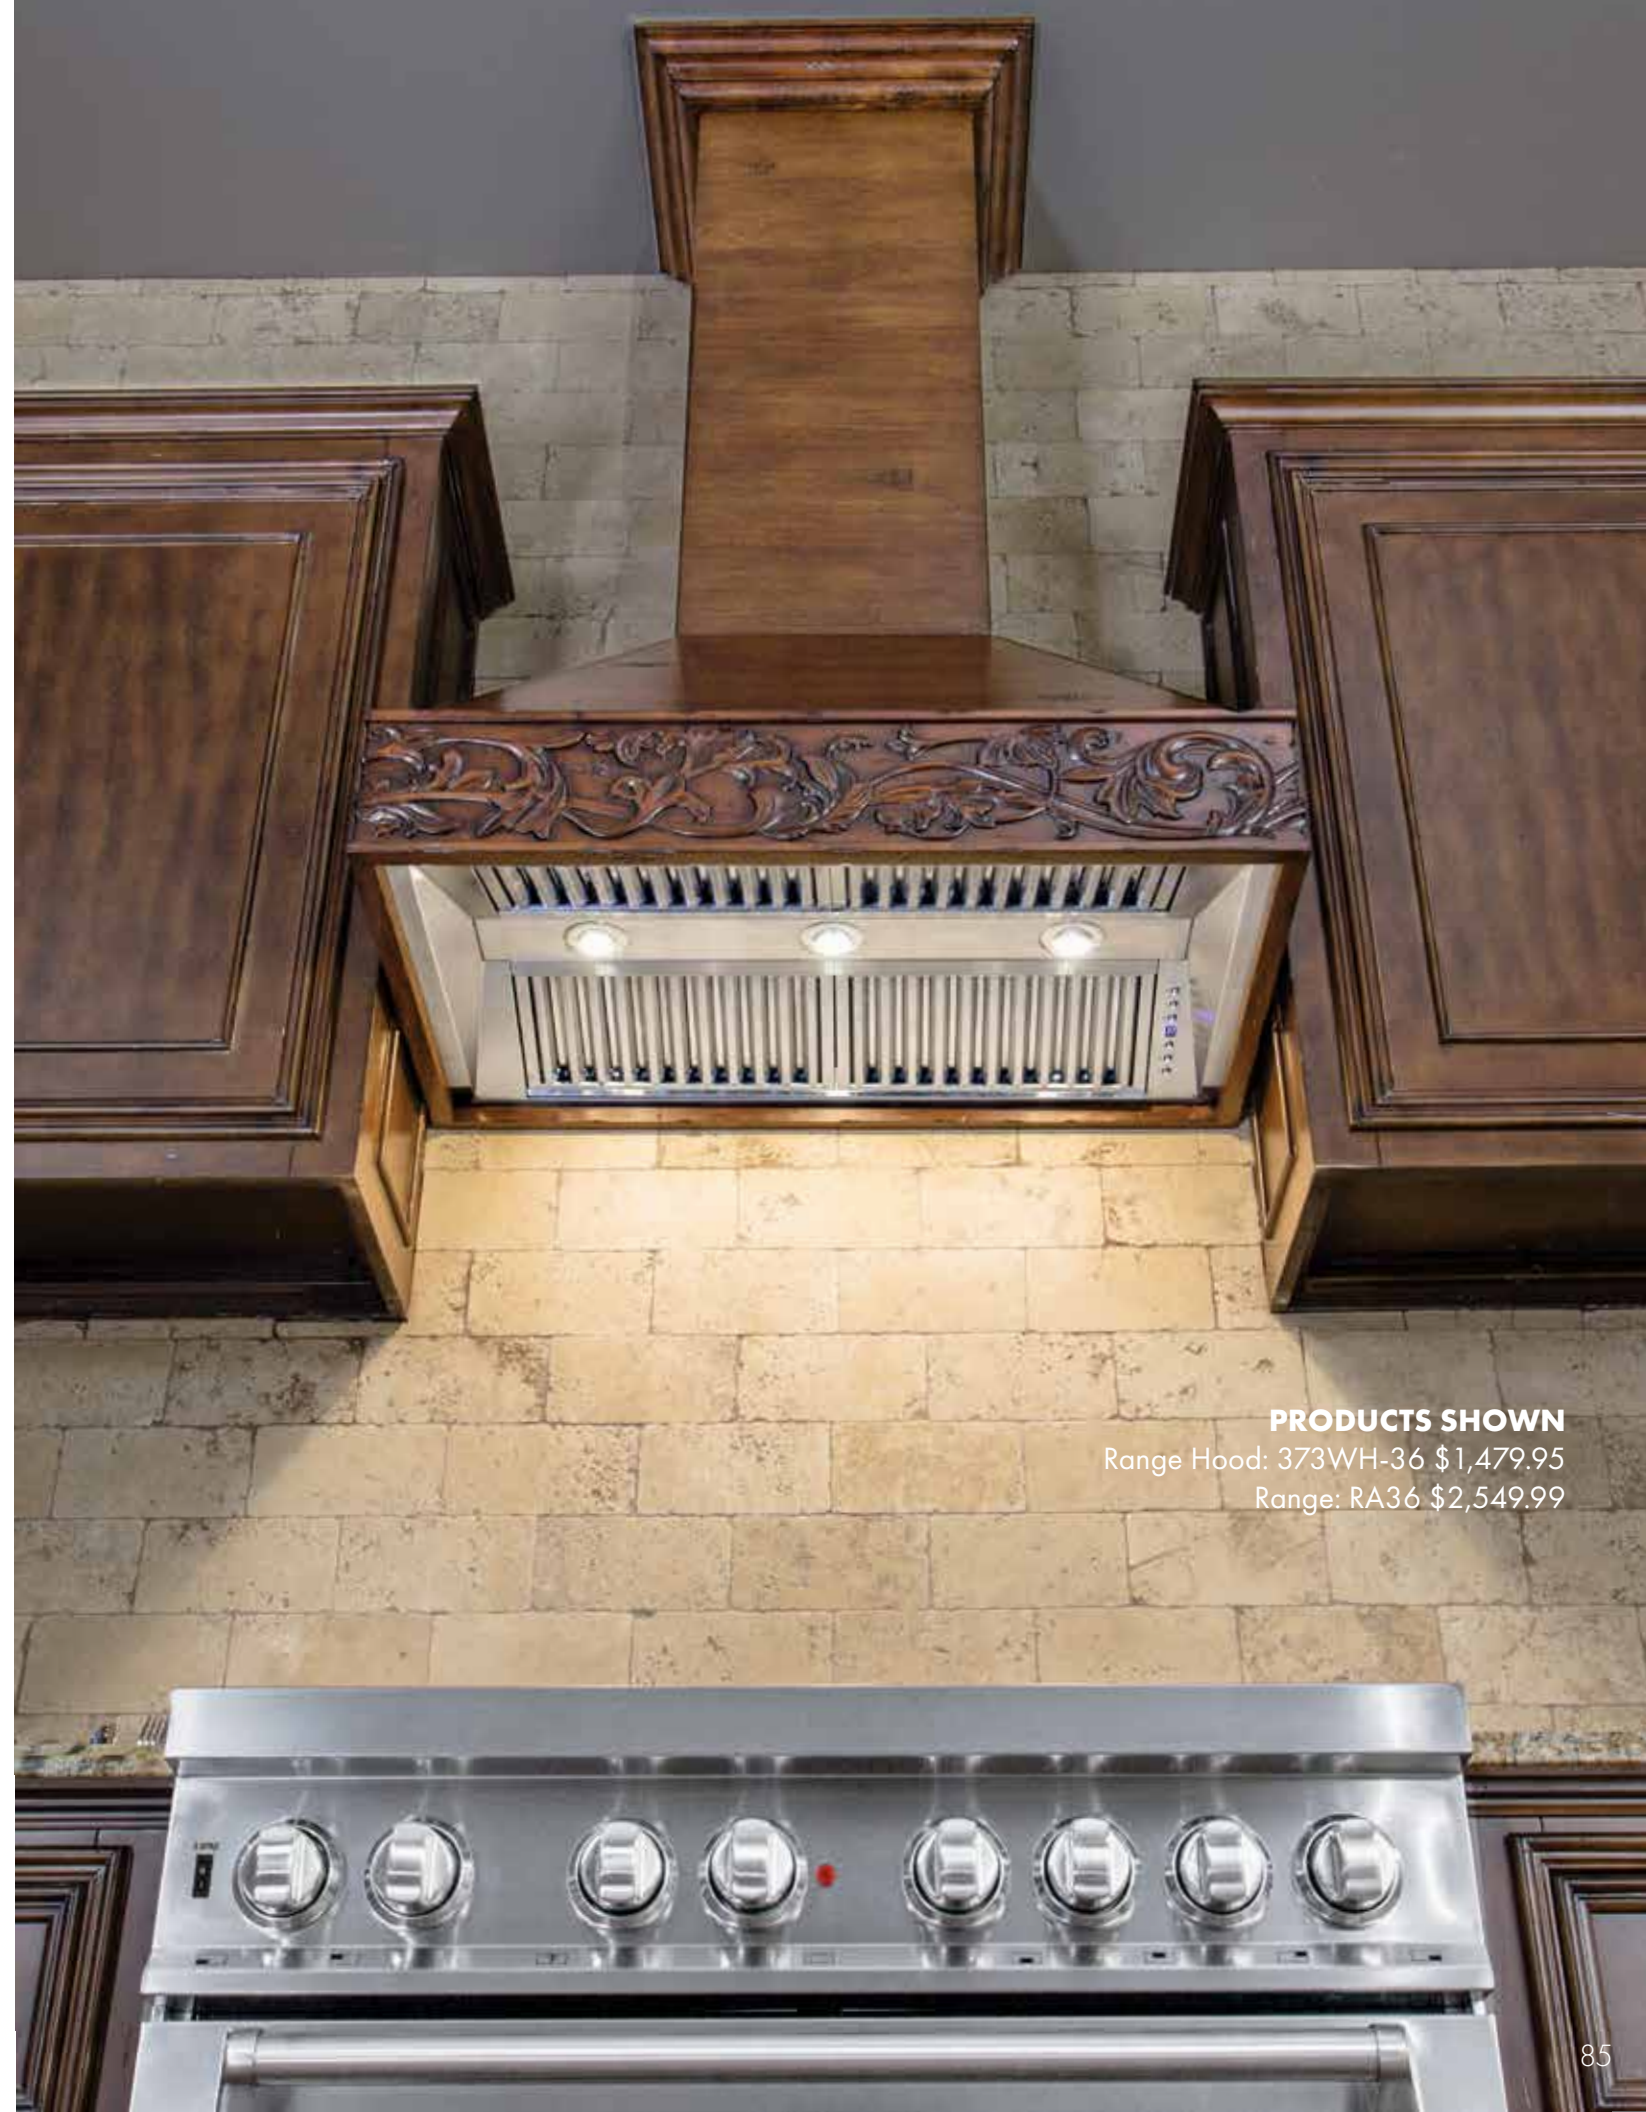

PRODUCTS SHOWN
Range Hood: 373WH-36 $1,479.95
Range: RA36 $2,549.99