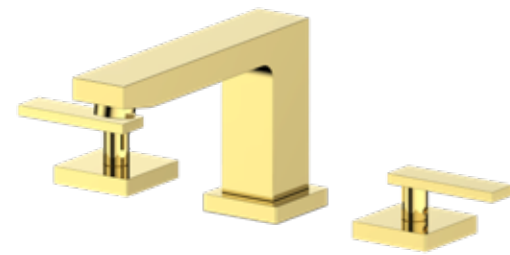

BATH FAUCETS
POLISHED GOLD

Aloha

Carnelian

Eldorado

Crystal Bay

BRUSHED NICKEL

Diamond Peak

Eagle Falls