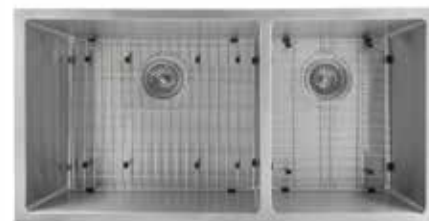

KITCHEN SINKS

TOPMOUNT BAR SINK

UNDERMOUNT BAR SINK

UNDERMOUNT DOUBLE BOWL

SR60D-36

SINGLE BOWL

ARC SINK/SINGLE BOWL

LEDGE SINK/SINGLE BOWL

ARC SINK/DOUBLE BOWL

APRON FRONT SINGLE BOWL

DOUBLE BOWL

FIRECLAY SINKS are meticulously handcrafted in Italy from a specific clay type found in limited regions of the country. Constructed to be bacteria, stain, crack, and scratch resistant, this statement sink is non-porous and naturally sound absorbing.