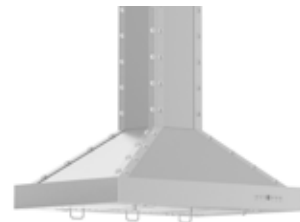

KB2i-4SSXS