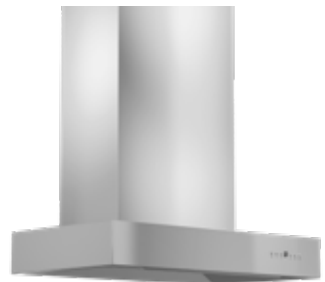

STAINLESS STEEL WALL MOUNTED

900-1200 CFM

KECOM