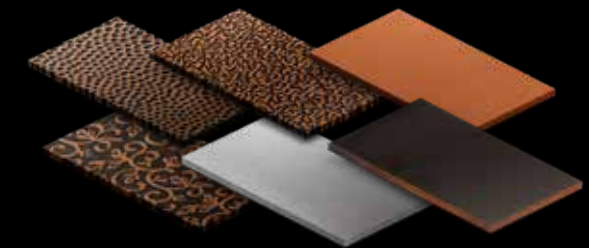

PROFESSIONAL OUTDOOR RANGE HOODS

Think outside the box.

Easily regulate smoke and debris cast from barbecuing with ZLINE's collection of outdoor range hoods. Resilient and easy to care for, these outdoor range hoods are offered in various sleek finishes.

Complete your outdoor kitchen with a premium cooking experience that is built to withstand the conditions of your backyard. Heavy-duty design, 304-grade stainless steel, and a lifetime warranty on the motor will make your outdoor kitchen everything you've always wanted it to be.

ALL DESIGNER COPPER AND
DURASNOW STAINLESS
STEEL RANGE HOODS ARE
OUTDOOR APPROVED