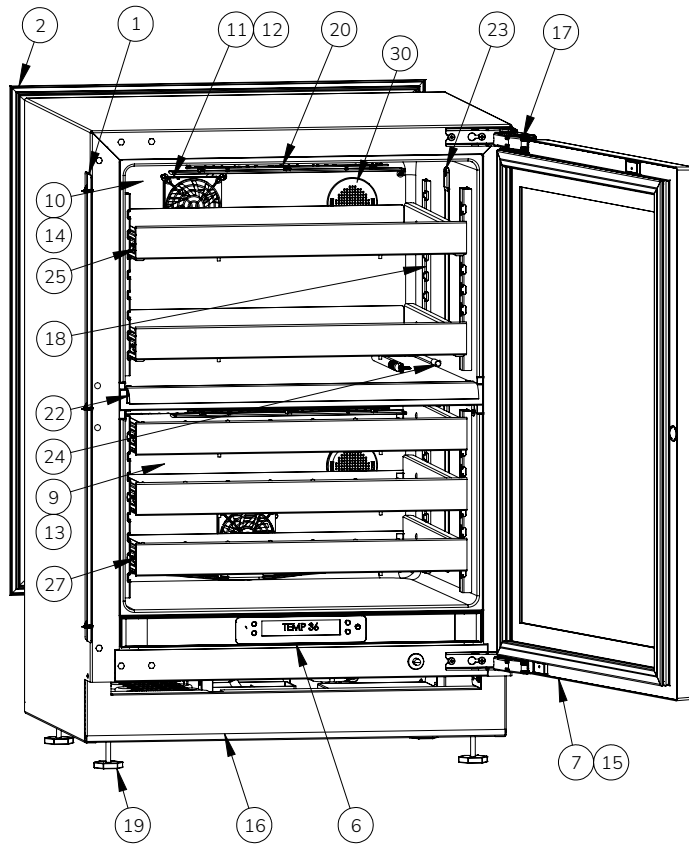

USER GUIDE

Parts

URBD424-IG01A		
Item	Description	Part Number
1	ANTI-TIP BRACKETS, BLACK	90-54215-00
2	BACK PANEL ASSY, 24"	90-54214-00
3	COMPRESSOR ASSY - FMSA4C (115V SERIAL)	90-54214-03
4	CONDENSER ASSY, DUAL ZONE, 24"	90-54214-04
5	CONDENSER FAN ASSY, PX, STANDARD	90-54214-01
6	CONTROL ASSY - USER INTERFACE 24"	90-54214-21
7	DOOR ASSY, 24", INT., 2X GLASS	90-54214-23
8	DRAIN PAN	90-54214-05
9	EVAP COVER 24", DUAL BLACK, BOTTOM	90-54214-08
10	EVAP COVER 24", DUAL BLACK, UPPER	90-54214-07
11	EVAP FAN COVER	90-54214-12
12	EVAPORATOR FAN	90-54214-13
13	EVAPORATOR, DUAL ZONE, BOTTOM	90-54214-09
14	EVAPORATOR, DUAL ZONE, TOP	90-54214-10
15	GASKET, DOOR	90-54214-25
16	GRILLE ASY - ADJUSTABLE, 24" BLACK	90-54214-24
17	HINGE ASSY, DAMPENED, RT LFT	90-54214-22
18	LADDER, DUAL FRONT AND REAR	90-54214-19
19	LEG LEVELERS	90-54158-00
20	LIGHT ASSY LED, VYV	90-54214-16
21	MAIN BOARD	90-54214-02
22	MULLION, ASM MARVEL2	90-54214-17
23	RGB LED ASSY. PX, SHORT	90-54214-15
24	SELCO THERMISTOR-BLACK	90-54214-14
25	SHELF, SLIDING GLASS, 24" BLK	90-54219-01
26	VALVE, BYPASS	90-54214-11
27	WINE RACK, SLIDING, URWC3, BLACK	90-54214-18
28	WIRE HARNESS ASSY, STD *	90-54214-06
29	WOOD INTEGRATED KIT *	90-54214-26
30	CARBON FILTER ASSEMBLY-UL	90-54224-01

*NOT PICTURED