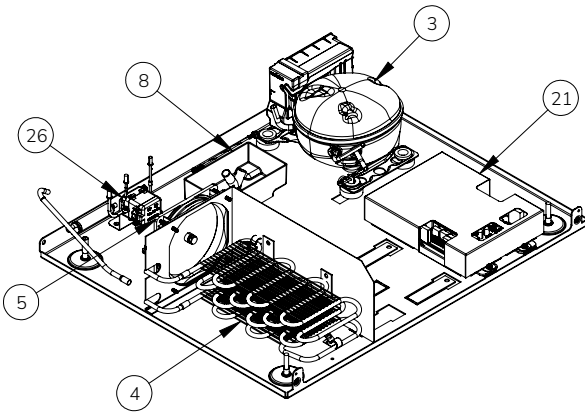

USER GUIDE

Parts

URBD424-IG01A		
Item	Description	Part Number
1	ANTI-TIP BRACKETS, BLACK	90-54215-00
2	BACK PANEL ASSY, 24"	90-54214-00
3	COMPRESSOR ASSY - FMSA4C (115V SERIAL)	90-54214-03
4	CONDENSER ASSY, DUAL ZONE, 24"	90-54214-04
5	CONDENSER FAN ASSY, PX, STANDARD	90-54214-01
6	CONTROL ASSY - USER INTERFACE 24"	90-54214-21
7	DOOR ASSY, 24", INT., 2X GLASS	90-54214-23
8	DRAIN PAN	90-54214-05
9	EVAP COVER 24", DUAL BLACK, BOTTOM	90-54214-08
10	EVAP COVER 24", DUAL BLACK, UPPER	90-54214-07
11	EVAP FAN COVER	90-54214-12
12	EVAPORATOR FAN	90-54214-13
13	EVAPORATOR, DUAL ZONE, BOTTOM	90-54214-09
14	EVAPORATOR, DUAL ZONE, TOP	90-54214-10
15	GASKET, DOOR	90-54214-25
16	GRILLE ASY - ADJUSTABLE, 24" BLACK	90-54214-24
17	HINGE ASSY, DAMPENED, RT LFT	90-54214-22
18	LADDER, DUAL FRONT AND REAR	90-54214-19
19	LEG LEVELERS	90-54158-00
20	LIGHT ASSY LED, VYV	90-54214-16
21	MAIN BOARD	90-54214-02
22	MULLION, ASM MARVEL2	90-54214-17
23	RGB LED ASSY. PX, SHORT	90-54214-15
24	SELCO THERMISTOR-BLACK	90-54214-14
25	SHELF, SLIDING GLASS, 24" BLK	90-54219-01
26	VALVE, BYPASS	90-54214-11
27	WINE RACK, SLIDING, URWC3, BLACK	90-54214-18
28	WIRE HARNESS ASSY, STD *	90-54214-06
29	WOOD INTEGRATED KIT *	90-54214-26
30	CARBON FILTER ASSEMBLY-UL	90-54224-01

*NOT PICTURED