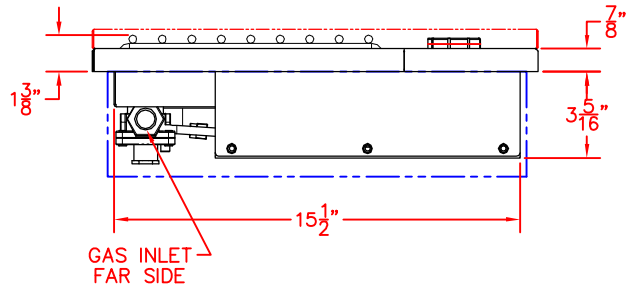

2/21/13

SEDONA by LYNX  
SINGLE SIDE BURNER  
MODEL LSB501  
W/DIMENSIONS

ISLAND CUTOUT  
IN BLUE

TOP VIEW

SIDE VIEW

FRONT VIEW

2/21/13

SEDONA by LYNX  
SINGLE SIDE BURNER  
MODEL LSB501

ISLAND CUTOUT  
IN BLUE

TOP VIEW

SIDE VIEW

FRONT VIEW