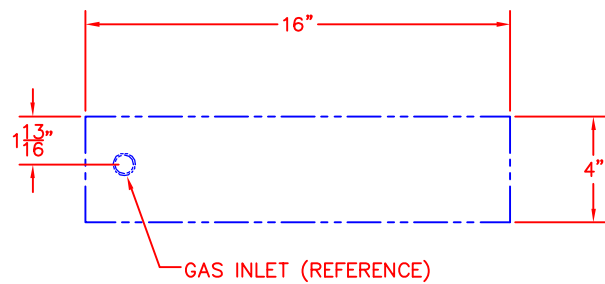

2/21/13

SEDONA by LYNX  
SINGLE SIDE BURNER  
MODEL LSB501  
W/DIMENSIONS

ISLAND CUTOUT  
IN BLUE

TOP VIEW

SIDE VIEW

FRONT VIEW

2/21/13

SEDONA by LYNX  
SINGLE SIDE BURNER  
MODEL LSB501

ISLAND CUTOUT  
IN BLUE

TOP VIEW

SIDE VIEW

FRONT VIEW