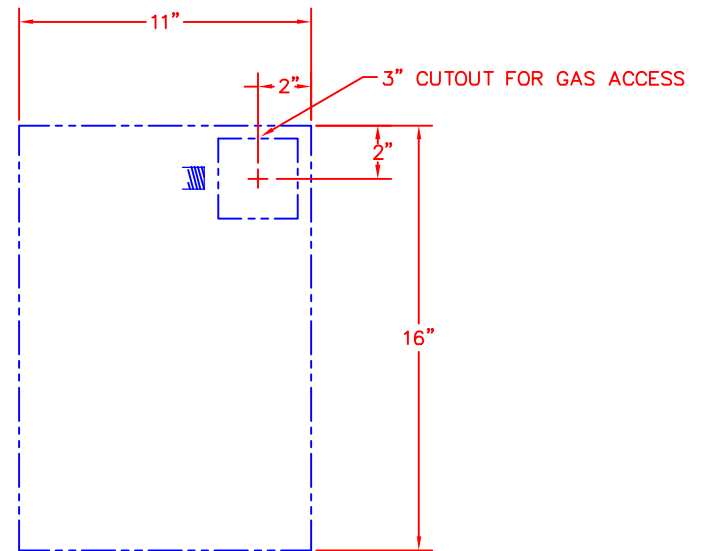

2/21/13

SEDONA by LYNX  
SINGLE SIDE BURNER  
MODEL LSB501  
W/DIMENSIONS

ISLAND CUTOUT  
IN BLUE

TOP VIEW

SIDE VIEW

FRONT VIEW

2/21/13

SEDONA by LYNX  
SINGLE SIDE BURNER  
MODEL LSB501

ISLAND CUTOUT  
IN BLUE

TOP VIEW

SIDE VIEW

FRONT VIEW