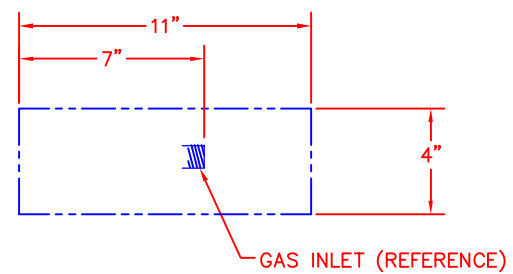

2/21/13

SEDONA by LYNX  
SINGLE SIDE BURNER  
MODEL LSB501  
W/DIMENSIONS

ISLAND CUTOUT  
IN BLUE

TOP VIEW

SIDE VIEW

FRONT VIEW

2/21/13

SEDONA by LYNX  
SINGLE SIDE BURNER  
MODEL LSB501

ISLAND CUTOUT  
IN BLUE

TOP VIEW

SIDE VIEW

FRONT VIEW