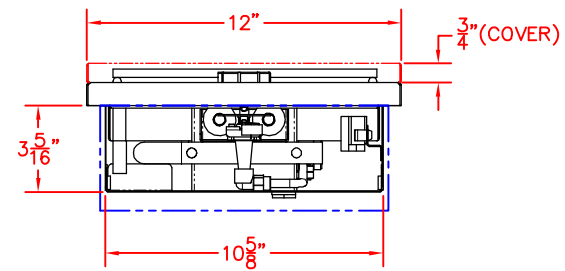

2/21/13

SEDONA by LYNX  
SINGLE SIDE BURNER  
MODEL LSB501  
W/DIMENSIONS

ISLAND CUTOUT  
IN BLUE

TOP VIEW

SIDE VIEW

FRONT VIEW

2/21/13

SEDONA by LYNX  
SINGLE SIDE BURNER  
MODEL LSB501

ISLAND CUTOUT  
IN BLUE

TOP VIEW

SIDE VIEW

FRONT VIEW