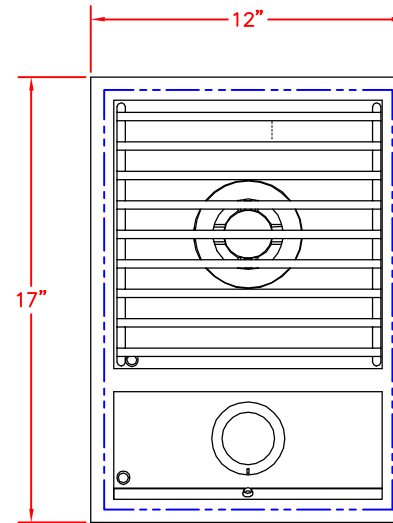

2/21/13

SEDONA by LYNX  
SINGLE SIDE BURNER  
MODEL LSB501  
W/DIMENSIONS

ISLAND CUTOUT  
IN BLUE

TOP VIEW

SIDE VIEW

FRONT VIEW

2/21/13

SEDONA by LYNX  
SINGLE SIDE BURNER  
MODEL LSB501

ISLAND CUTOUT  
IN BLUE

TOP VIEW

SIDE VIEW

FRONT VIEW