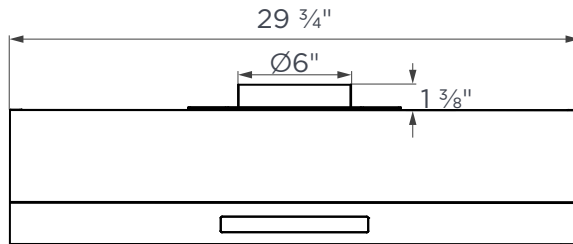

30"

TECHNICAL DRAWING

TOP

TOP ROUND EXHAUST ADAPTER

FRONT

SIDE

NOTE: All dimensions in Inches unless otherwise specified. Dimensions in this technical drawing may vary by $\pm 1/16$ " (2mm). For detailed installation steps, refer to the user manual. Complete installation instructions and specifications can be found at hauslane.com.

TECHNICAL DRAWING

FRONT

SIDE

TOP RECTANGULAR EXHAUST ADAPTER

BACK

SIDE

BACK RECTANGULAR EXHAUST ADAPTER

NOTE: All dimensions in Inches unless otherwise specified. Dimensions in this technical drawing may vary by $\pm 1/16$ " (2mm). For detailed installation steps, refer to the user manual. Complete installation instructions and specifications can be found at hauslane.com.