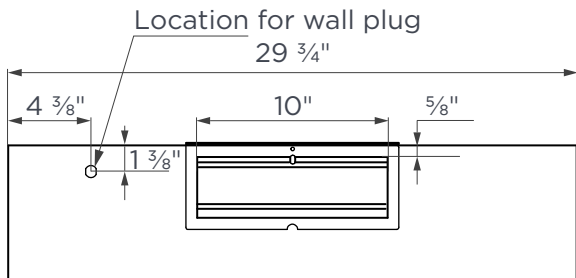

30"

TECHNICAL DRAWING

TOP

TOP ROUND EXHAUST ADAPTER

FRONT

SIDE

NOTE: All dimensions in Inches unless otherwise specified. Dimensions in this technical drawing may vary by $\pm 1/16$ " (2mm). For detailed installation steps, refer to the user manual. Complete installation instructions and specifications can be found at hauslane.com.

TECHNICAL DRAWING

FRONT

SIDE

TOP RECTANGULAR EXHAUST ADAPTER

BACK

SIDE

BACK RECTANGULAR EXHAUST ADAPTER

NOTE: All dimensions in Inches unless otherwise specified. Dimensions in this technical drawing may vary by $\pm 1/16$ " (2mm). For detailed installation steps, refer to the user manual. Complete installation instructions and specifications can be found at hauslane.com.