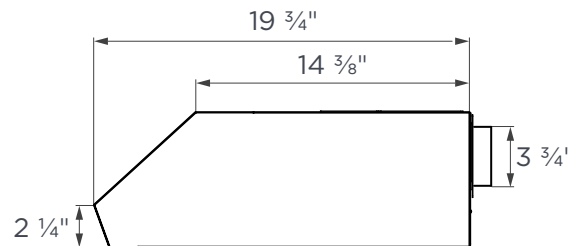

30"

TECHNICAL DRAWING

TOP

TOP ROUND EXHAUST ADAPTER

FRONT

SIDE

NOTE: All dimensions in Inches unless otherwise specified. Dimensions in this technical drawing may vary by $\pm 1/16$ " (2mm). For detailed installation steps, refer to the user manual. Complete installation instructions and specifications can be found at hauslane.com.

TECHNICAL DRAWING

FRONT

SIDE

TOP RECTANGULAR EXHAUST ADAPTER

BACK

SIDE

BACK RECTANGULAR EXHAUST ADAPTER

NOTE: All dimensions in Inches unless otherwise specified. Dimensions in this technical drawing may vary by $\pm 1/16$ " (2mm). For detailed installation steps, refer to the user manual. Complete installation instructions and specifications can be found at hauslane.com.