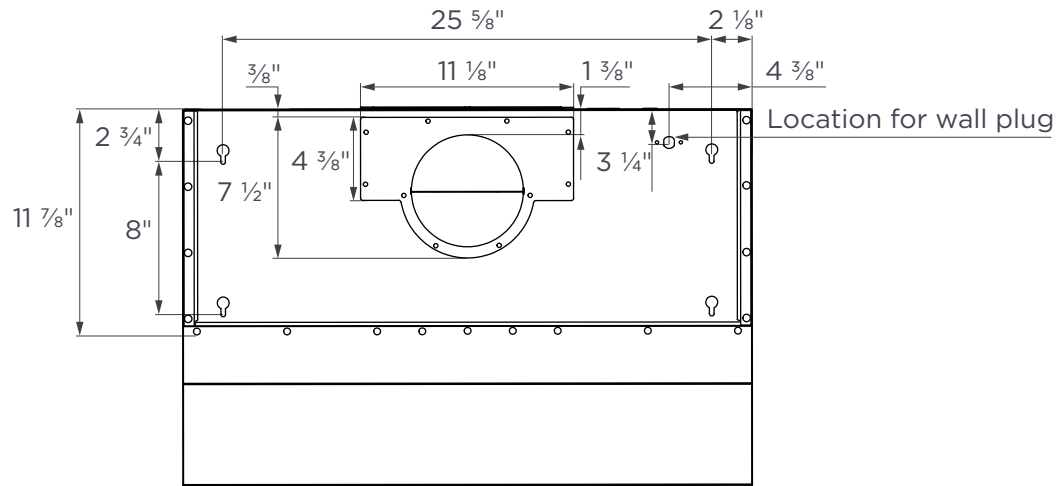

30"

TECHNICAL DRAWING

TOP

TOP ROUND EXHAUST ADAPTER

FRONT

SIDE

NOTE: All dimensions in Inches unless otherwise specified. Dimensions in this technical drawing may vary by $\pm 1/16$ " (2mm). For detailed installation steps, refer to the user manual. Complete installation instructions and specifications can be found at hauslane.com.

TECHNICAL DRAWING

FRONT

SIDE

TOP RECTANGULAR EXHAUST ADAPTER

BACK

SIDE

BACK RECTANGULAR EXHAUST ADAPTER

NOTE: All dimensions in Inches unless otherwise specified. Dimensions in this technical drawing may vary by $\pm 1/16$ " (2mm). For detailed installation steps, refer to the user manual. Complete installation instructions and specifications can be found at hauslane.com.