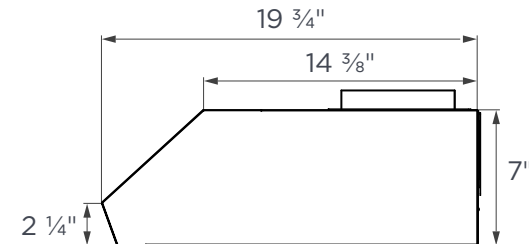

30"

TECHNICAL DRAWING

TOP

TOP ROUND EXHAUST ADAPTER

FRONT

SIDE

NOTE: All dimensions in Inches unless otherwise specified. Dimensions in this technical drawing may vary by $\pm 1/16$ " (2mm). For detailed installation steps, refer to the user manual. Complete installation instructions and specifications can be found at hauslane.com.

TECHNICAL DRAWING

FRONT

SIDE

TOP RECTANGULAR EXHAUST ADAPTER

BACK

SIDE

BACK RECTANGULAR EXHAUST ADAPTER

NOTE: All dimensions in Inches unless otherwise specified. Dimensions in this technical drawing may vary by $\pm 1/16$ " (2mm). For detailed installation steps, refer to the user manual. Complete installation instructions and specifications can be found at hauslane.com.