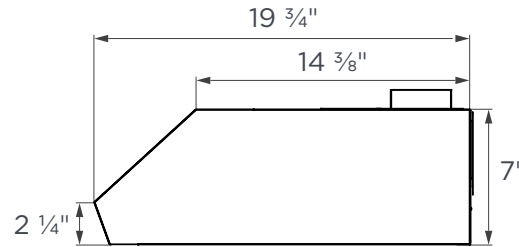

30"

TECHNICAL DRAWING

TOP

TOP ROUND EXHAUST ADAPTER

FRONT

SIDE

NOTE: All dimensions in Inches unless otherwise specified. Dimensions in this technical drawing may vary by $\pm 1/16$ " (2mm). For detailed installation steps, refer to the user manual. Complete installation instructions and specifications can be found at hauslane.com.

TECHNICAL DRAWING

FRONT

SIDE

TOP RECTANGULAR EXHAUST ADAPTER

BACK

SIDE

BACK RECTANGULAR EXHAUST ADAPTER

NOTE: All dimensions in Inches unless otherwise specified. Dimensions in this technical drawing may vary by $\pm 1/16$ " (2mm). For detailed installation steps, refer to the user manual. Complete installation instructions and specifications can be found at hauslane.com.