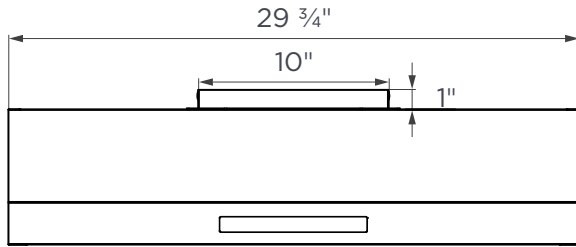

30"

TECHNICAL DRAWING

TOP

TOP ROUND EXHAUST ADAPTER

FRONT

SIDE

NOTE: All dimensions in Inches unless otherwise specified. Dimensions in this technical drawing may vary by $\pm 1/16$ " (2mm). For detailed installation steps, refer to the user manual. Complete installation instructions and specifications can be found at hauslane.com.

TECHNICAL DRAWING

FRONT

SIDE

TOP RECTANGULAR EXHAUST ADAPTER

BACK

SIDE

BACK RECTANGULAR EXHAUST ADAPTER

NOTE: All dimensions in Inches unless otherwise specified. Dimensions in this technical drawing may vary by $\pm 1/16$ " (2mm). For detailed installation steps, refer to the user manual. Complete installation instructions and specifications can be found at hauslane.com.