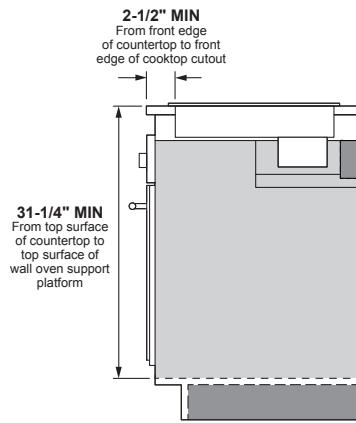

INSTALLATION ABOVE A WALL OVEN