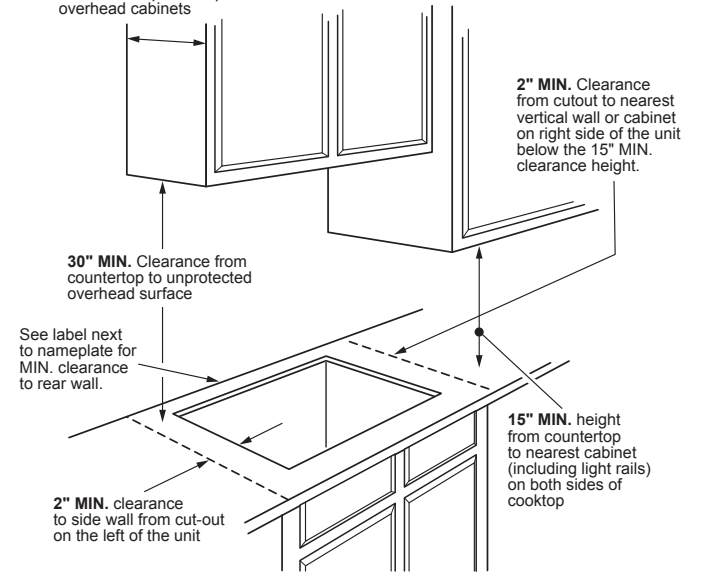

13" MAX. depth of unprotected overhead cabinets