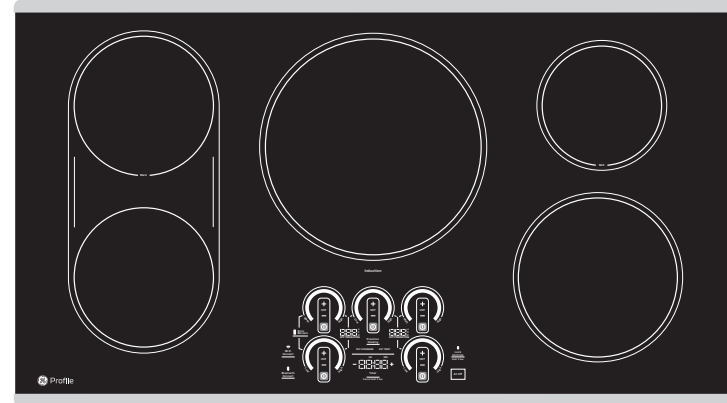

Synchronized Elements

Chef Connect

Smart Cookware Rebate for 11" Smart Pan

Timer

Built-in WiFi

Control Lock

Fit Guarantee

Model PHP9036STSS - Stainless steel

SMART COOKWARE REBATE

Smart pans easily pair with this smart cooktop to ensure you get the perfect cooking results. Earn a rebate for a free 11" Hestan Cue Smart Pan.

OPTIONAL STAINLESS STEEL CLAD ALUMINUM GRIDDLE