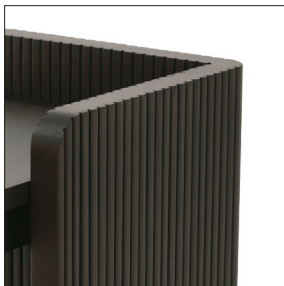

Kindred Console Table

Sesame Finish: RR-11010-400A/B
Godiva Finish: RR-11011-400A/B

Shown in Godiva Finish.

Dimensions
72"W x 17"D x 33"H

Finishes
Sesame or Godiva

Materials
Solid Mahogany

Features
Adjustable glides