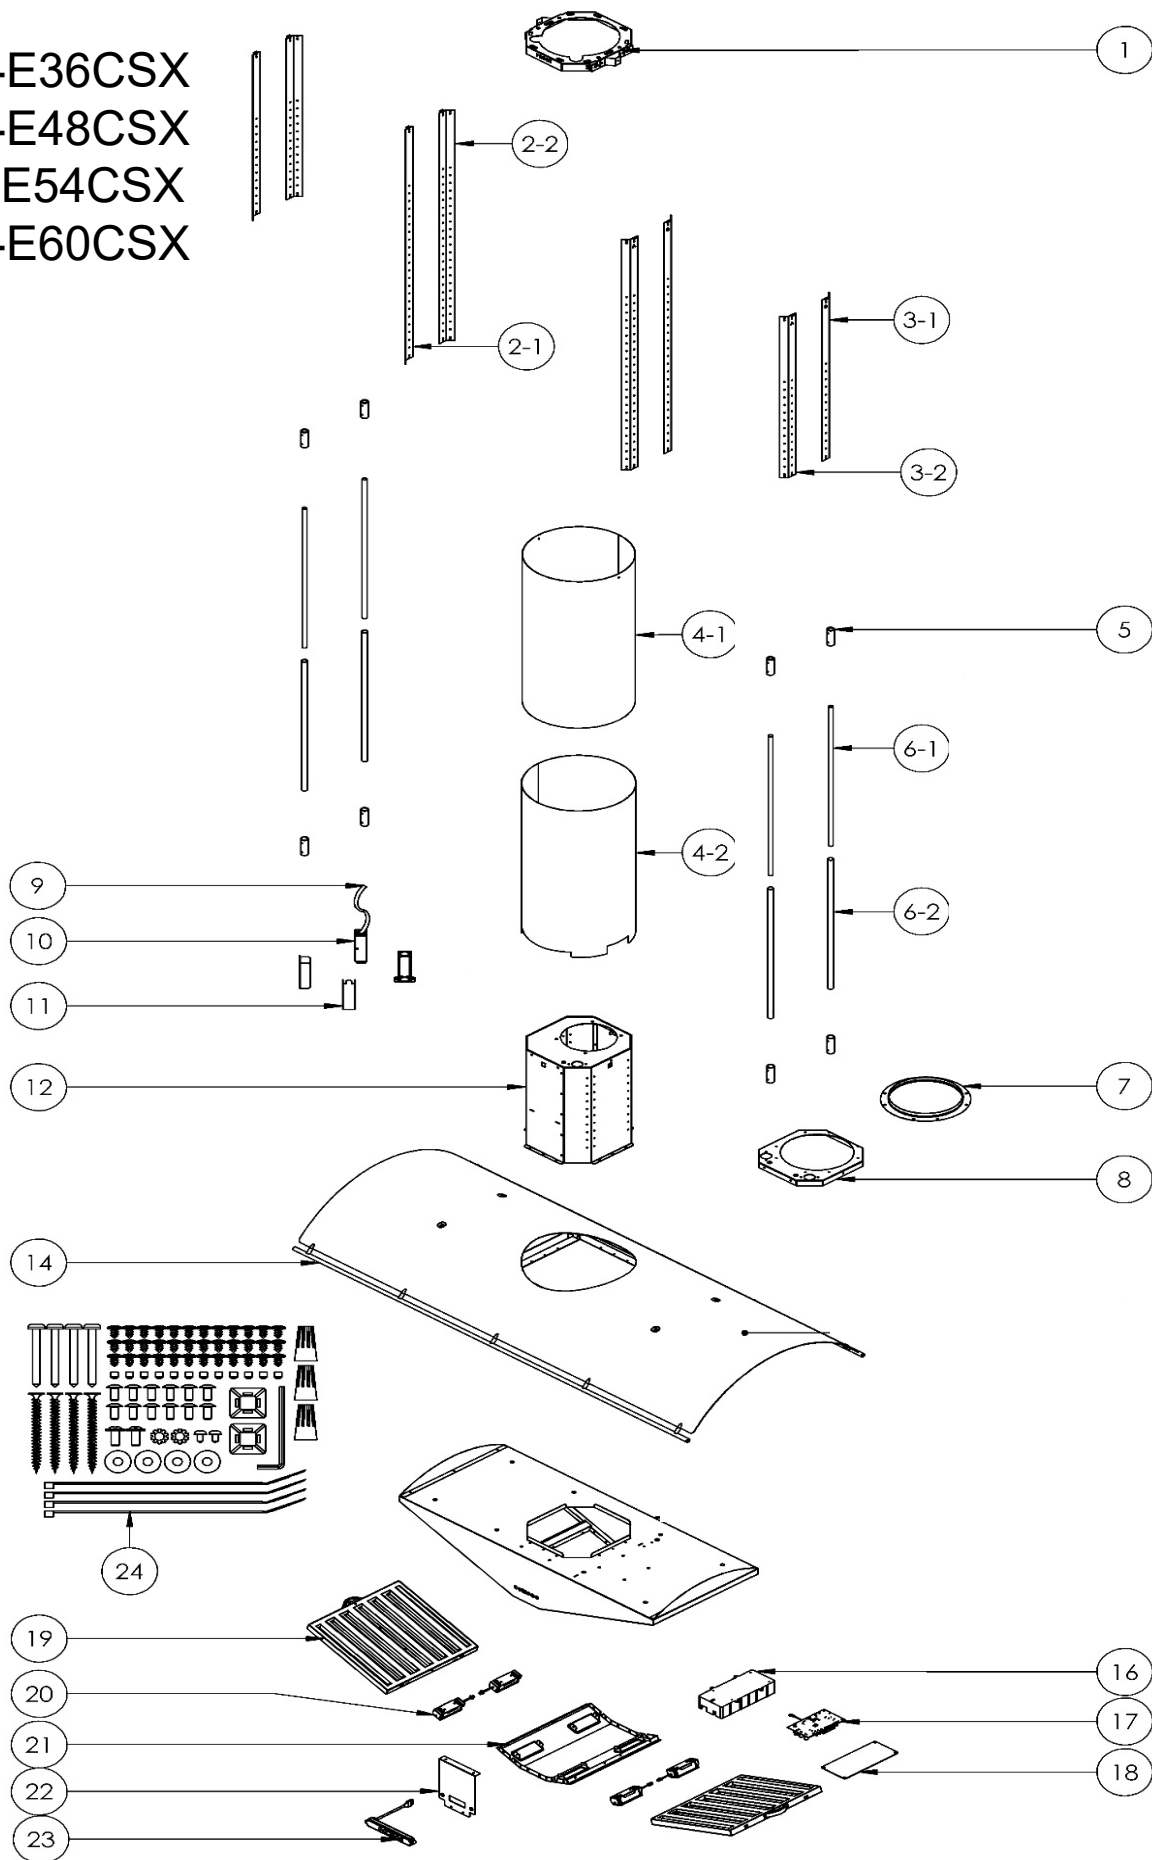

CTP-E36CSX
CTP-E48CSX
CTP-E54CSX
CTP-E60CSX

CTP-E36CSX, CTP-E48CSX, CTP-E54CSX, CTP-E60CSX

Ref #	Part #	Description	Qty.
1	54100012	Ceiling Bracket	1
2-1	54120017	Angle Bracket A	2
2-2	54120018	Angle Bracket B	2
3-1	54120014	Short Angle Bracket A	2
3-2	54120015	Short Angle Bracket B	2
4-1	50050149	Upper Duct Cover	1
4-2	50050150	Lower Duct Cover	1
5	54050072	Coupler	8
6-1	50330008	Inner Telescopic Rod	4
6-2	50330009	Outer Telescopic Rod	4
7	54050050	8 Inch Round Collar	1
8	54050079	Remote Blower Flange	1
9	11030178	Power Wire Cable	1
10	54200018	Electrical Box	2
11	56210062	Electrical Box Cover	2
12	56200115	Motor Housing	1
14	50320022	Utensil Rail (CTP-E36CSX)	2
14	50320036	Utensil Rail (CTP-E48CSX)	2
14	50320037	Utensil Rail (CTP-E54CSX)	2
14	50320038	Utensil Rail (CTP-E60CSX)	2
16	56200051	Component Box	1
17	11010154	Control Board	1
18	56210071	Component Box Cover	1
19	50210039	Pro Baffle Filter	2
20	Z0B0052	Swivel LumiLight LED, 6W (36" x 2)	4
21	50110393	Light Panel (CTP-E36CSX)	1
21	50110394	Light Panel (48", 54", 60")	1
22	54140332	Switch Bracket	1
23	11000170	Switch Assembly	1
24	05000098	Hardware Packet	1