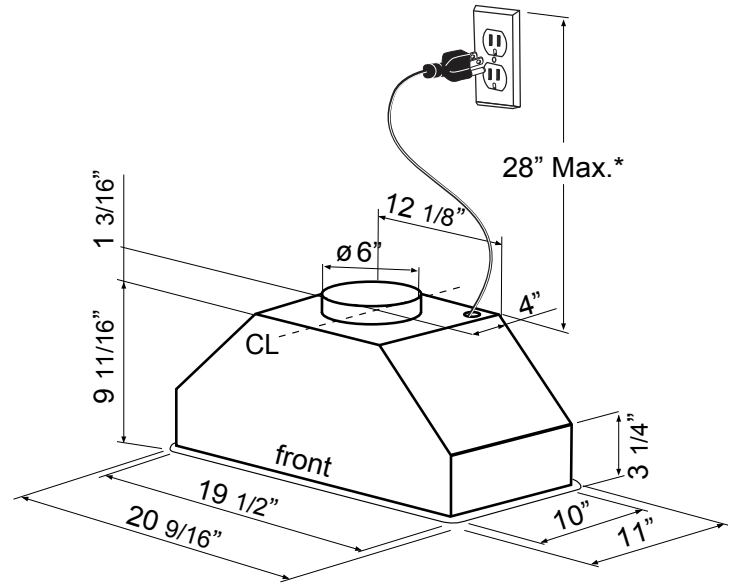

CORE

TORNADO MINI

INSERT

**ZEPHYR**

ZEPHYRONLINE.COM

Shown with 30° adjustable depth liner, AK0840AS

\*Includes a 35" long grounded power cord

Cabinet Bottom Cut-Out Size (W x D): 19 3/4" x 10 1/4"

MODEL		
Stainless Steel	AK8400BS290	AK8400BS
<b>Size</b>		
	21" (20-9/16")	21" (20-9/16")
<b>Blower CFM (Min. - Max.)</b>	180 - 290	210 - 400
<b>Sones (Min. - Max.)</b>	1.3 - 3.2	2 - 5
<b>FEATURES</b>		
<b>Controls</b>	Mechanical Slide	Mechanical Slide
<b>Speed Levels</b>	3	3
<b>Auto Delay-Off</b>	No	No
<b>Lighting</b>	LumiLight LED, 6W x2	LumiLight LED, 6W x2
<b>Dual-Level Lighting</b>	Yes	Yes
<b>Filters</b>	Aluminum Mesh x1	Aluminum Mesh x1
<b>Recirculating Option</b>	Yes	Yes
<b>DUCT SPECIFICATIONS</b>		
<b>Vertical Internal Blower</b>	6" Round	6" Round
<b>Horizontal Internal Blower</b>	NA	NA
<b>AC POWER</b>	120V, 60Hz at Max. 2A	120V, 60Hz at Max. 3A
<b>OPTIONAL ACCESSORIES</b>		
<b>30" Liner (17-1/2" - 20-1/2" Depth)</b>	AK0840AS	AK0840AS
<b>36" Liner (17-1/2" - 20-1/2" Depth)</b>	AK0846AS	AK0846AS
<b>Recirculating Kit</b>	ZRC-8400A	ZRC-8400A
<b>MOUNTING HEIGHT RANGE*</b>		
<b>Electrical Cooktop</b>	20" - 36"	20" - 36"
<b>Gas Cooktop</b>	24" - 36"	24" - 36"
<b>WARRANTY</b>		
	3 years parts, 1 year labor	3 years parts, 1 year labor

\*Mounting height refers to distance between top of a 36" tall cooking surface and bottom of hood.