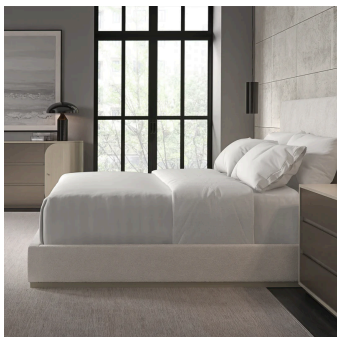

# The Boutique Bed - Queen

Caracole

**SKU:** CLA-5423-104-C

**Dimensions in Inches:** 67.5W × 90.25D × 47H

**Dimensions in CM:** 171.45W × 229.24D × 119.38H

**Features:**

- Fully upholstered bed.
- Plinth base in Pearl.
- Pairs with M133-421-022 and M133-421-066

**Title:**

IMAGE  
COMING  
SOON

Default Title

**Construction:** Mattress Opening: 62W x 82D  
Floor to top of slat: 7.25 Floor to top of side rail: 11.5" Can accommodate an adjustable bed frame. Requires a box spring or other mattress support.