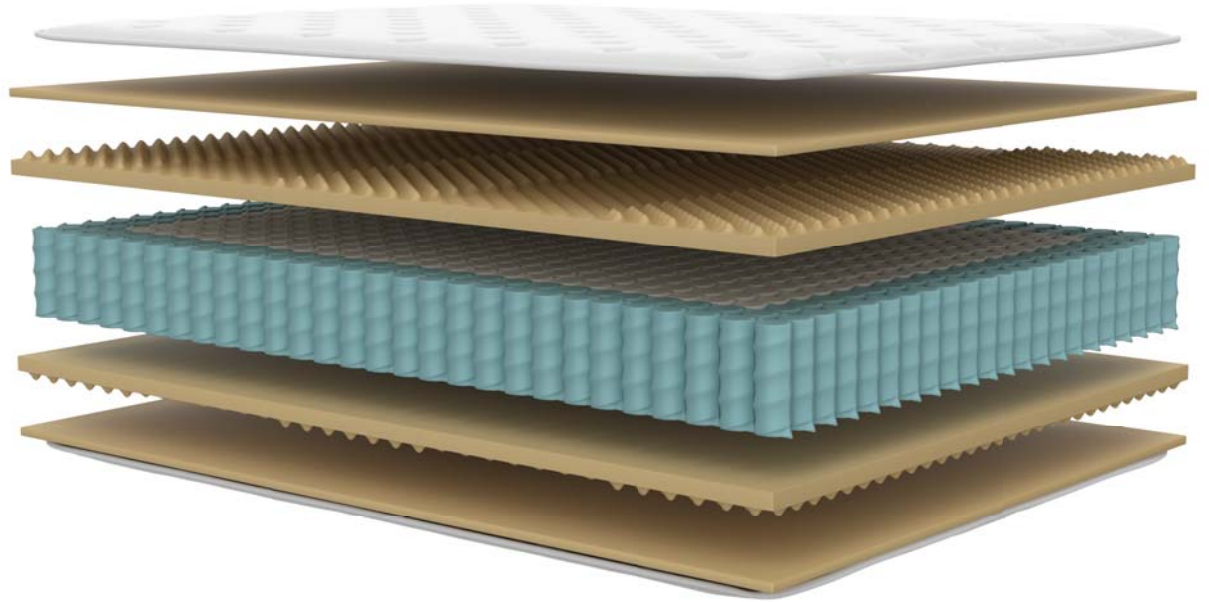

QIS132A

BAIRD

Double-Sided Firm

American Bedding™
DOUBLE-SIDED COLLECTION EST. 1939

Custom-Milled Cover

Fabrics specifically chosen for durability and comfort

Firm Foam

Provides comfort, but also enough support to resist body impressions

5-Zoned Silhouette Foam

Zoned to distribute the right amount of pressure relief and breathability across the entire body

884 Edge Zoned Pocketed Coil Support System

Unique design ergonomically supports the body and reduces partner disturbance
Zoned edge support for better stability and consistency

13 INCH PROFILE

FIRM

BENEFITS

- Breathability
- Less Motion Transfer
- Edge to Edge Support
- Double-Sided

Adjustable Base Friendly

All referenced dimensions are approximate and designed to finish within industry standard variances.