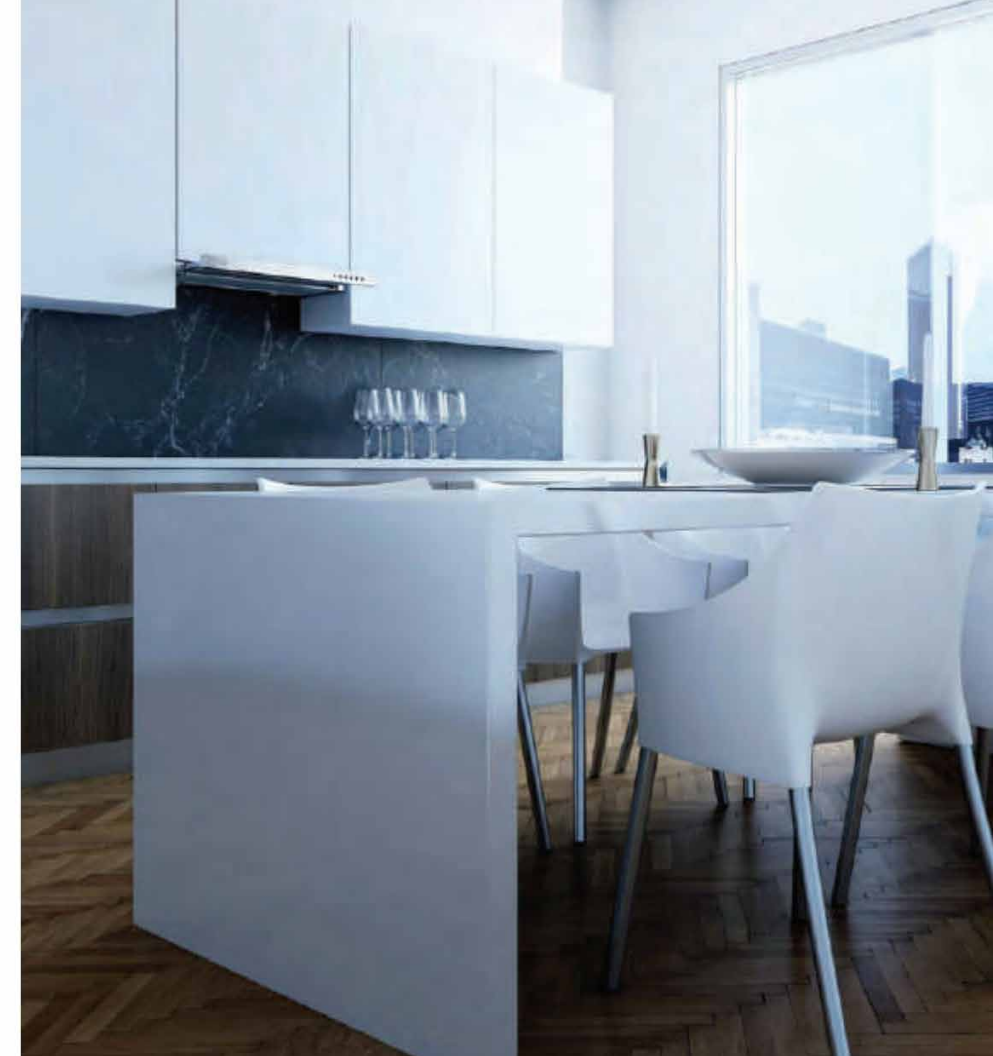

All XO quality products are backed by an unmatched, comprehensive warranty program. Problems happen. It could be a dent while handling, a defective part or an improper installation. Don't worry. XO will be there to help resolve the issue. Your total satisfaction is our main concern.

We believe in extraordinary customer service with a personal touch. We are putting into practice our vision of becoming the most innovative, customer-oriented appliance company in the world.

ALONG WITH EXTRAORDINARY CUSTOMER SERVICE

MORE THAN A BRAND, XO IS A CUSTOMER EXPERIENCE

UNDERSTANDING MAKE UP AIR:

The majority of XO hoods are designed to deliver up to 600 CFM of power. However, local building codes may require limiting hood performance to 400 CFM or the installation of a system to bring outside air into your home (see XOMA Make-Up Air Kits).

In either case, XO has a solution to provide you with the look you want and the performance you need.

HOW CCC HELPS:

Code Compliance Control (CCC) enables the installer to easily re-program your XO hood to limit the amount of air it can move while it is being installed.

The re-programming is accomplished quickly and requires no tools. After conversion, the installer affixes a label stating the unit is now limited to 395 CFM maximum. **Once done the hood cannot be changed back.**

(CCC not available on all models)