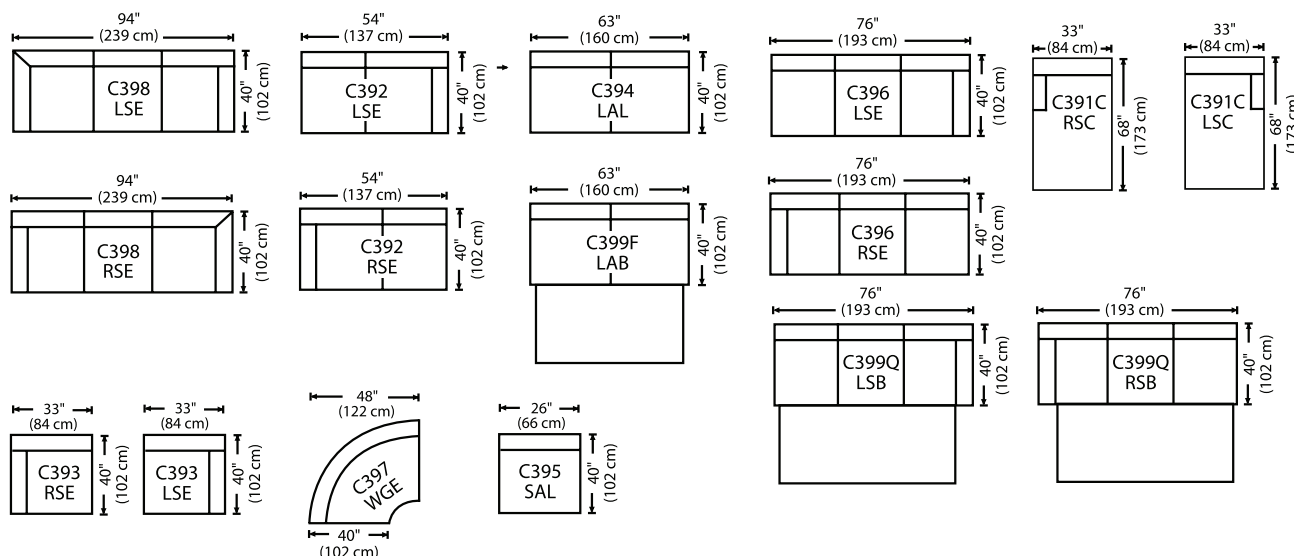

Masquerade

Shown in fabric 15126-04, throw pillows in fabric 19072-04.

Overall Height: 38" Seat Height: 21" Seat Depth: 21" Arm Height: 25"

This style series features a slipcover over an upholstered muslin base.

Standard Features	C392-000	C398-000	C396-000	C391C-000	C399Q-000	C394-000	C399F-000	C393-000	C395-000	C397-000
Loose Pillow Back	✓	✓	✓	✓	✓	✓	✓	✓	✓	✓
One 20" Down Blend Throw Pillows (TP)	✓	2 TPS	✓	✓	✓	N/A	N/A	✓	N/A	✓
Luxe Cushion	✓	✓	✓	✓	✓	✓	✓	✓	✓	✓
Suspension System	sinuous	sinuous	sinuous	sinuous	N/A	sinuous	N/A	sinuous	sinuous	sinuous
Options — See Price List for Prices										
Cloud Cushion	✓	✓	✓	✓	✓	✓	✓	✓	✓	✓
Contrasting Welt Fabric (CW)	✓	✓	✓	✓	✓	✓	✓	✓	✓	✓
Sleeper Mattress Options Available	N/A	N/A	N/A	N/A	✓	N/A	✓	N/A	N/A	N/A