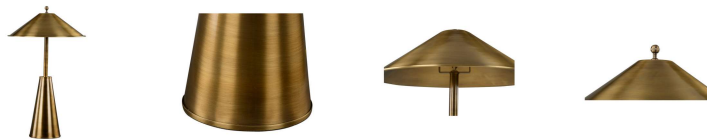

WILDWOOD CHELSEA HOUSE

61444 • Stamos Lamp

27.5h x 6.5w x 6.5d

Metal

Antique Brass

The Stamos Lamp is a sleek and sophisticated lighting piece that merges modern design with vintage charm. Crafted from brass with an antiqued finish, this lamp features a conical base that exudes a minimalist aesthetic while providing a sturdy foundation. The wide, flared brass shade enhances the lamp's elegant profile, creating a warm and focused glow perfect for desk spaces, reading nooks, or bedside tables. With its timeless brass finish and contemporary silhouette, this lamp brings an understated yet luxurious touch to any interior, blending seamlessly into both classic and modern settings.