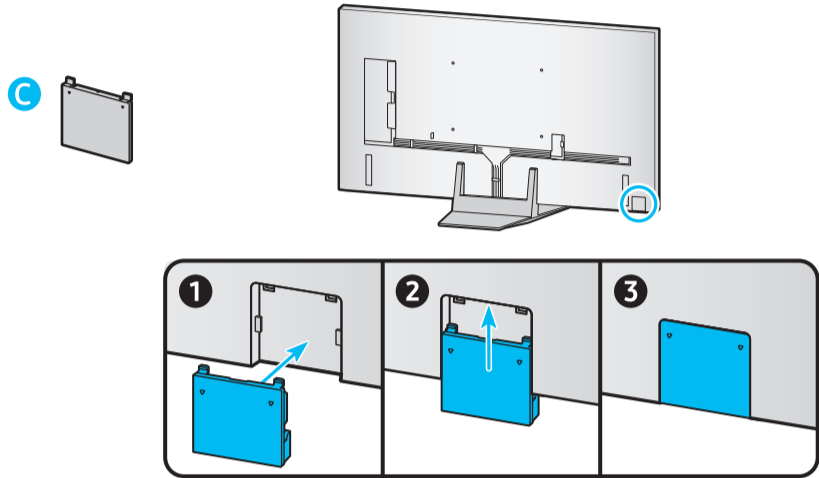

SAMSUNG

Unpacking and Installation Guide

USB	USB + ARC	OPTICAL	
ARC	HDMI (eARC)	LAN	
	HDMI	ANT	

Scan this QR code with your smart phone to see helpful videos.

1 65" - 75"

2 65" - 75"

85"

3 65" - 75"

4 65" - 75"

4 85"

5

65"-75"

85"

6

7

8

	A	B	C	D	E	F	G	H
65R9*H	56.6 inches (1437.1 mm)	32.5 inches (826.0 mm)	1.2 inches (29.6 mm)	35.0 inches (890.0 mm)	11.9 inches (302.0 mm)	64.5 inches	49.4 lbs (22.4 kg)	52.5 lbs (23.8 kg)
75R9*H	65.3 inches (1658.8 mm)	37.5 inches (951.9 mm)	1.2 inches (29.8 mm)	40.1 inches (1019.2 mm)	13.7 inches (349.1 mm)	74.5 inches	66.4 lbs (30.1 kg)	70.1 lbs (31.8 kg)
85R9*H	74.0 inches (1880.6 mm)	42.4 inches (1077.0 mm)	1.2 inches (29.9 mm)	45.2 inches (1148.2 mm)	15.5 inches (393.5 mm)	84.5 inches	83.6 lbs (37.9 kg)	88.2 lbs (40.0 kg)