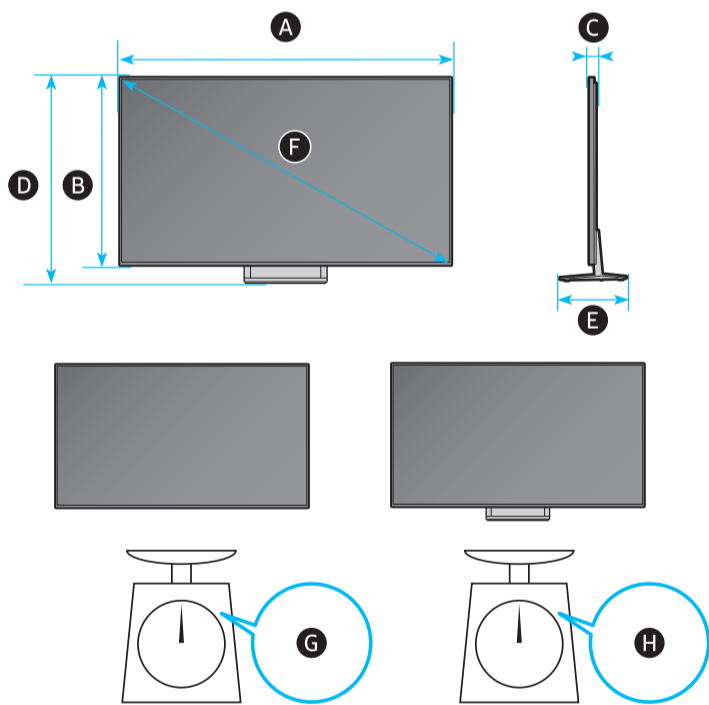

4 65" - 75"

4 85"

5

65"-75"

85"

6

7

8

	A	B	C	D	E	F	G	H
65R9*H	56.6 inches (1437.1 mm)	32.5 inches (826.0 mm)	1.2 inches (29.6 mm)	35.0 inches (890.0 mm)	11.9 inches (302.0 mm)	64.5 inches	49.4 lbs (22.4 kg)	52.5 lbs (23.8 kg)
75R9*H	65.3 inches (1658.8 mm)	37.5 inches (951.9 mm)	1.2 inches (29.8 mm)	40.1 inches (1019.2 mm)	13.7 inches (349.1 mm)	74.5 inches	66.4 lbs (30.1 kg)	70.1 lbs (31.8 kg)
85R9*H	74.0 inches (1880.6 mm)	42.4 inches (1077.0 mm)	1.2 inches (29.9 mm)	45.2 inches (1148.2 mm)	15.5 inches (393.5 mm)	84.5 inches	83.6 lbs (37.9 kg)	88.2 lbs (40.0 kg)

* : 0-9, A-Z

	VESA A x B (mm)	C (mm)	D	E x 4	F (mm)	G (inches)	H (inches)	I (inches)
65R9*H	400 x 300	11-13	C + ★	M8	1.25	8.5	20.4	12.0
75R9*H	400 x 400	11-13	C + ★	M8	1.25	9.5	24.8	12.0
85R9*H	600 x 400	11-13	C + ★	M8	1.25	13.0	25.2	13.4