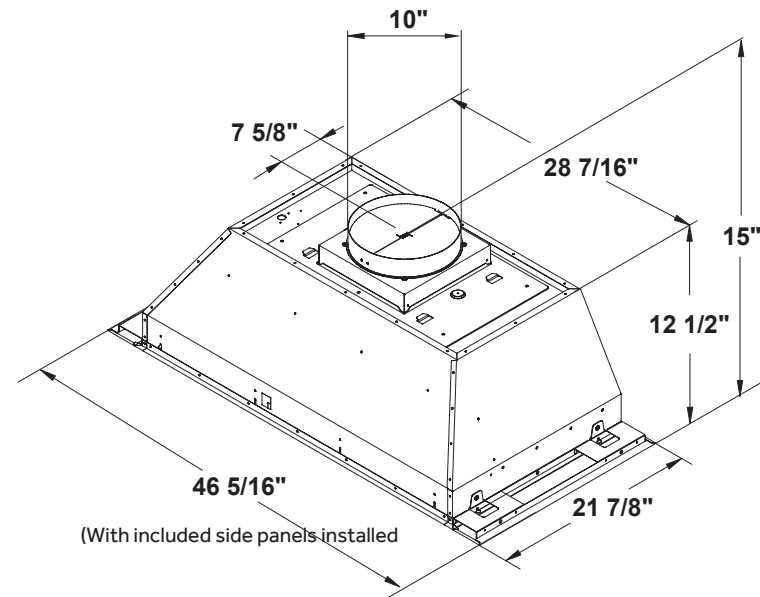

For answers to your Monogram, GE Café™, GE Profile™ or GE Appliances product questions, visit our website at geappliances.com or call GE Answer Center® Service, 800.626.2000.