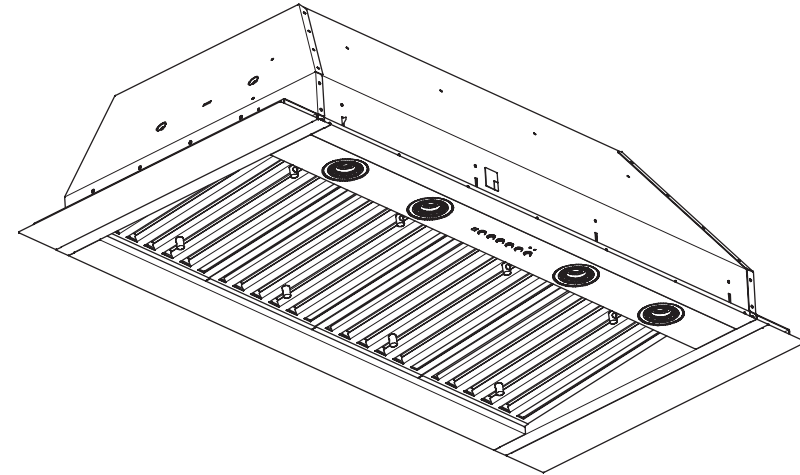

### DIMENSIONS AND INSTALLATION INFORMATION (IN INCHES)

**Installation Information:** Before installing, consult installation instructions, packed with product, for current dimensional data.

AMP RATING	
120V	6.0

These hoods are secured to the custom cabinet from both sides through 8 screws. Two 2x4 studs separated by 39" need to be provided on the custom cabinets for installation.

Art is showing the cutout dimensions.