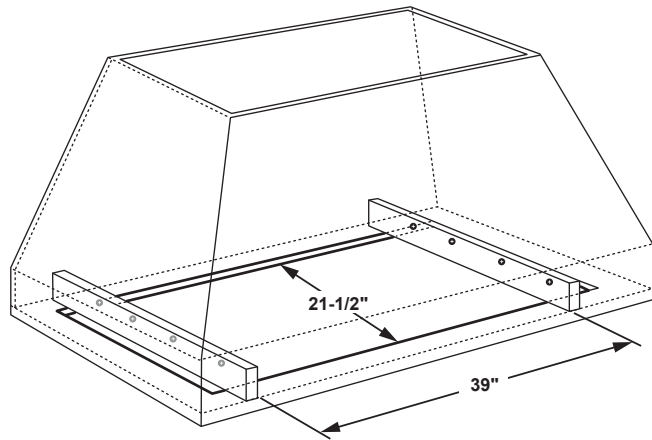

## 48" Universal Custom Hood Insert

### DIMENSIONS AND INSTALLATION INFORMATION (IN INCHES)

**Installation Information:** Before installing, consult installation instructions, packed with product, for current dimensional data.

AMP RATING	
120V	6.0