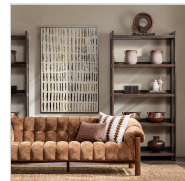

## MARINE BOOKCASE - COCOA BROWN

### DETAILS

Materials: Mango Wood, Iron

Individual Product Dimensions: 43.00W x 20.00D x 88.00H