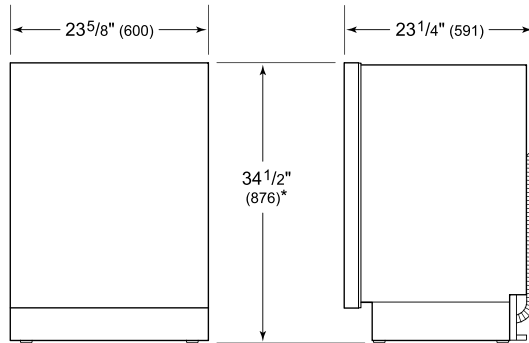

DIMENSIONS