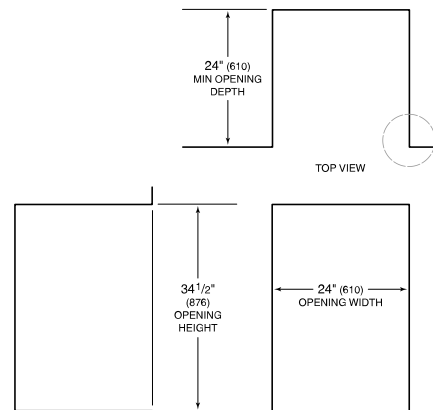

24" INSTALLATION