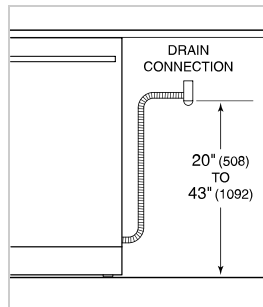

PRODUCT SPECIFICATIONS

Model	DW2451WS
Dimensions	23 5/8"W x 34 1/2"H x 23 1/4"D
Door Clearance	26 3/4"
Sound Level	41 dBA (Model and cycle/option dependent)
Electrical Supply	115 VAC, 60 Hz
Electrical Service	15 amp dedicated circuit
Receptacle	3-prong grounding-type
Cord Length	6'
Water Connection	5' braided tubing with 3/8" female compression fitting
Drain Connection	5' (1.5 m) corrugated tubing
Plumbing Pressure	30–140 psi

ELECTRICAL

PLUMBING

COVE OPENING WIDTH Cove dishwashers accommodate varying opening widths. A 23 5/8" (60 cm) width provides minimum reveals and is ideal for new construction. A 24" width is also common; however, reveals for a 24" opening will be larger than the reveals for a 23 5/8" opening unless the panel width is adjusted accordingly. 24" and 60 cm stainless steel panels are available and must be specified accordingly.

PANEL SPECIFICATIONS For complete panels specifications including width/height, weight requirements and thickness requirements visit subzero-wolf.com/reveal.

INTERIOR VIEW

This illustration is intended for interior reference only and may not represent the exterior of the model being specified.

DIMENSIONS

*33 3/4" (857) MIN TO 34 3/4" (883) MAX

24" INSTALLATION