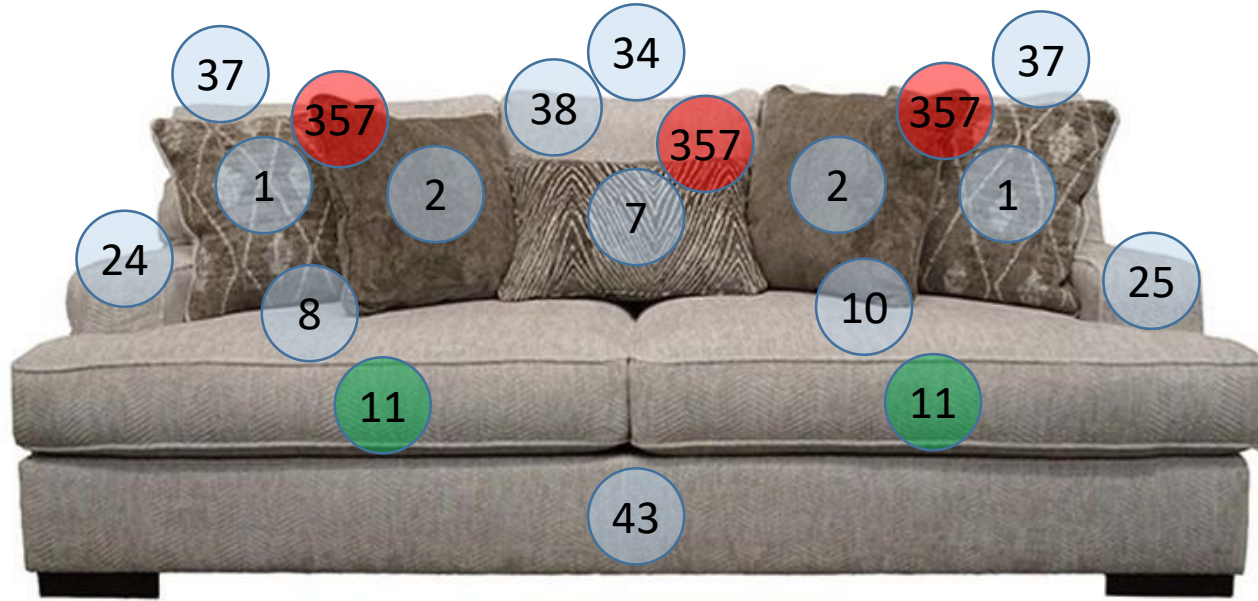

# 3120138

Call Out	Description
● (Red)	Blown Fiber
● (Yellow)	Cushion Chaise Pad - top Pad
● (Green)	Cushion Foam
● (Yellow)	KD Component
● (Blue)	Cover