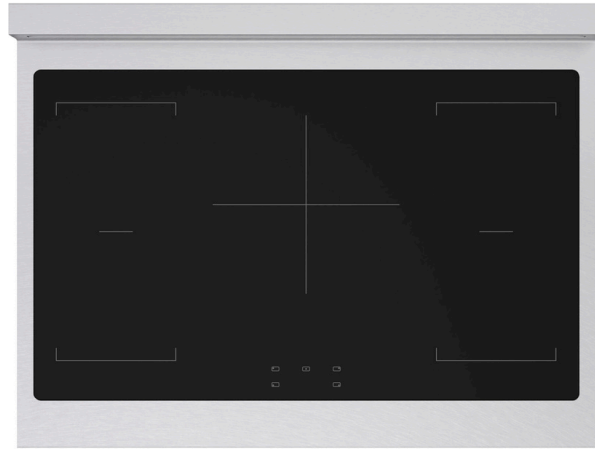

ZLINE Autograph Edition 36 in. 5.2 cu. ft. Paramount Induction Range with 5 Element Cooktop and Electric Convection Oven in Satin Stainless Steel with Matte Black Accents (SINRSZ-36-MB)

ZLINE
ATTAINABLE LUXURY™

SPECIFICATIONS IN-DEPTH

GENERAL PROPERTIES

SKU	SINRSZ-36-MB
Finish	Satin Stainless Steel
Control Type	Manual Front Control
Convection	Yes
Fuel Type	Convection Electric Oven- Induction Cooktop
Mount Type	Free Standing
Number of Racks	2
Oven Lighting	Halogen
Self-Clean	No
Timer	No
Total Wattage	11600

DIMENSIONS

Product Dimensions (in.)	36 in. W x 27.75 in. D x 36 in. H
Oven Capacity	5.2
Product Weight (Lbs.)	238

POWER / RATINGS

Amps	50A
Voltage	120/240V

CERTIFICATIONS

ETL Listed

LIMITED WARRANTY

Warranty 1 year parts and service