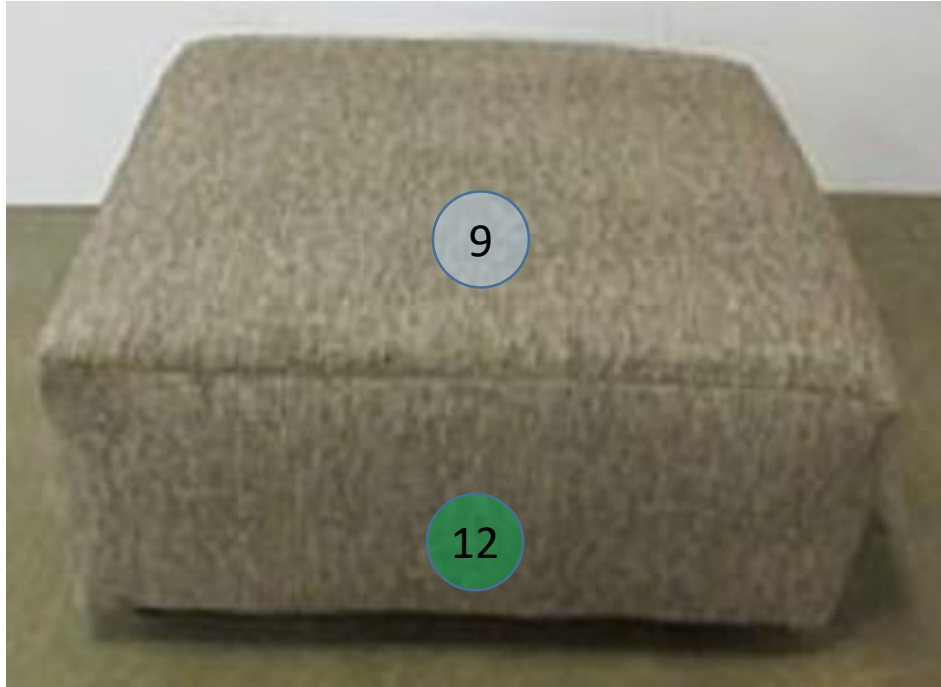

5640208

Call Out	Description
●	Blown Fiber
●	Cushion Chaise Pad - top Pad
●	Cushion Foam
●	KD Component
●	Cover

Signature
DESIGN
BY **ASHLEY**®

Signature
DESIGN
BY **ASHLEY**®