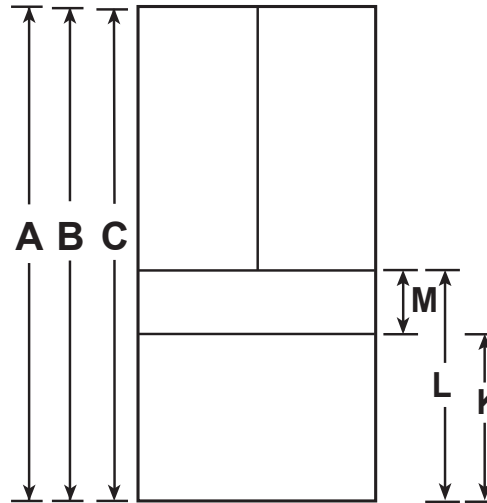

PGE29BYTFS

GE Profile™ Series ENERGY STAR® 28.7 Cu. Ft. 4-Door Dual-Dispense AutoFill Pitcher French-Door Refrigerator

DIMENSIONS AND INSTALLATION INFORMATION (IN INCHES)

Overall Dimensions	A - Overall Height to top of door (in)	69 7/8
	B - Height to top of hinge cover (in)	69 3/4
	C - Height to top of case (in)	68 5/8
	D - Hinge Cover Depth from Case Flange (in)	6
	E - Case Depth without door (in)	29
	F - Case Depth without Door Handle (in)	29 2/5
	G - Overall Case Depth with Door Handle (in)	36 3/4
	H - Depth with FF Door open 90 deg (in)	48 3/8
	I - Case Width (in)	35 5/8
	J - Width with door open 90 deg including handle (in)	44 7/8
	K - Top endcap of FZ drawer to floor (in)	24 1/2
	L - Top endcap of Middle drawer to floor (in)	33 1/2
M - End cap to End cap height of middle drawer (in)	8 5/8	