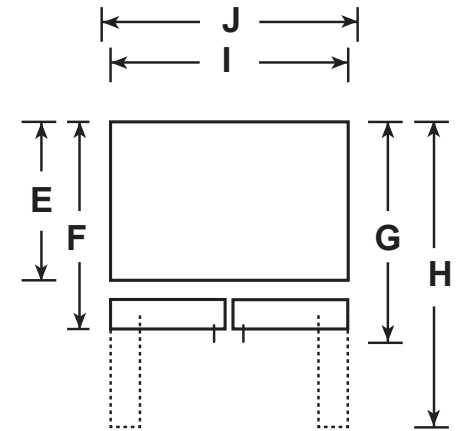

PGE29BYTFS

GE Profile™ Series ENERGY STAR® 28.7 Cu. Ft. 4-Door Dual-Dispense AutoFill Pitcher French-Door Refrigerator

DIMENSIONS AND INSTALLATION INFORMATION (IN INCHES)

Overall Dimensions	A - Overall Height to top of door (in)	69 7/8
	B - Height to top of hinge cover (in)	69 3/4
	C - Height to top of case (in)	68 5/8
	D - Hinge Cover Depth from Case Flange (in)	6
	E - Case Depth without door (in)	29
	F - Case Depth without Door Handle (in)	29 2/5
	G - Overall Case Depth with Door Handle (in)	36 3/4
	H - Depth with FF Door open 90 deg (in)	48 3/8
	I - Case Width (in)	35 5/8
	J - Width with door open 90 deg including handle (in)	44 7/8
	K - Top endcap of FZ drawer to floor (in)	24 1/2
	L - Top endcap of Middle drawer to floor (in)	33 1/2
M - End cap to End cap height of middle drawer (in)	8 5/8	