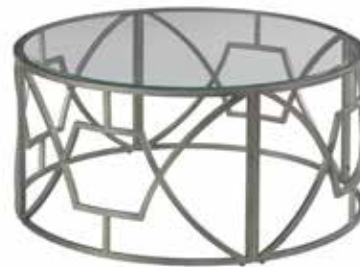

181-910 Rectangular Coffee Table
W50 D28 H18
One drawer, wood shelf, casters

181-915 Drawer End Table
W24 D28 H24
One drawer, wood shelf,
adjustable levelers.

181-911 Round Coffee Table
W38 D38 H18
Metal base, tempered glass top