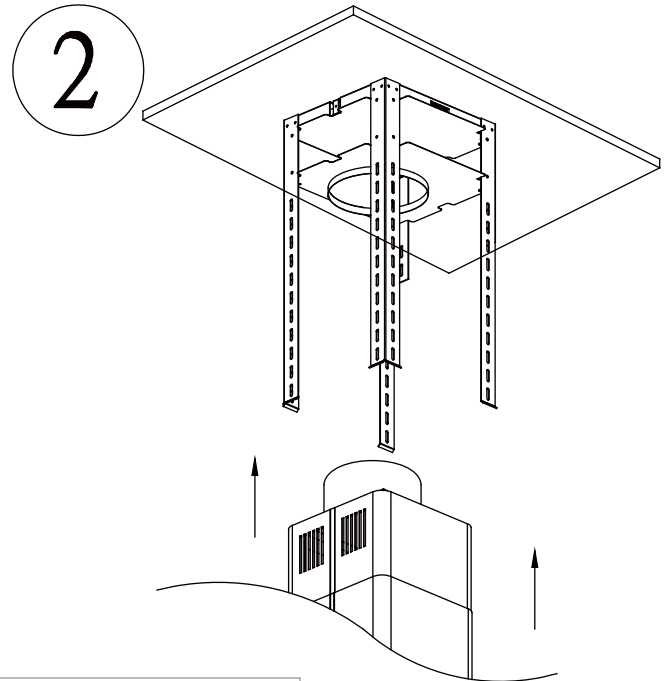

## ZRC-00ML

For use with models : ZML-xxxBx, ZML-xxxCx

Follow instructions in hood manual to enable the "replace charcoal filter" indicator on the hood controls.