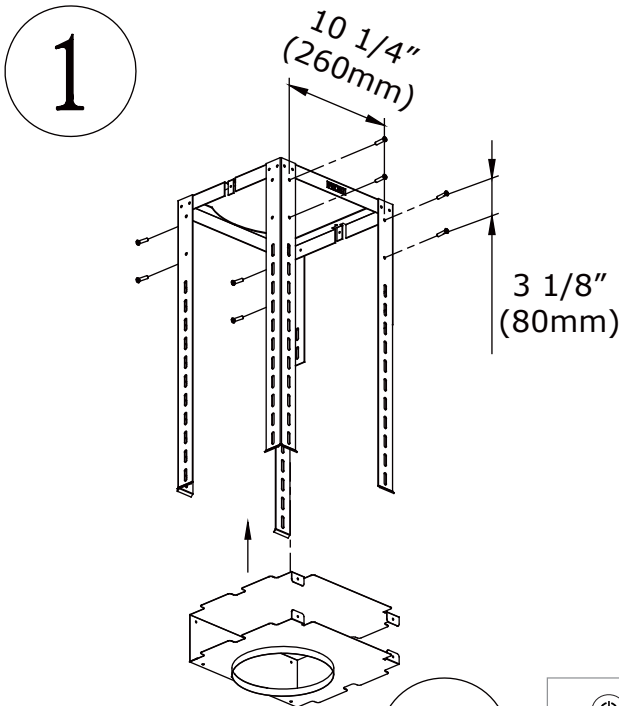

## ZRC-00ML

For use with models : ZML-xxxBx, ZML-xxxCx

Follow instructions in hood manual to enable the "replace charcoal filter" indicator on the hood controls.