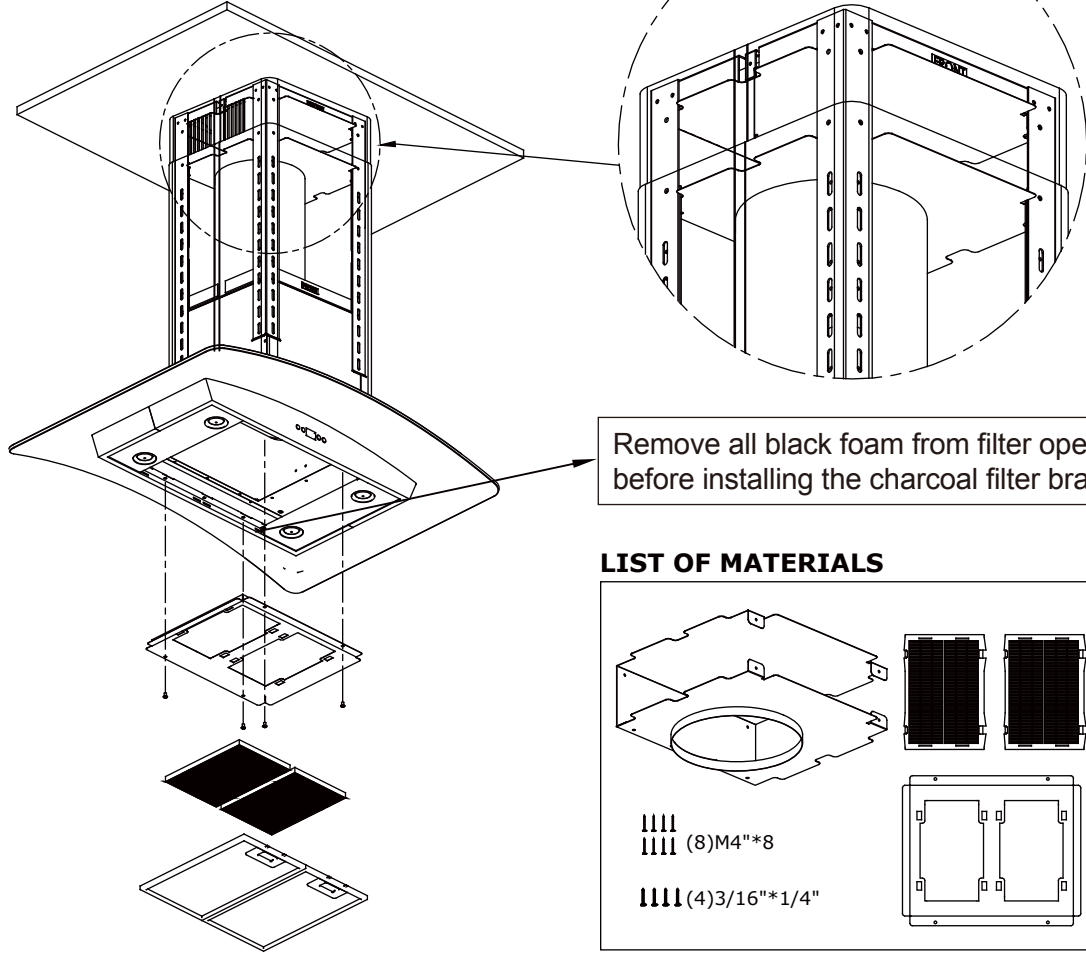

## ZRC-00ML

For use with models : ZML-xxxBx, ZML-xxxCx

Follow instructions in hood manual to enable the "replace charcoal filter" indicator on the hood controls.