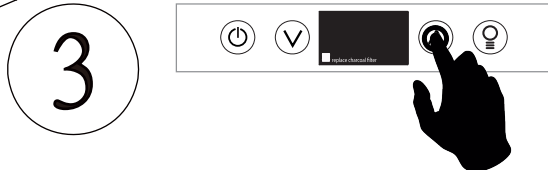

## ZRC-00ML

For use with models : ZML-xxxBx, ZML-xxxCx

Follow instructions in hood manual to enable the "replace charcoal filter" indicator on the hood controls.