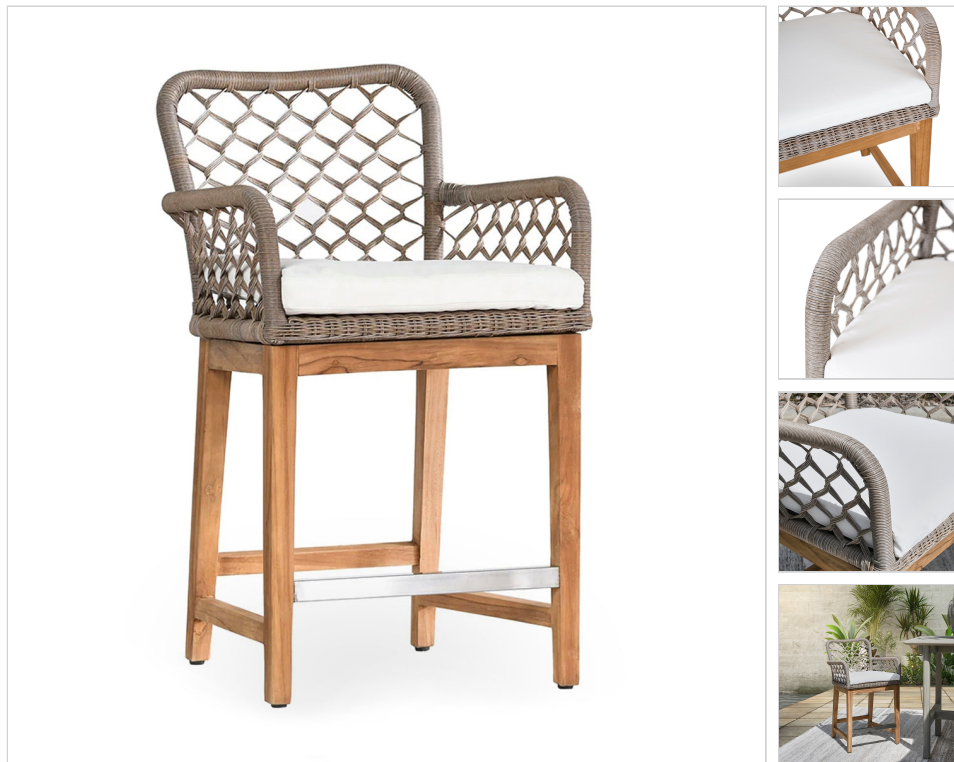

SKU: 53051628

PAULO OUTDOOR COUNTER STOOL - GRAY

DETAILS

Materials: Synthetic Rattan, Teak Wood, 100% Olefin

Individual Product Dimensions: 21.00W x 23.50D x 34.75H

SHIPPING

Total Boxes: 1

Product Cubic Feet: 6.81

Packaged Dimensions: 28.00W x 21.00D x 20.00H

Arrives Assembled