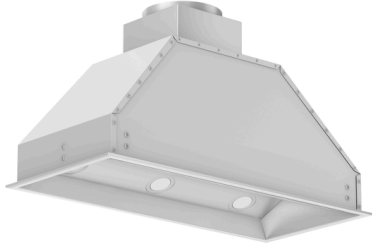

ZLINE 34" Ducted Wall Mount Range Hood Insert in Outdoor Approved Stainless Steel (695-304-34)

ZLINE
ATTAINABLE LUXURY™

INTRODUCTION

Experience ZLINE Attainable Luxury® with industry-leading kitchen and bath products that provide an elevated luxury experience, all designed in Lake Tahoe, USA. The ZLINE 695-304-34 is a 34 in. outdoor approved stainless steel range hood insert with a modern design and built-to-last quality, making it a great addition to any kitchen. This hood's high-performance, 700 CFM 4-speed motor will provide all the power you need to quietly and efficiently ventilate your stove while cooking. With its classic 304 outdoor grade stainless steel, this range hood contains rust, temperature, and corrosion-resistant properties to ensure a durable vent hood that will last for years to come. Enjoy modern features, including built-in LED lighting for an illuminated culinary experience and dishwasher-safe stainless steel baffle filters for easy clean-up. This range hood insert has a ducted vent with easy, simple installation. ZLINE Kitchen and Bath stands by all products with its manufacturer parts warranty. The 695-304-34 ships next business day when in stock.

FEATURES & BENEFITS

Easy-to-use push button controls let you easily control fan speed and lighting

4-Speed fan control (280/420/560/700) to choose the appropriate air flow for your cooking situation

700 CFM air flow (highest speed setting) efficiently exhausts large amounts of air away from your cooking area

LED lighting illuminates the cooktop beneath the hood

Designed to fit standard (circular) ductwork for simple installation

Designed to fit standard (circular) ductwork for simple installation

SPECIFICATIONS OVERVIEW

GENERAL PROPERTIES

SKU	695-304-34
Finish	Stainless Steel
# of Lights	3
Airflow	280/420/560/700
Duct Size	8
Outdoor Approved	No

DIMENSIONS

Product Dimensions (in.)	34 in. W x 15 in. D x 14.2 in. H
Chimney Dimensions (in.)	N/A