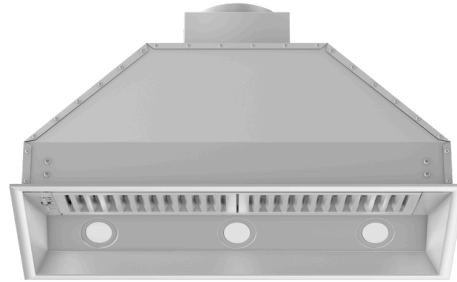

ZLINE 34" Ducted Wall Mount Range Hood Insert in Outdoor Approved Stainless Steel (695-304-34)

ZLINE
ATTAINABLE LUXURY™

INTRODUCTION

Experience ZLINE Attainable Luxury® with industry-leading kitchen and bath products that provide an elevated luxury experience, all designed in Lake Tahoe, USA. The ZLINE 695-304-34 is a 34 in. outdoor approved stainless steel range hood insert with a modern design and built-to-last quality, making it a great addition to any kitchen. This hood's high-performance, 700 CFM 4-speed motor will provide all the power you need to quietly and efficiently ventilate your stove while cooking. With its classic 304 outdoor grade stainless steel, this range hood contains rust, temperature, and corrosion-resistant properties to ensure a durable vent hood that will last for years to come. Enjoy modern features, including built-in LED lighting for an illuminated culinary experience and dishwasher-safe stainless steel baffle filters for easy clean-up. This range hood insert has a ducted vent with easy, simple installation. ZLINE Kitchen and Bath stands by all products with its manufacturer parts warranty. The 695-304-34 ships next business day when in stock.

LED lighting illuminates the cooktop beneath the hood

Designed to fit standard (circular) ductwork for simple installation

Designed to fit standard (circular) ductwork for simple installation

SPECIFICATIONS OVERVIEW

GENERAL PROPERTIES

SKU	695-304-34
Finish	Stainless Steel
# of Lights	3
Airflow	280/420/560/700
Duct Size	8
Outdoor Approved	No

DIMENSIONS

Product Dimensions (in.)	34 in. W x 15 in. D x 14.2 in. H
Chimney Dimensions (in.)	N/A

ZLINE
ATTAINABLE LUXURY™

SPECIFICATIONS IN-DEPTH

GENERAL PROPERTIES

SKU	695-304-34
Finish	Stainless Steel
# of Lights	3
# of Speeds	4
Airflow	280/420/560/700
Duct Size (in.)	8
Max CFM	700
Outdoor Approved	No
Recirculating	No
Remote Blower	No