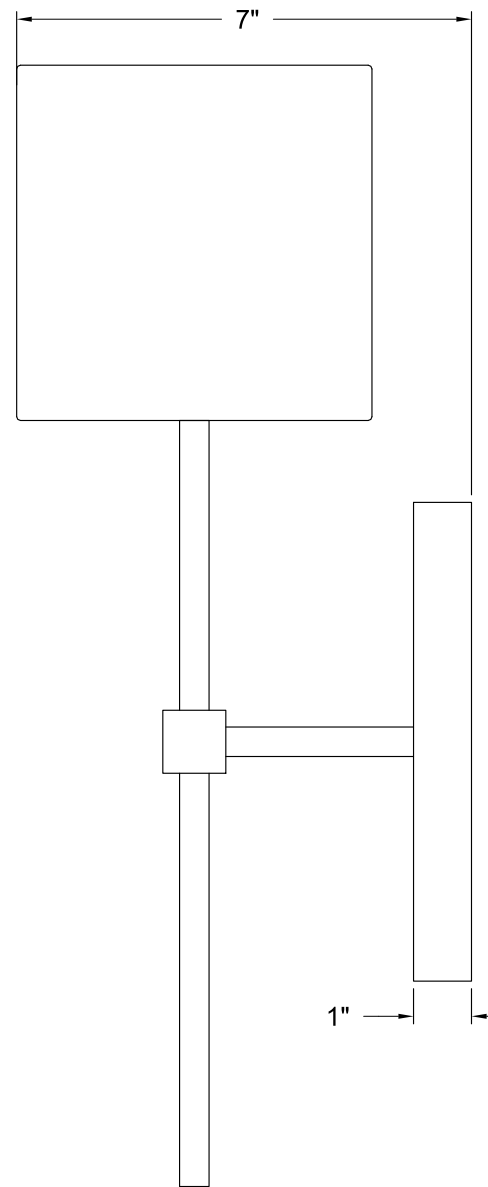

FRONT VIEW

SIDE VIEW

Item number:
WS159

Product name:
Fico

Overall dimensions:
5 1/2"W x 17 1/2"H x 7"D

RENWIL[®]
EST. 1967