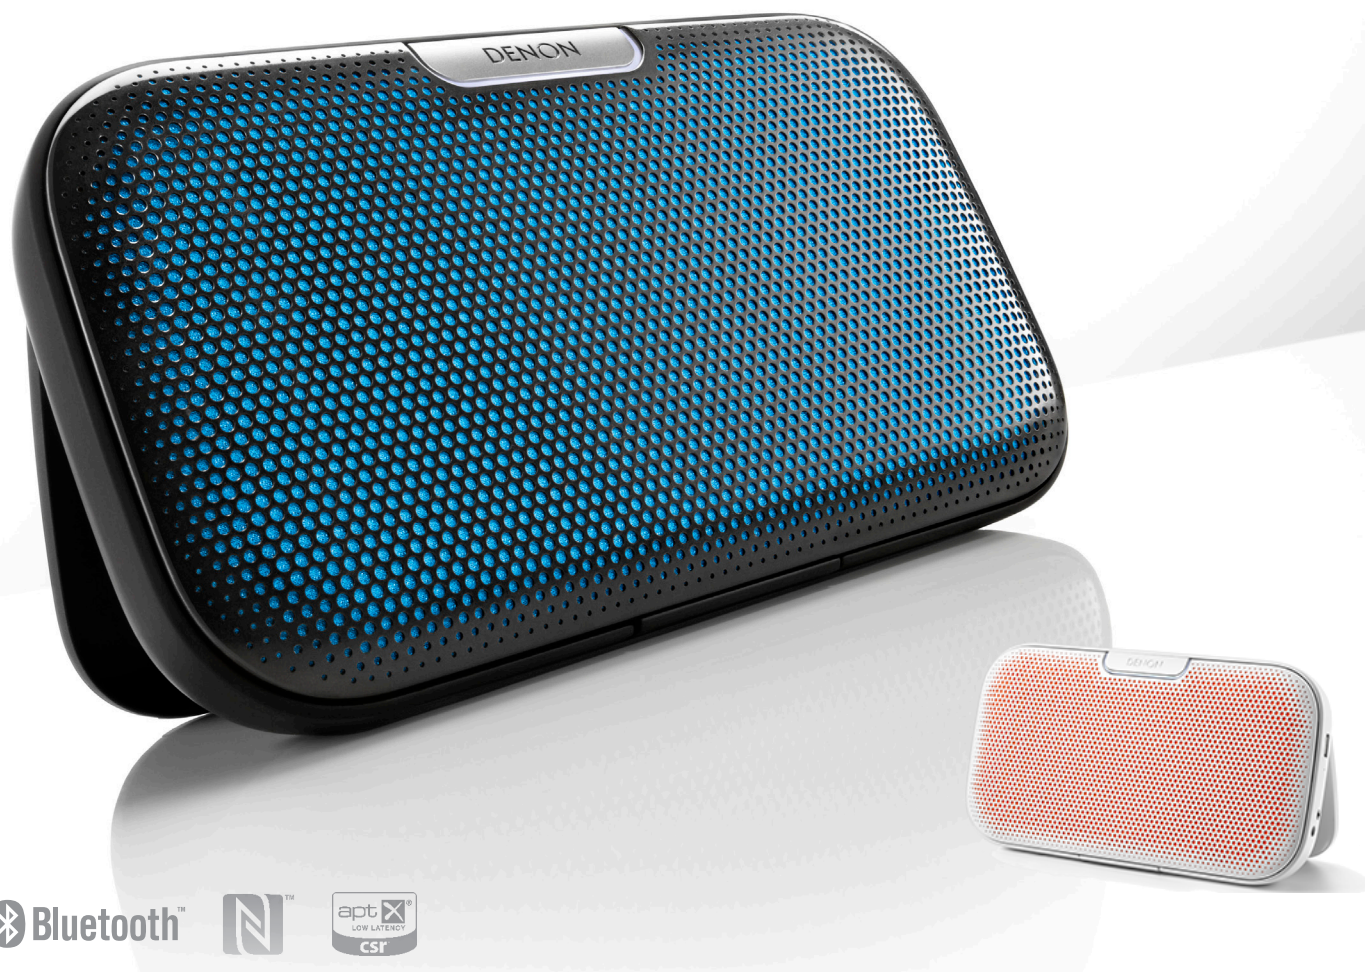

## ENVAYA

PORTABLE BLUETOOTH  
SPEAKER

DENON®

## PORTABLE PREMIUM SOUND FOR YOUR MOBILE DEVICE

For sensational sound on-the-go, the Denon Envaya Portable Bluetooth® Speaker features the latest performance advances for listening to music, watching movies, video, TV, or gaming on Bluetooth mobile devices.

The sleek, highly compact, simple to use portable speaker system boasts best-in-class performance features, including the latest Bluetooth® aptX® Low Latency CD quality wireless streaming technology, NFC 'pairing', and extraordinary sound reproduction capabilities, far beyond its compact size.

The Italian inspired design sports a large aesthetically formed metallic speaker grille, detachable to allow personalization of the color scheme by swapping the four included interchangeable color grille fabrics. The Envaya's form factor is truly portable. A single-handed