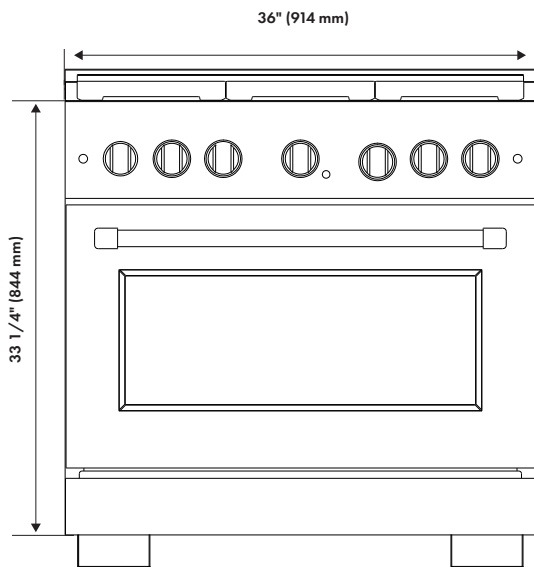

PARAMOUNT RANGE SERIES (SDR)

36 in. 5.2 cu. ft. Dual Fuel Range with 6 Burner Gas Cooktop and Electric Convection Oven

ZLINE
ATTAINABLE LUXURY®

FRONT VIEW