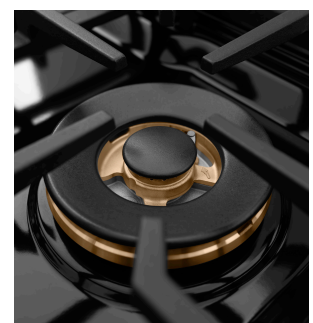

Set of 6 Italian
Brass Burners

SATIN STAINLESS STEEL

Satin Stainless Steel	SDRS-BR-36
Black Satin Stainless Steel	SDRBS-BR-36

*Assembly Required: Colored doors will ship separately

*Assembly Required: Brass burners will ship separately