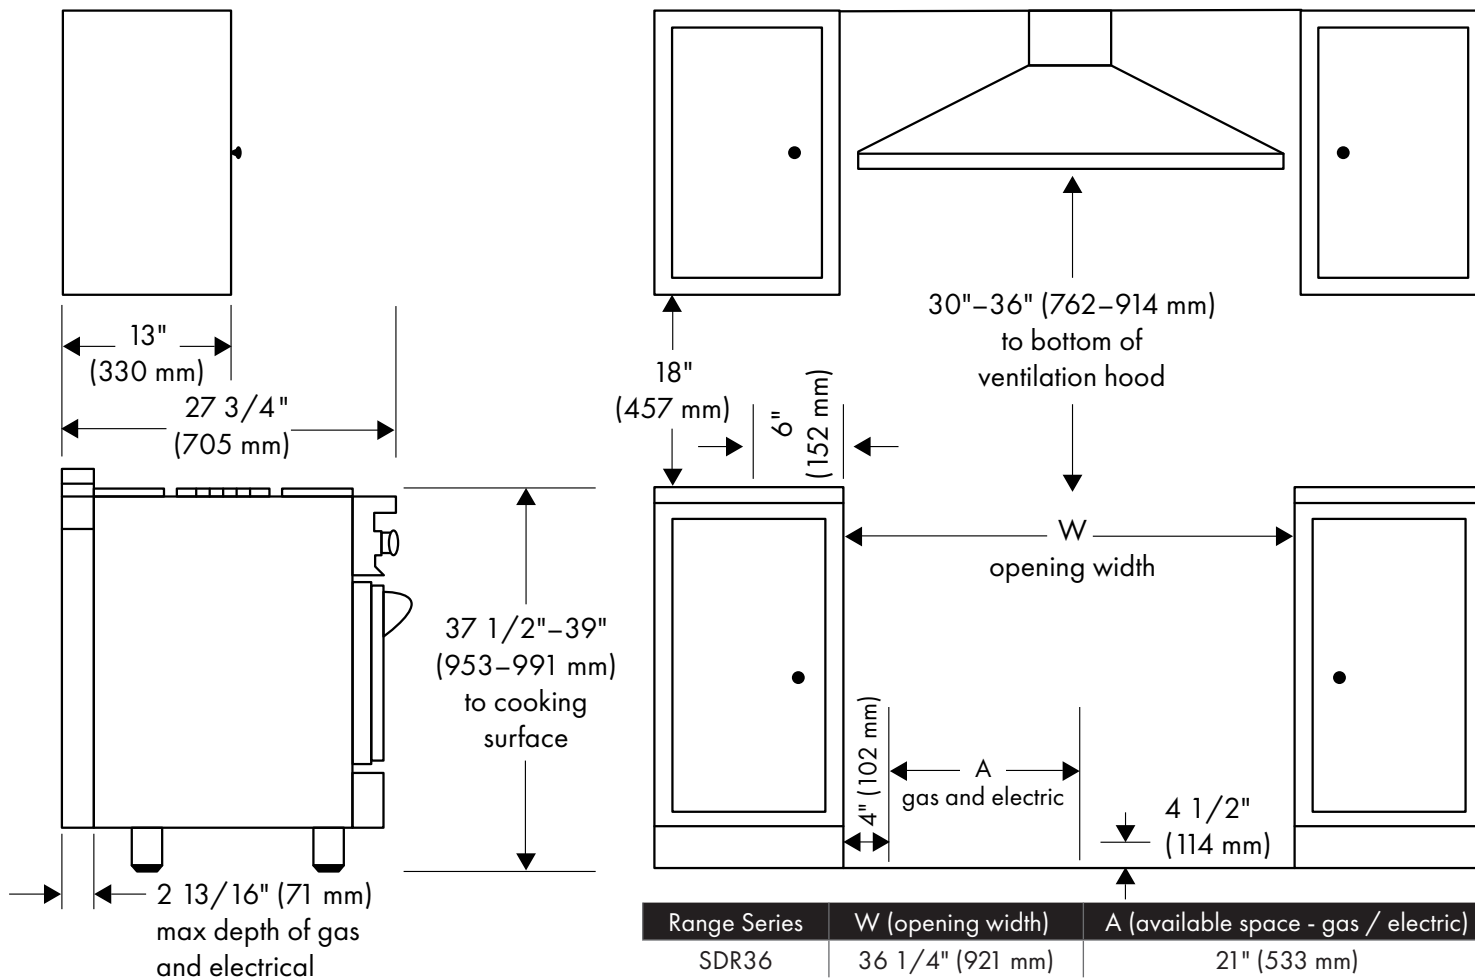

INSTALLATION RESOURCES

Installation / User Manual

[Click Here](#)