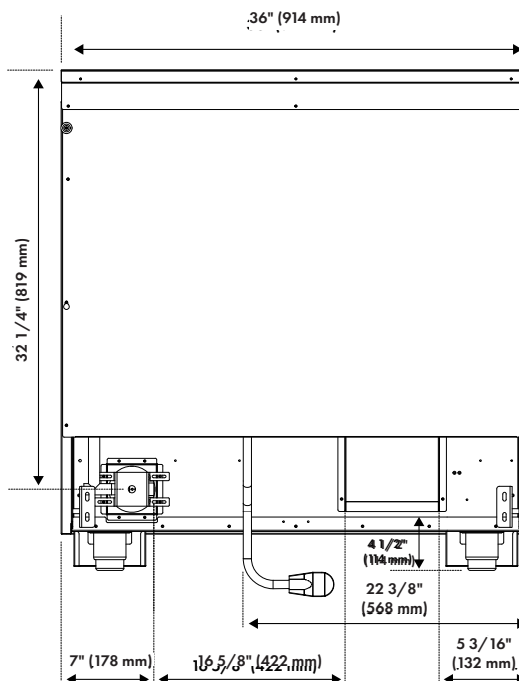

PARAMOUNT RANGE SERIES (SDR)

36 in. 5.2 cu. ft. Dual Fuel Range with 6 Burner Gas Cooktop and Electric Convection Oven

ZLINE
ATTAINABLE LUXURY®

BACK VIEW

INSTALLATION RESOURCES

Installation / User Manual

[Click Here](#)