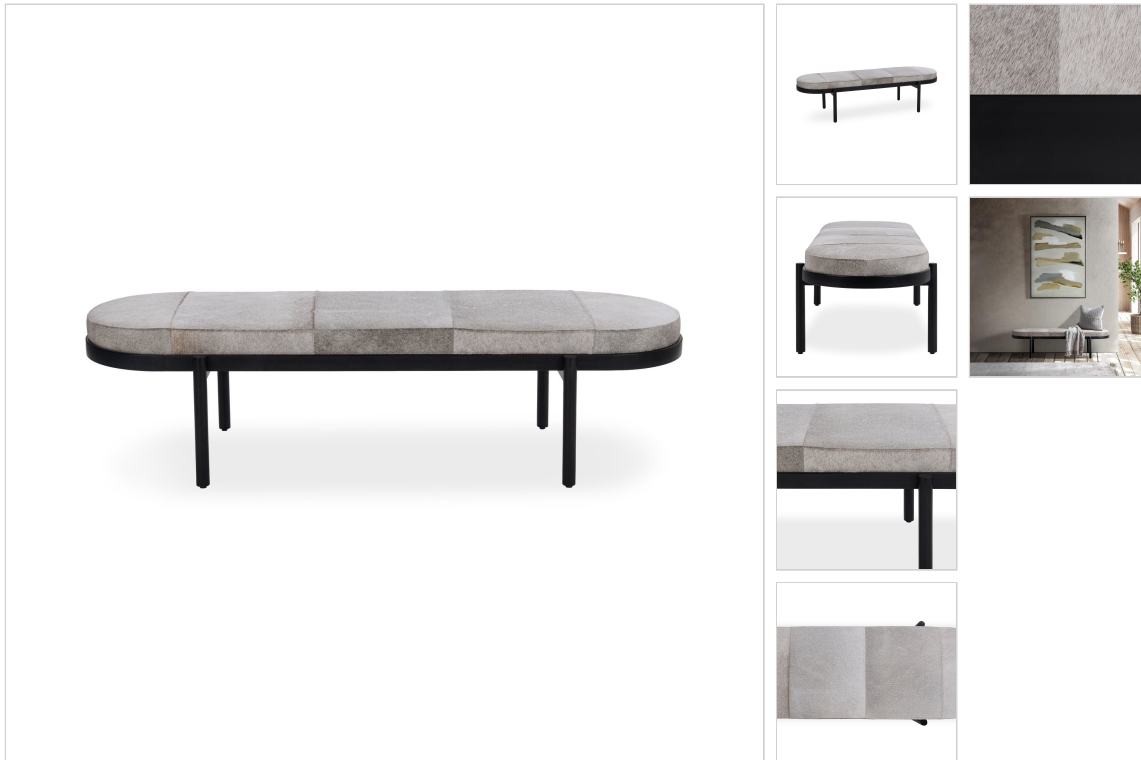

SKU: 53002134

EVELYN ACCENT BENCH – SPARROW GRAY

DETAILS

Materials: Hair on Hide,Iron

Individual Product Dimensions: 70.00W x 20.00D x 18.00H

SHIPPING

Total Boxes: 1

Product Cubic Feet: 11.66

Packaged Dimensions: 73.00W x 23.00D x 12.00H

Requires Assembly