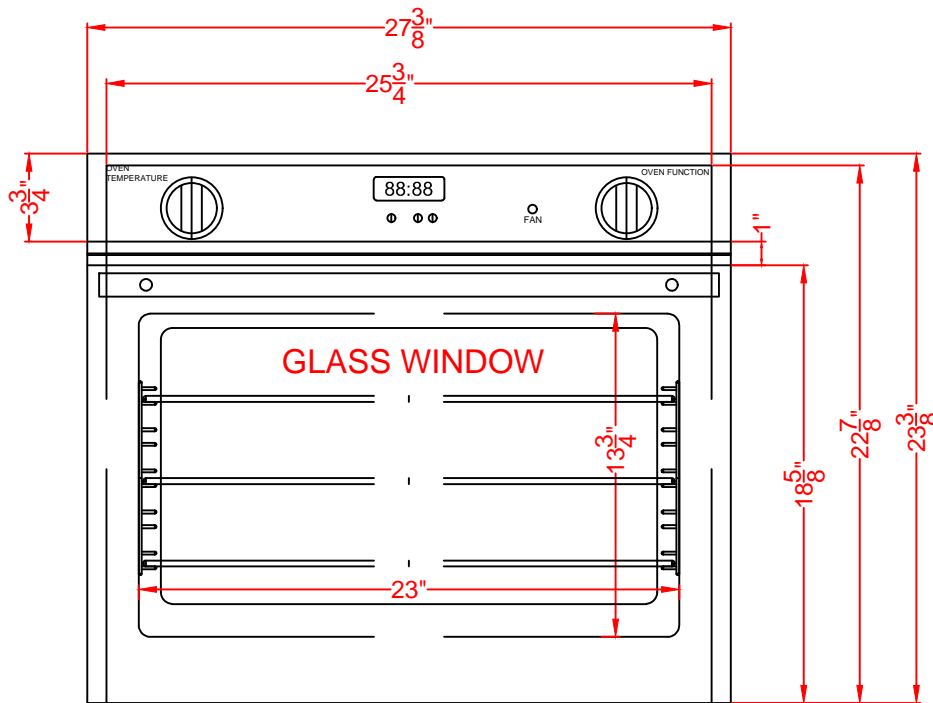

TOP VIEW

FRONT VIEW

SGWOGD27
Gas Wall Oven
10/11/22

SUMMIT
 FELIX STORCH, INC.
www.summitappliance.com
 718-393-3900