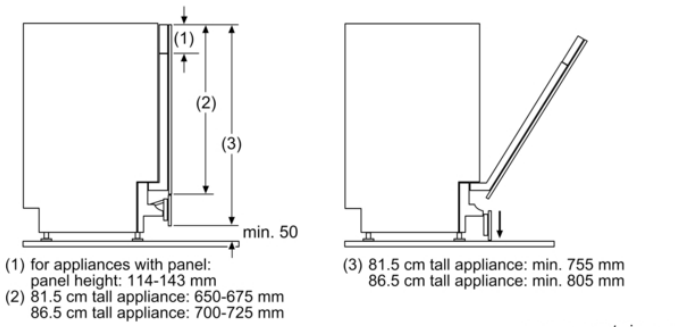

SMZ5003

Dishwasher Accessory Kit

Retractable hinge f. high corpus dimens.

Features and Benefits

Notes: All height, width and depth dimensions are shown in inches. *Please refer to installation instructions prior to making cutout. BSH reserves the absolute and unrestricted right to change product materials and specifications, at any time, without notice. Consult the product's installation instructions for final dimensional data and other details. Applicable product warranty can be found in a accompanying product literature or you may contact your account manager for further details.

Litho Date: 11/2022

SMZ5003

Dishwasher Accessory Kit

Retractable hinge f. high corpus dimens.

Features

Product Description	
Brand	Accessory
Product name / series name	Bosch
SKU	SMZ5003
Internal article number	00000000000648174
EAN code	4242002476254
Product packaging dimensions (HxWxD)	
Net weight	2.000
Quantity per packing unit	2
Standard number of units per pallet	1
UPC code	200
Product image	825225876281
	MCSA045647_DA021000_def.jpg

Technical Specification

Notes: All height, width and depth dimensions are shown in inches. *Please refer to installation instructions prior to making cutout. BSH reserves the absolute and unrestricted right to change product materials and specifications, at any time, without notice. Consult the product's installation instructions for final dimensional data and other details. Applicable product warranty can be found in a accompanying product literature or you may contact your account manager for further details.