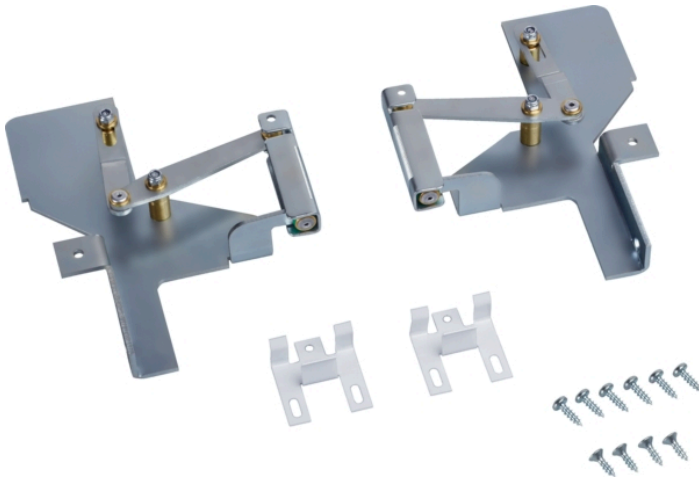

SMZ5003

Dishwasher Accessory Kit

Retractable hinge f. high corpus dimens.

Features and Benefits

Notes: All height, width and depth dimensions are shown in inches. *Please refer to installation instructions prior to making cutout. BSH reserves the absolute and unrestricted right to change product materials and specifications, at any time, without notice. Consult the product's installation instructions for final dimensional data and other details. Applicable product warranty can be found in a accompanying product literature or you may contact your account manager for further details.

Litho Date: 11/2022

SMZ5003

Dishwasher Accessory Kit

Retractable hinge f. high corpus dimens.

Features

Product Description	
Brand	Accessory
Product name / series name	Bosch
SKU	SMZ5003
Internal article number	00000000000648174
EAN code	4242002476254
Product packaging dimensions (HxWxD)	
Net weight	2.000
Quantity per packing unit	2
Standard number of units per pallet	1
UPC code	200
Product image	825225876281
	MCSA045647_DA021000_def.jpg