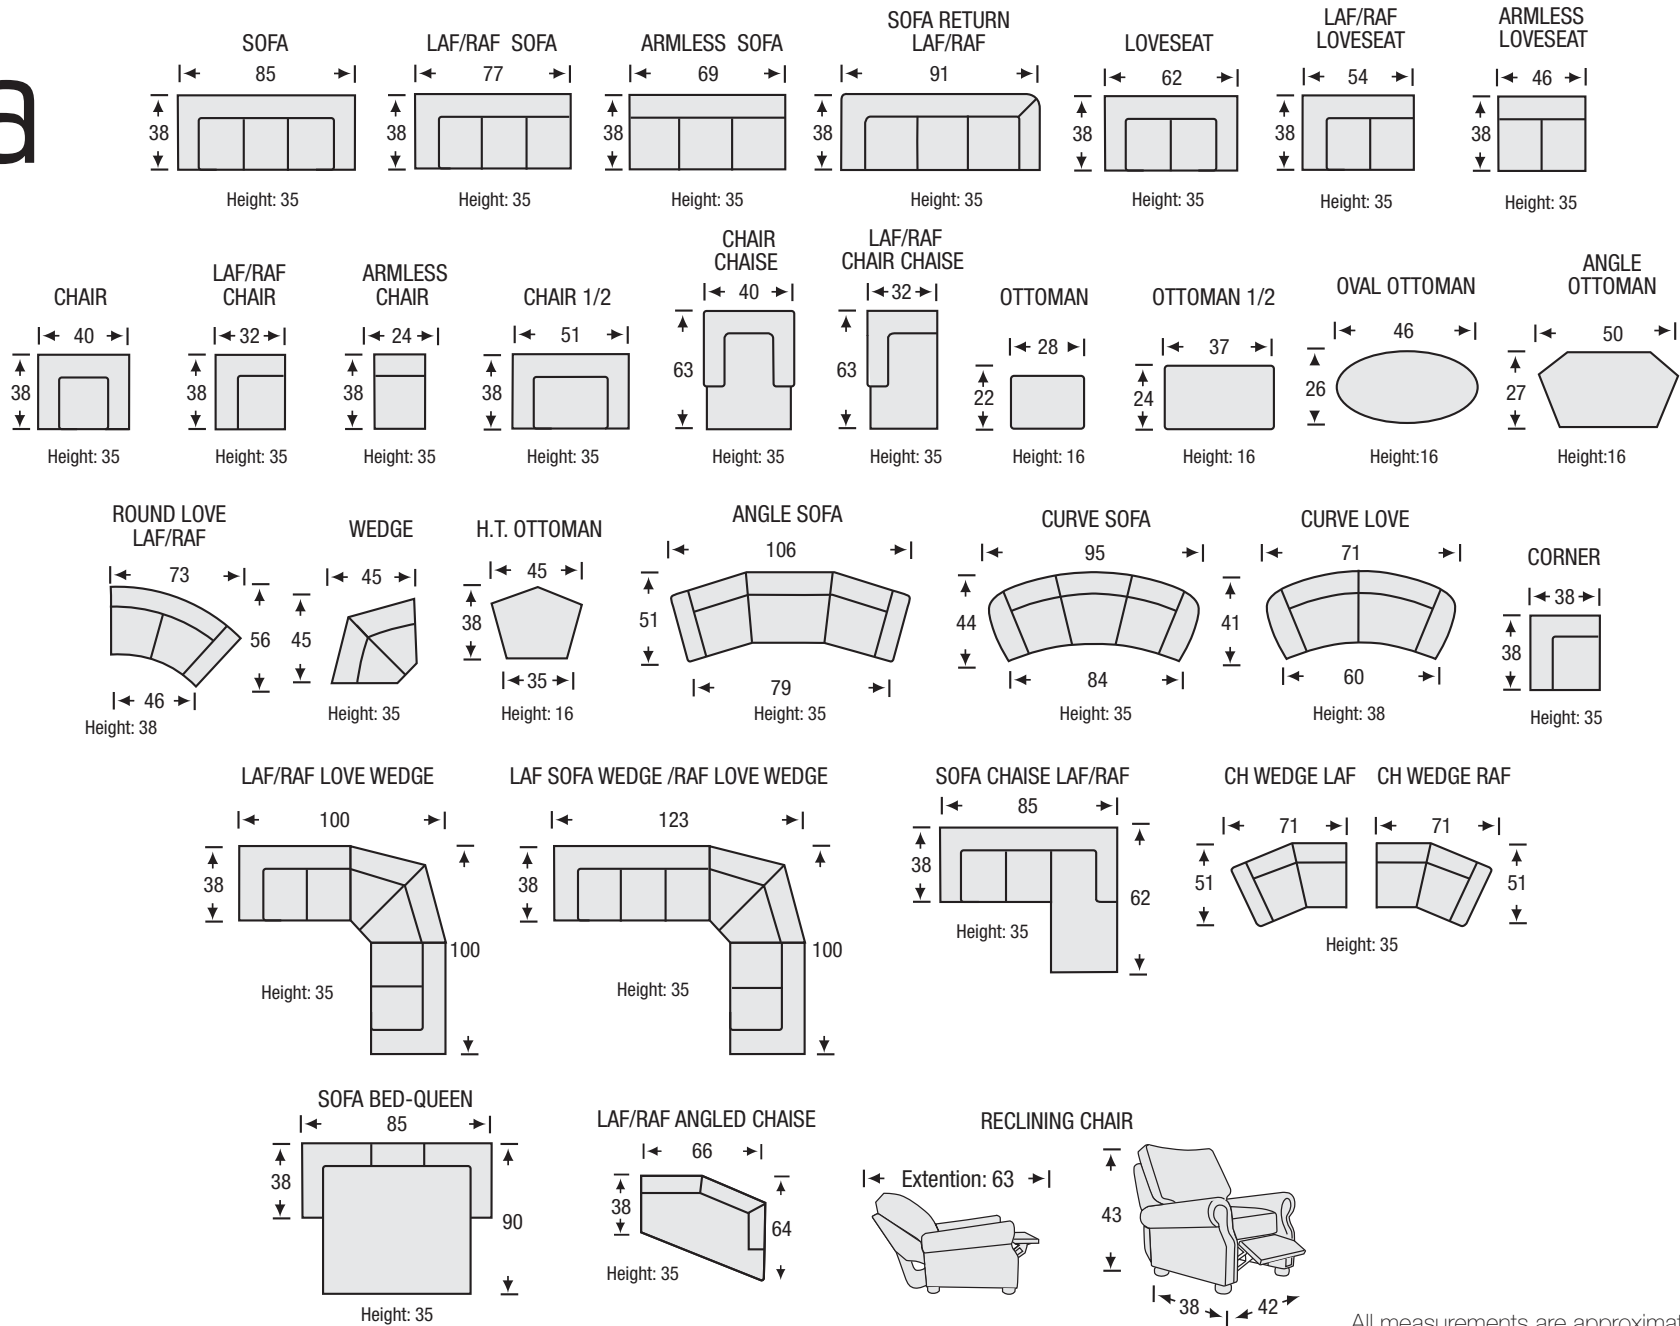

## Sofa Collection

The Sonoma Sofa features:

- 8 Way Hand Tied Spring System
- Pocket Coil Seating with Feather Blend Topper
- Fibre Filled Back Cushions
- Loose Seat and Loose Back

**LEGACY**  
LEATHER

---

## Sofa Collection

Seat Depth	20
Seat Height	18
Arm Height	25

8-Way  
hand tied  
Spring Construction

The hallmark in luxury seating.

All measurements are approximate. Sizes may vary.

The Campio Group Fine Leather Furniture, 5770 Highway #7, Unit 1, Woodbridge, On L4L 1T8, Tel: 905.850.6636 • Fax: 905.850.6640