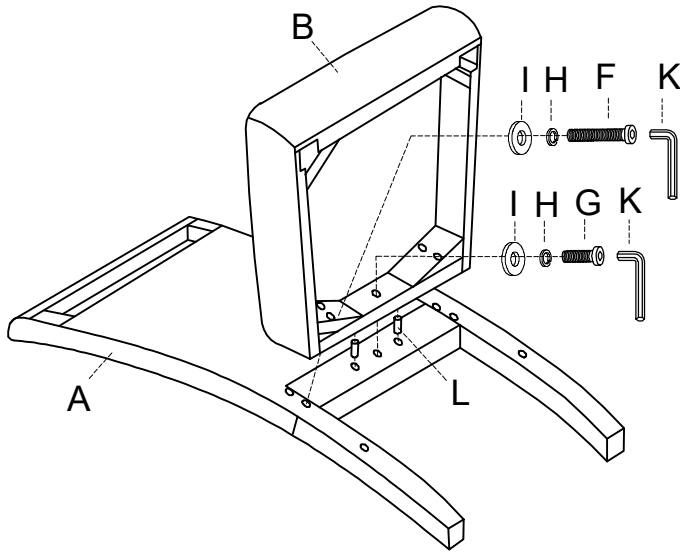

ASSEMBLY INSTRUCTION

Model: D1321DC

Description: DINING CHAIR

Thank you for purchasing this quality product. Be sure to check all packing material carefully for small parts that may have come loose inside the carton during shipment.

Step 1

Step 2

Step 3

PARTS			
A		Chair Back	1pc
B		Seat	1pc
C		Front Left Leg	1pcs
D		Front Right Leg	1pcs
E		Side Stretcher	2pcs
HARDWARE LIST			
F		Ø5/16"*3-1/2"	4pcs
G		Ø5/16"*2-1/4"	5pcs
H		Ø5/16"	9pcs
I		Ø5/16"*22mm	9pcs
K		M5	1pc
L		Ø10*30mm	2pcs
M		Ø8*1-3/4"	4pcs