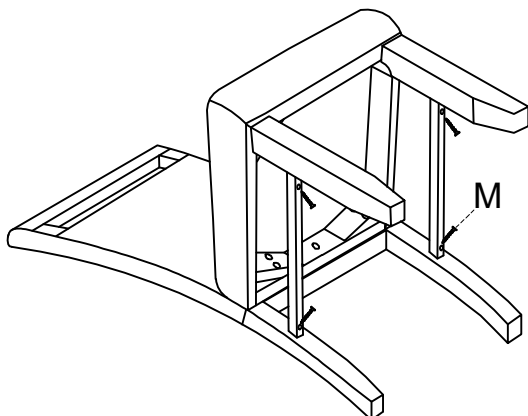

ASSEMBLY INSTRUCTION

Model: D1321DC

Description: DINING CHAIR

Thank you for purchasing this quality product. Be sure to check all packing material carefully for small parts that may have come loose inside the carton during shipment.

Step 1

Step 2

Step 3

PARTS			
A		Chair Back	1pc
B		Seat	1pc
C		Front Left Leg	1pcs
D		Front Right Leg	1pcs
E		Side Stretcher	2pcs
HARDWARE LIST			
F		Ø5/16"*3-1/2"	4pcs
G		Ø5/16"*2-1/4"	5pcs
H		Ø5/16"	9pcs
I		Ø5/16"*22mm	9pcs
K		M5	1pc
L		Ø10*30mm	2pcs
M		Ø8*1-3/4"	4pcs