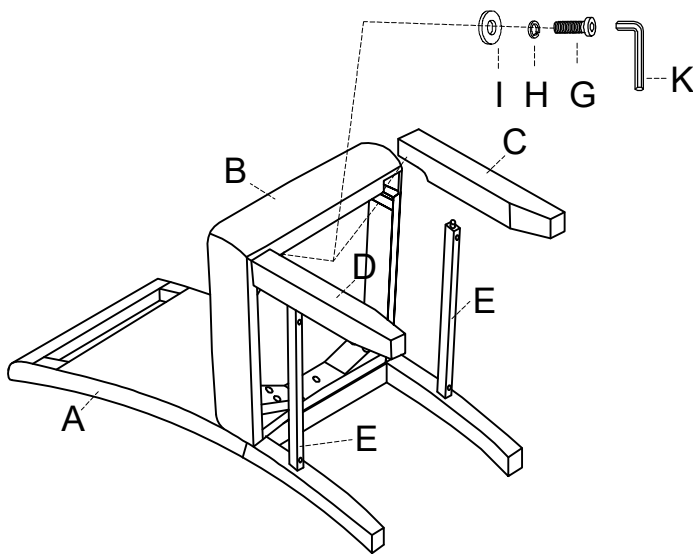

ASSEMBLY INSTRUCTION

Model: D1321DC

Description: DINING CHAIR

Thank you for purchasing this quality product. Be sure to check all packing material carefully for small parts that may have come loose inside the carton during shipment.

Step 1

Step 2

Step 3

PARTS			
A		Chair Back	1pc
B		Seat	1pc
C		Front Left Leg	1pcs
D		Front Right Leg	1pcs
E		Side Stretcher	2pcs
HARDWARE LIST			
F		Ø5/16"*3-1/2"	4pcs
G		Ø5/16"*2-1/4"	5pcs
H		Ø5/16"	9pcs
I		Ø5/16"*22mm	9pcs
K		M5	1pc
L		Ø10*30mm	2pcs
M		Ø8*1-3/4"	4pcs