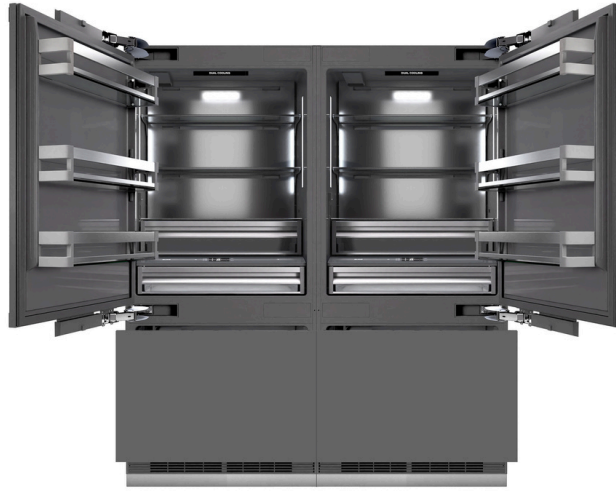

## INTRODUCTION

Luxury isn't meant to be desired - it's meant to be attainable. The ZLINE Autograph Edition 72 in. 39.6 cu. ft. Panel Ready French Door Built-In Bottom Freezer Refrigerator with Water Dispensers and Ice Makers with Graphite Gray Interior and Champagne Bronze Accents (GRBITZ-72-CB) provides the ultimate upgrade to the center of your home by pairing premium dual cooling technology with enhanced storage capacity for multiple grocery items. Achieve ZLINE Attainable Luxury® excellence with innovative features designed to enhance your kitchen's cooling and freezing capability.

**LED Illumination** - Easily spot items inside both fridge compartments thanks to cool white LED interior lights along the walls and ceiling that illuminate when you open doors

**Adjustable Shelves and Bins** - Easily store larger items with 6 spill-resistant glass shelves and 6 door bins in the fridge compartment, as well as 4 full-extension drawers in the freezer

### DIMENSIONS

Product Dimensions (in.)	71.63 in. W x 23.31 in. D x 83.5 in. H
Cutout Dimensions (in.)	72 in. W x 25 in. D x 84 in. H

**ZLINE**  
ATTAINABLE LUXURY®

**SPECIFICATIONS IN-DEPTH**

**GENERAL PROPERTIES**

SKU	GRBITZ-72-CB
Finish	Champagne Bronze
Additional Temp Zone Control	30°F (-1 °C) - 41°F (5°C)
Capacity	39.6 cu. ft.
Decibels	43 dBA
Door Alarm	Yes
Door Bins	6
Door Style	French Door
Flex Drawer Capacity	2.2 cu. ft.
Freezer Capacity	11.2 cu. ft.
Freezer Door Style	Pull-Out Drawer
Freezer Drawer Bins	4
Ice Maker	Yes
Ice/Water Dispenser Location	Internal
Lights	8 LED (6 fridge, 2 freezer)
Number of Fridge Shelves	6
Mount Type	Built-In