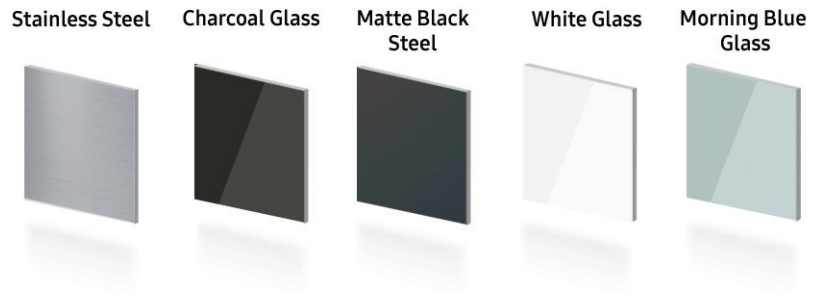

RA-F18DBB

SAMSUNG

Bespoke 4-Door Flex™ Refrigerator Panel - Bottom Panel

Design a refrigerator that's uniquely you.

Personalize your Bespoke 4-Door Flex™ Refrigerator with customizable and changeable freezer door panels. Choose from a range of colors and either steel or glass finishes, to design a refrigerator that expresses your personal style. If you want to update your décor, you can simply change the color of your refrigerator by choosing new panels.

Bespoke Panel Color Selection

Product Dimensions & Weight (WxHxD)

Dimensions: 17⁵/₈" x 30⁵/₈" x 1"

Steel Panel Weight: 4.67 lbs

Glass Panel Weight: 6.55 lbs

Shipping Dimensions & Weight (WxHxD)

Dimensions: 20¹/₂" x 33¹/₈" x 2¹/₂"

Steel Panel Weight: 6.23 lbs

Glass Panel Weight: 8.10 lbs

Color

Stainless Steel

Charcoal Glass

Matte Black Steel

White Glass

Morning Blue Glass