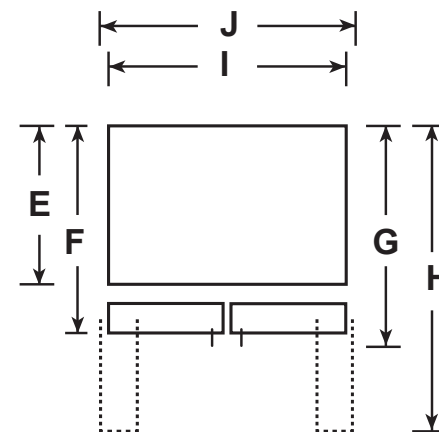

### DIMENSIONS AND INSTALLATION INFORMATION (IN INCHES)

Overall Dimensions	A - Overall Height to top of door (in)	70
	B - Height to top of hinge cover (in)	69 3/4
	C - Height to top of case (in)	68 5/8
	D - Hinge Cover Depth from Case Flange (in)	6
	E - Case Depth without door (in)	29
	F - Case Depth without Door Handle (in)	34 1/4
	G - Overall Case Depth with Door Handle (in)	36 3/4
	H - Depth with FF Door open 90 deg (in)	48 3/8
	I - Case Width (in)	35 3/8
	J - Width with door open 90 deg including handle (in)	44 7/8
	K - Top endcap of FZ drawer to floor (in)	24 1/2
	L - Top endcap of Middle drawer to floor (in)	33 1/2
M - End cap to End cap height of middle drawer (in)	8 5/8	