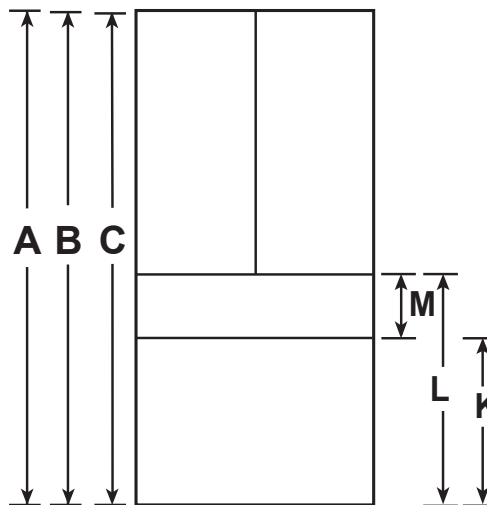

### DIMENSIONS AND INSTALLATION INFORMATION (IN INCHES)

Overall Dimensions	A - Overall Height to top of door (in)	70
	B - Height to top of hinge cover (in)	69 3/4
	C - Height to top of case (in)	68 5/8
	D - Hinge Cover Depth from Case Flange (in)	6
	E - Case Depth without door (in)	29
	F - Case Depth without Door Handle (in)	34 1/4
	G - Overall Case Depth with Door Handle (in)	36 3/4
	H - Depth with FF Door open 90 deg (in)	48 3/8
	I - Case Width (in)	35 3/8
	J - Width with door open 90 deg including handle (in)	44 7/8
	K - Top endcap of FZ drawer to floor (in)	24 1/2
	L - Top endcap of Middle drawer to floor (in)	33 1/2
M - End cap to End cap height of middle drawer (in)	8 5/8	