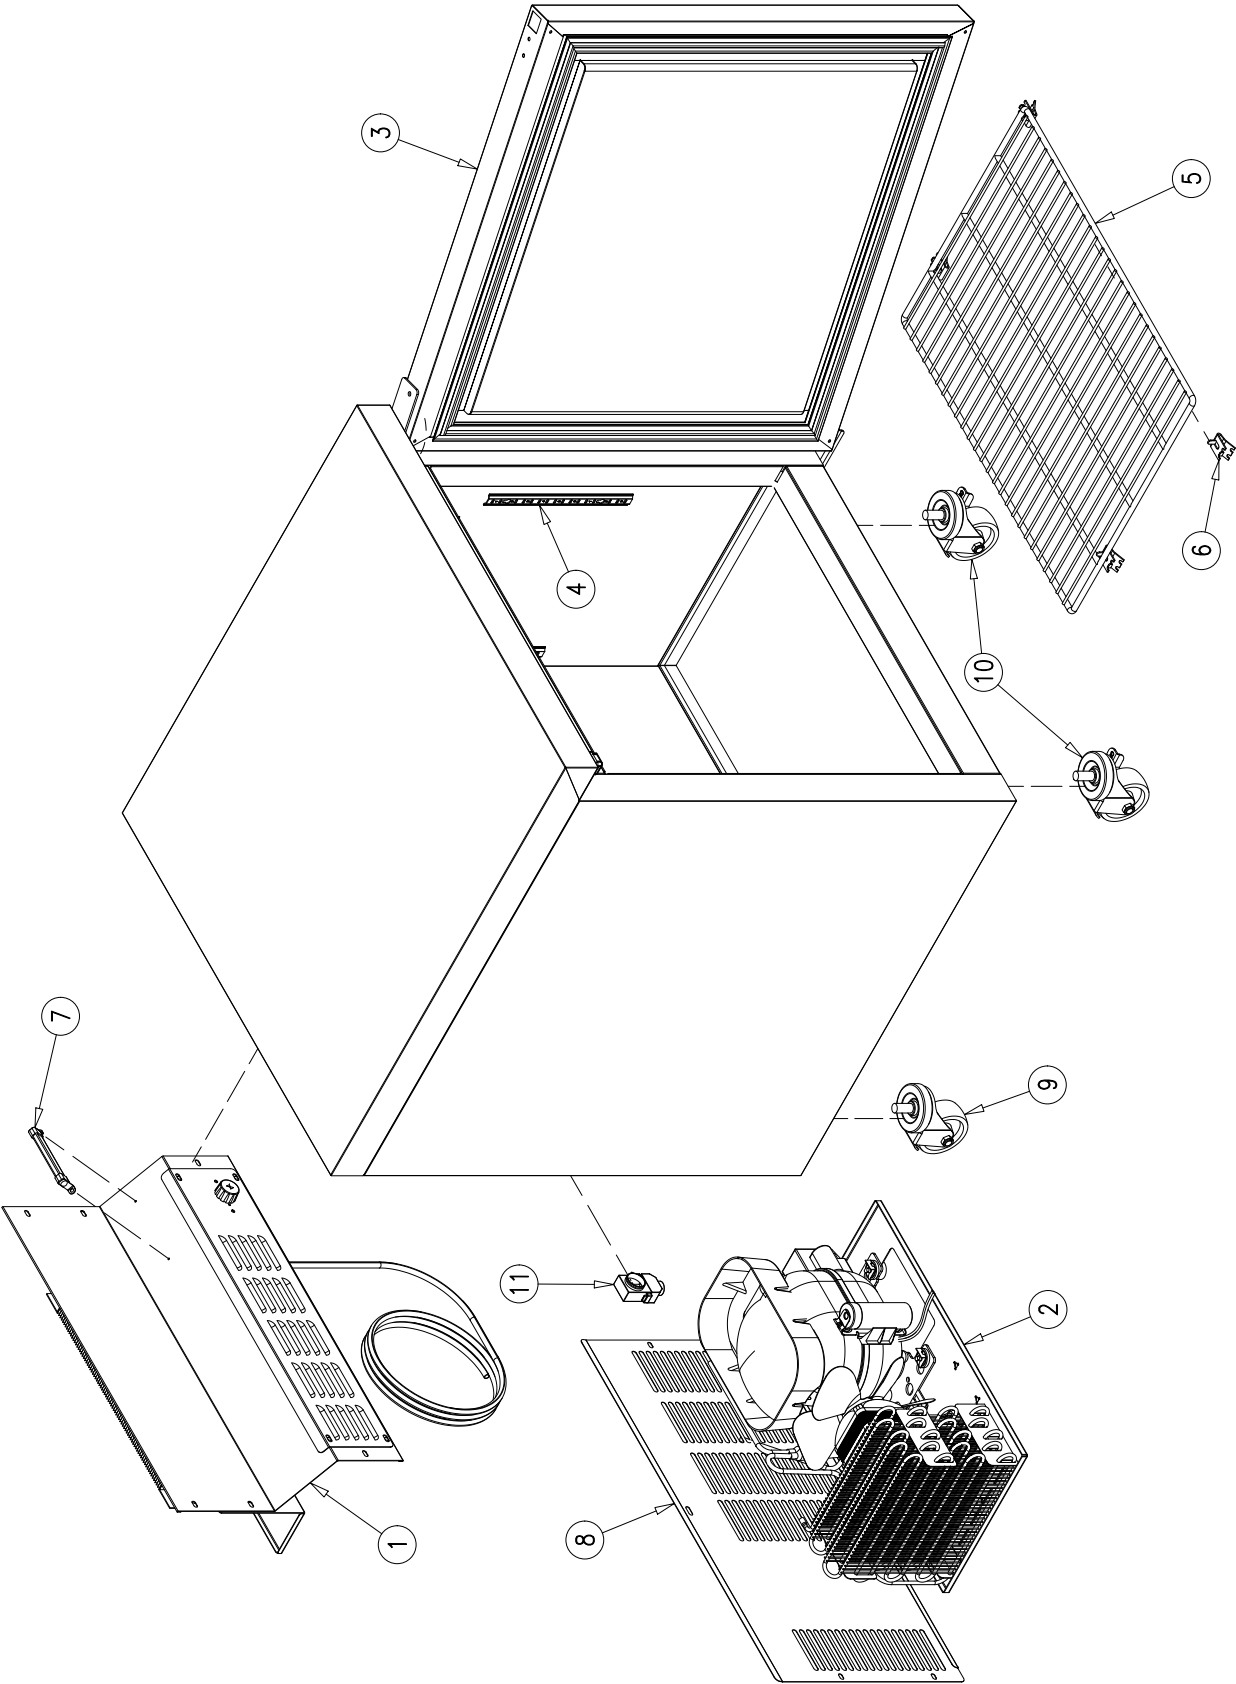

VALIANCE®

by

HOSHIZAKI

Parts List

VUF27A

TABLE OF CONTENTS

MAIN ASSEMBLY	3
EVAPORATOR ASSEMBLY	5
CONDENSING UNIT ASSEMBLY	7
DOOR ASSEMBLY	9

NOTE:

To order spare parts, always include the following information:

- *Model Number* _____
- *Serial Number* _____

MAIN ASSEMBLY

MAIN ASSEMBLY

<i>Item No.</i>	<i>Description</i>	<i>Part No.</i>	<i>Quantity per cooler</i>
1	EVAPORATOR ASSEMBLY	OT-EV-0221	1
2	CONDENSING UNIT ASSEMBLY	OT-UN-0393	1
3	DOOR ASSEMBLY	OT-PTA-0257-836	1
4	PILASTER (233 mm)	OT-PI-5-233	4
5	FLAT SHELF	SH-0559-HD-GR	1
6	SHELF CLIP	CL-51-SS-E	4
7	THERMOMETER	TH-1-E	1
8	BACK GRILL	OT-22341	1
9	BACK NON-LOCKING CASTER	CA-4	2
10	FRONT LOCKING CASTER	CA-4-BR	2
11	PRESSURE RELIEF VALVE	VA-110	1

EVAPORATOR ASSEMBLY

EVAPORATOR ASSEMBLY

<i>Item No.</i>	<i>Description</i>	<i>Part No.</i>	<i>Quantity per cooler</i>
1	EVAPORATOR	CO-476	1
2	HEAT EXCHANGER	TUB-1301	1
3	SHROUD	OT-22285	1
4	EVAPORATOR SUPPORT	OT-22297	1
5	EVAPORATOR FAN MOTOR BRACKET	OT-22298	1
6	EVAPORATOR FAN MOTOR	FA-93-IP55-3585	1
7	CONTROL MODULE	CT-197-CO-327-K*	1
8	CABINET THERMISTOR	CT-180-3-CO	1
9	DEFROST THERMISTOR	CT-180-4-CO	1
10	CONTROL MODULE BRACKET	OT-22818	1
11	DEFROST SAFETY THERMOSTAT	OT-CT-11-R-EM	1
12	DEFROST HEATER	OT-EL854DR290-CO476	1
13	FAN POWER SUPPLY (1.25 Amp.)	OT-EL-151-T	1

* THE PART NUMBER CT-197-CO-327-K INCLUDES:
CONTROL MODULE CT-197-CO-327
CONTROL MODULE HARNESS OT-AR-5598
CABINET THERMISTOR CT-180-3-CO
DEFROST THERMISTOR CT-180-4-CO

CONDENSING UNIT ASSEMBLY

CONDENSING UNIT ASSEMBLY