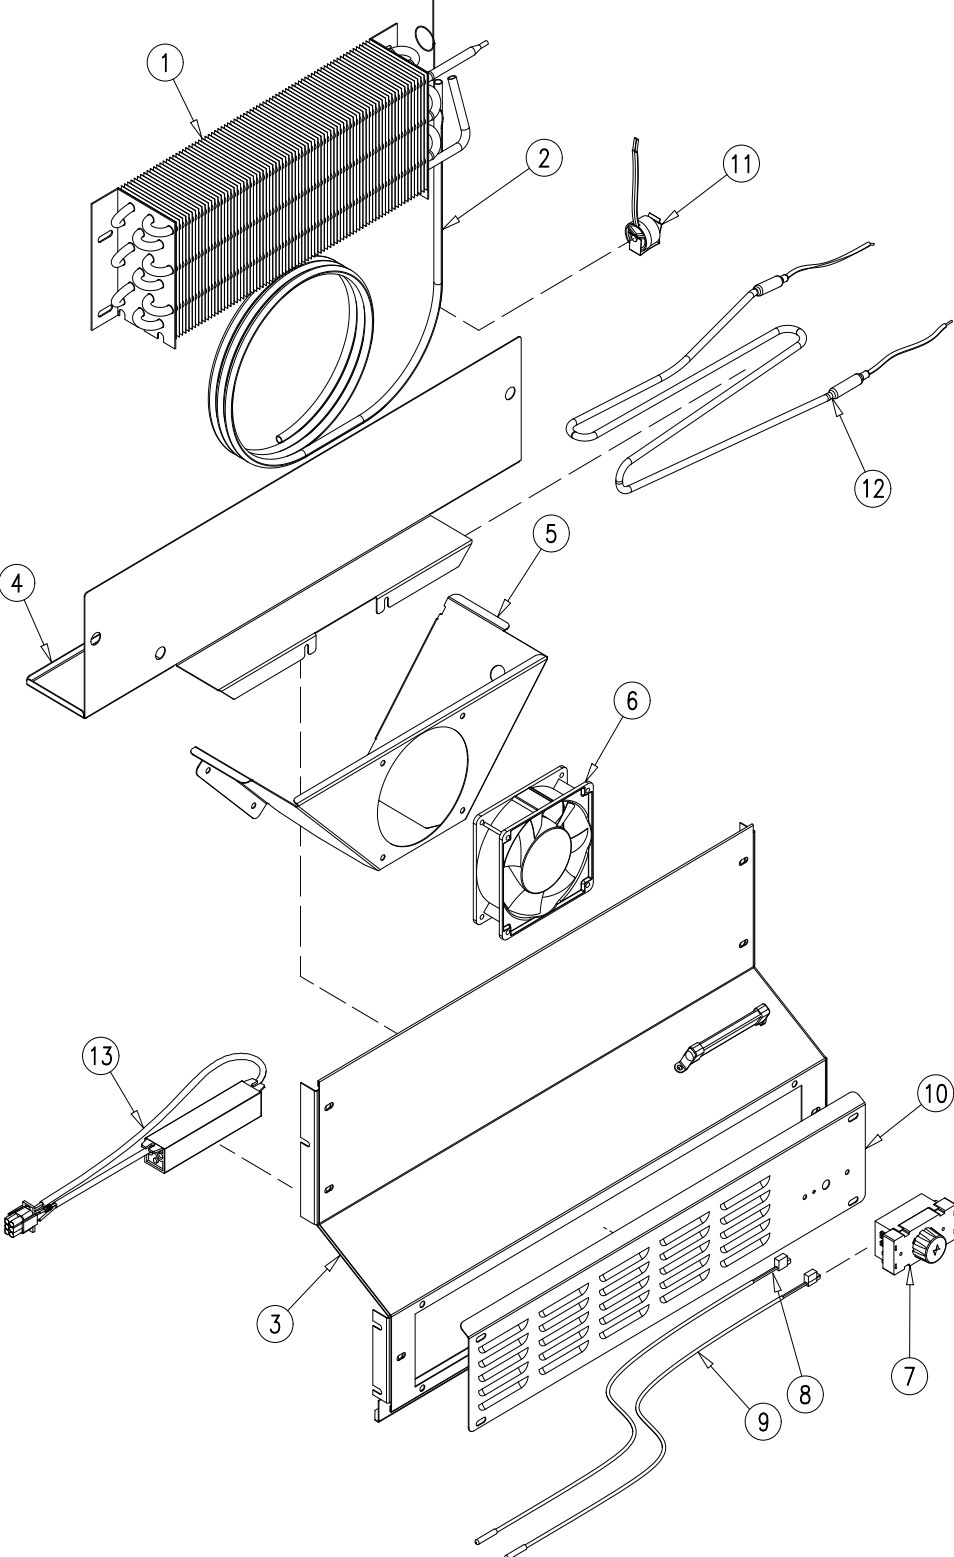

VALIANCE®

by

HOSHIZAKI

Parts List

VUF27A

TABLE OF CONTENTS

MAIN ASSEMBLY	3
EVAPORATOR ASSEMBLY	5
CONDENSING UNIT ASSEMBLY	7
DOOR ASSEMBLY	9

NOTE:

To order spare parts, always include the following information:

- *Model Number* _____
- *Serial Number* _____

MAIN ASSEMBLY

MAIN ASSEMBLY

<i>Item No.</i>	<i>Description</i>	<i>Part No.</i>	<i>Quantity per cooler</i>
1	EVAPORATOR ASSEMBLY	OT-EV-0221	1
2	CONDENSING UNIT ASSEMBLY	OT-UN-0393	1
3	DOOR ASSEMBLY	OT-PTA-0257-836	1
4	PILASTER (233 mm)	OT-PI-5-233	4
5	FLAT SHELF	SH-0559-HD-GR	1
6	SHELF CLIP	CL-51-SS-E	4
7	THERMOMETER	TH-1-E	1
8	BACK GRILL	OT-22341	1
9	BACK NON-LOCKING CASTER	CA-4	2
10	FRONT LOCKING CASTER	CA-4-BR	2
11	PRESSURE RELIEF VALVE	VA-110	1

EVAPORATOR ASSEMBLY

EVAPORATOR ASSEMBLY

<i>Item No.</i>	<i>Description</i>	<i>Part No.</i>	<i>Quantity per cooler</i>
1	EVAPORATOR	CO-476	1
2	HEAT EXCHANGER	TUB-1301	1
3	SHROUD	OT-22285	1
4	EVAPORATOR SUPPORT	OT-22297	1
5	EVAPORATOR FAN MOTOR BRACKET	OT-22298	1
6	EVAPORATOR FAN MOTOR	FA-93-IP55-3585	1
7	CONTROL MODULE	CT-197-CO-327-K*	1
8	CABINET THERMISTOR	CT-180-3-CO	1
9	DEFROST THERMISTOR	CT-180-4-CO	1
10	CONTROL MODULE BRACKET	OT-22818	1
11	DEFROST SAFETY THERMOSTAT	OT-CT-11-R-EM	1
12	DEFROST HEATER	OT-EL854DR290-CO476	1
13	FAN POWER SUPPLY (1.25 Amp.)	OT-EL-151-T	1

* THE PART NUMBER CT-197-CO-327-K INCLUDES:
CONTROL MODULE CT-197-CO-327
CONTROL MODULE HARNESS OT-AR-5598
CABINET THERMISTOR CT-180-3-CO
DEFROST THERMISTOR CT-180-4-CO

CONDENSING UNIT ASSEMBLY

CONDENSING UNIT ASSEMBLY