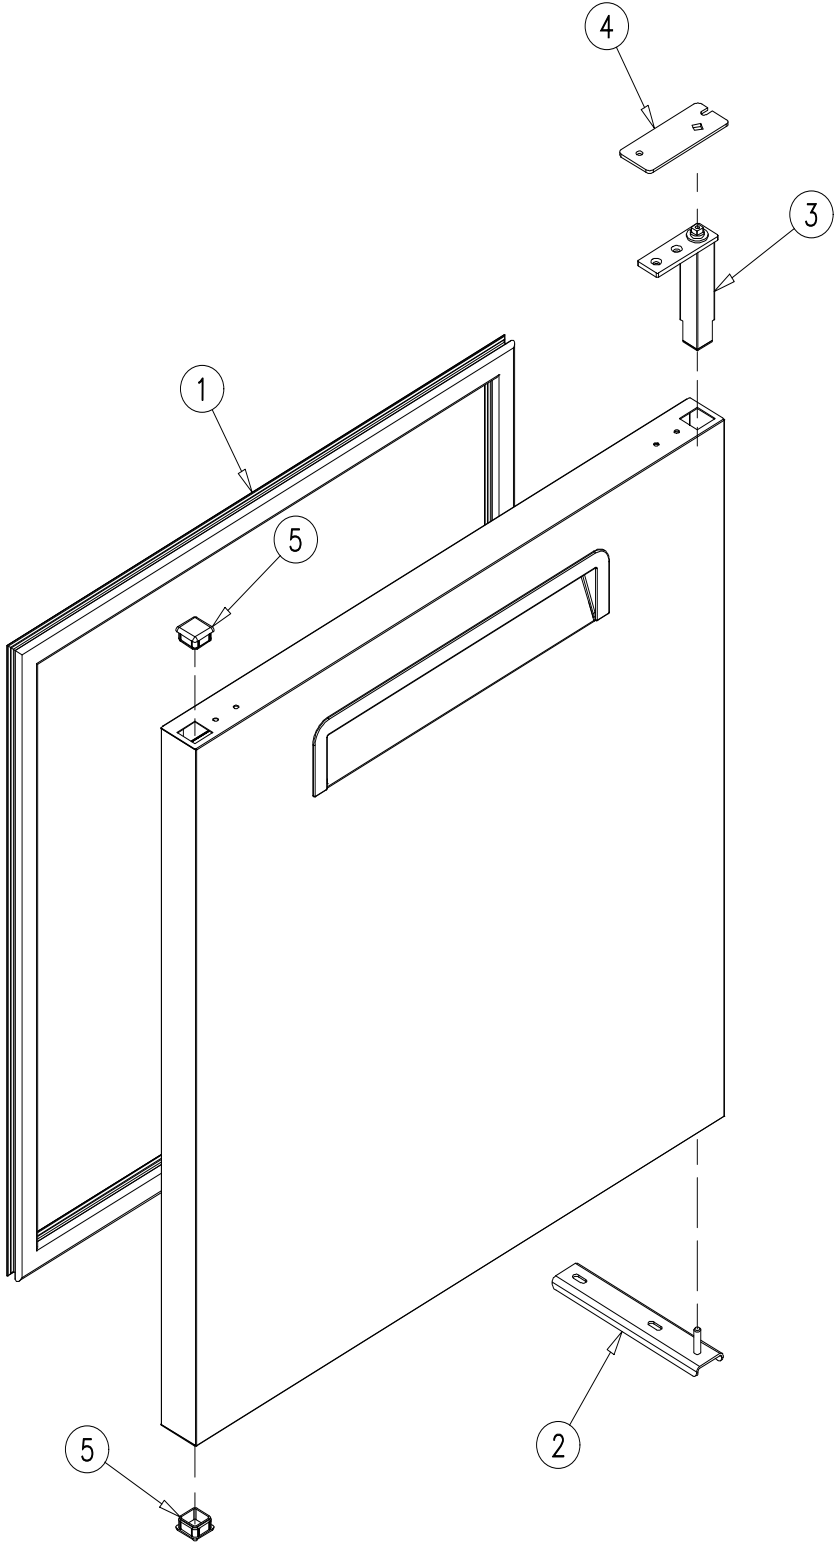

DOOR ASSEMBLY

DOOR ASSEMBLY

<i>Item No.</i>	<i>Description</i>	<i>Part No.</i>	<i>Quantity per cooler</i>
1	MAGNETIC GASKET	OT-GA-500-PTA-0257	1
2	LOWER HINGE ASSEMBLY	HA-613	1
3	TORSION MECHANISM	HA-612	1
4	TORSION MECHANISM CAP	OT-22263	1
5	DOOR PLUG	PL-191-G	2