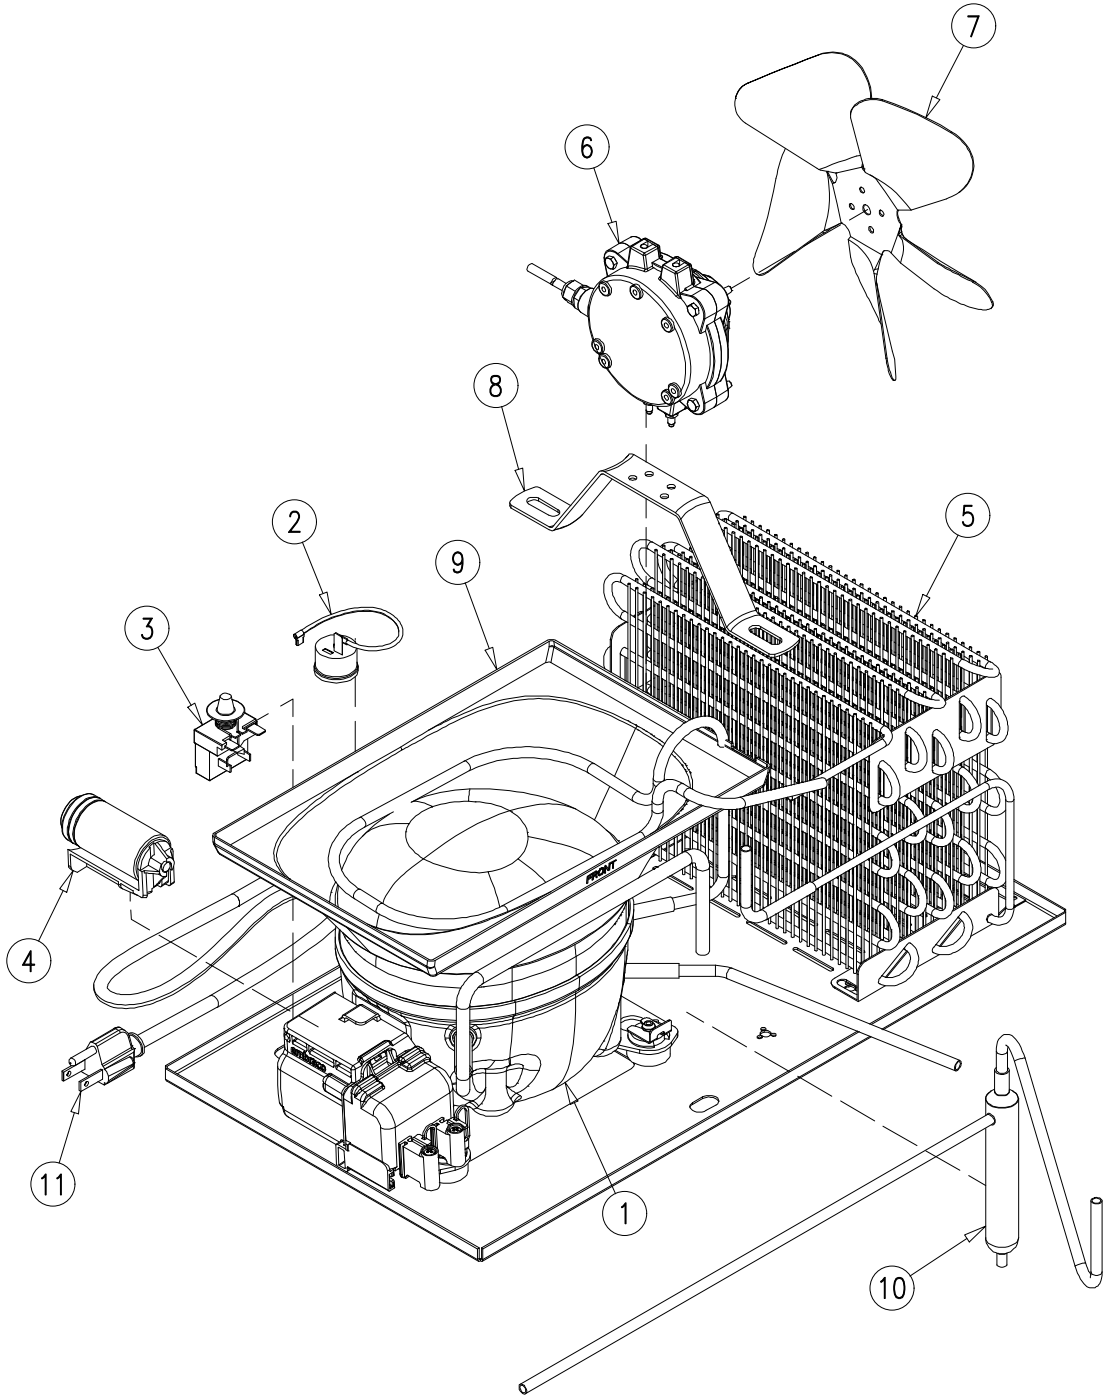

To order spare parts, always include the following information:

- *Model Number* _____
- *Serial Number* _____

MAIN ASSEMBLY

MAIN ASSEMBLY

<i>Item No.</i>	<i>Description</i>	<i>Part No.</i>	<i>Quantity per cooler</i>
1	EVAPORATOR ASSEMBLY	OT-EV-0221	1
2	CONDENSING UNIT ASSEMBLY	OT-UN-0393	1
3	DOOR ASSEMBLY	OT-PTA-0257-836	1
4	PILASTER (233 mm)	OT-PI-5-233	4
5	FLAT SHELF	SH-0559-HD-GR	1
6	SHELF CLIP	CL-51-SS-E	4
7	THERMOMETER	TH-1-E	1
8	BACK GRILL	OT-22341	1
9	BACK NON-LOCKING CASTER	CA-4	2
10	FRONT LOCKING CASTER	CA-4-BR	2
11	PRESSURE RELIEF VALVE	VA-110	1

EVAPORATOR ASSEMBLY

EVAPORATOR ASSEMBLY

<i>Item No.</i>	<i>Description</i>	<i>Part No.</i>	<i>Quantity per cooler</i>
1	EVAPORATOR	CO-476	1
2	HEAT EXCHANGER	TUB-1301	1
3	SHROUD	OT-22285	1
4	EVAPORATOR SUPPORT	OT-22297	1
5	EVAPORATOR FAN MOTOR BRACKET	OT-22298	1
6	EVAPORATOR FAN MOTOR	FA-93-IP55-3585	1
7	CONTROL MODULE	CT-197-CO-327-K*	1
8	CABINET THERMISTOR	CT-180-3-CO	1
9	DEFROST THERMISTOR	CT-180-4-CO	1
10	CONTROL MODULE BRACKET	OT-22818	1
11	DEFROST SAFETY THERMOSTAT	OT-CT-11-R-EM	1
12	DEFROST HEATER	OT-EL854DR290-CO476	1
13	FAN POWER SUPPLY (1.25 Amp.)	OT-EL-151-T	1

* THE PART NUMBER CT-197-CO-327-K INCLUDES:
CONTROL MODULE CT-197-CO-327
CONTROL MODULE HARNESS OT-AR-5598
CABINET THERMISTOR CT-180-3-CO
DEFROST THERMISTOR CT-180-4-CO

CONDENSING UNIT ASSEMBLY

CONDENSING UNIT ASSEMBLY

<i>Item No.</i>	<i>Description</i>	<i>Part No.</i>	<i>Quantity per cooler</i>
1	COMPRESSOR (1/5HP 115V/60HZ R-290)	EM2U3115U	1
2	EXTERNAL PROTECTOR (4TM319RFBYY-53)	EL-2087-R	1
3	PTC RELAY (8EA14C3)	EL-2086-R	1
4	START CAPACITOR (12 μ F-180V)	CAP-12-180	1
5	CONDENSER	CO-426-L	1
6	CONDENSER FAN MOTOR	FA-122-SW-1800-0396	1
7	CONDENSER FAN MOTOR BLADE	FA-2-SW	1
8	CONDENSER FAN MOTOR BRACKET	FA-39	1
9	DRAIN PAN	DP-6	1
10	DRIER	DR-31-2	1
11	POWER CORD (9 ft)	EL-1260-9	1