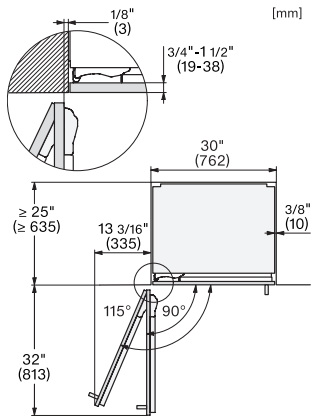

KFMC 3632 R

MasterCool™ fridge-freezer

MasterFresh Pro | AirClean system | IceMaker | M Touch Pro | ColdSteel

KFMC3632R+L, KFMC3836R+L, KFMC3834R+L,
MasterCool III, panel ready, top view