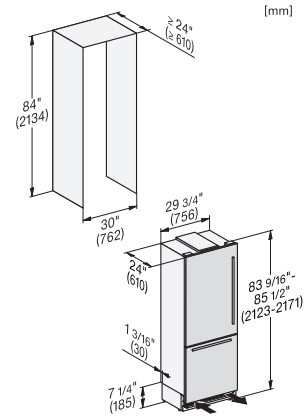

KFMC 3632 R

MasterCool™ fridge-freezer

MasterFresh Pro | AirClean system | IceMaker | M Touch Pro | ColdSteel

EAN: 4002516768685 / Material number: 12489450 /

Old Material Number: 38363200USA

Number of VeggieBoxes	1
No. of PerfectFresh drawers	1
Door rack for tins	2
Inner door racks for bottles	1
Freezer/freezer zone	
Number of freezer baskets	3
of which on telescopic rails	2
Efficiency and sustainability	
Energy Star Qualified	•
Safety	
Spill-proof glass shelves	•
Acoustic door alarm	•
Acoustic temperature alarm, freezer section	•
Technical data	
Niche width in inches (mm), min.	30 (762)
Niche width in inches (mm), max.	30 (762)
Niche height in inches (mm), min.	84 1/8 (2134)
Niche height in inches (mm), max.	84 1/8 (2134)
Niche depth in in.(mm)	25 (635)
Appliance width in in.(mm)	29 3/4 (756)
Appliance height in in.(mm)	83 5/8 (2125)
Appliance depth in in.(mm)	23 7/8 (608)
Weight in lbs.(kg)	435 (197.0)
Type of mounting	Fixed door
Maximum fridge compartment door front weight in lbs. (kg)	133 (60)
Maximum freezer compartment door front weight in lbs. (kg)	38 (17)
Fridge compartment volume in cu. ft. (l)	10.91 (309)
4-star freezer compartment volume in cu. ft. (l)	5.62 (159)
Total usable capacity in cu. ft. (l)	16.53 (468)
Current consumption in milliampere (mA)	4000
Voltage in V	110-120
Fuse rating in A	10
Number of phases	1
Frequency in Hz	60
Wire length in ft (m)	9 (3.0)
Replacing bulbs	Customer Service
Standard accessories	
Water filter	Ja
Ice scoop	•

View from the front, 1. Mains connection cable, L = 3000 mm (118 inch), 2. Water connection L = 1800 mm (70 inch)

KFMC3632R+L, KFMC3836R+L, KFMC3834R+L, MasterCool III, installation, panel ready

Information for KFMC 3632 L + R, KFMC 3836 L + R (US/CD) only, View from the front, 1. Mains connection cable, L = 3000 mm (118 inch), 2. Water connection L = 1800 mm (70 inch), Information for KFMC 3834 L + R (EU), 1. Mains connection cable, L = 3000 mm, 2. Water connection L = 18mm mm