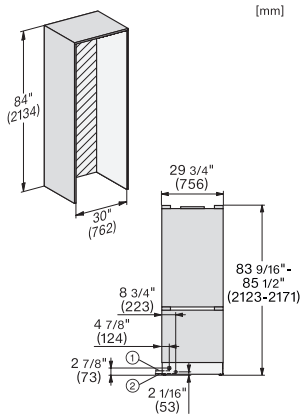

KFMC 3632 R

MasterCool™ fridge-freezer

MasterFresh Pro | AirClean system | IceMaker | M Touch Pro | ColdSteel

EAN: 4002516768685 / Material number: 12489450 /

Old Material Number: 38363200USA

Number of VeggieBoxes	1
No. of PerfectFresh drawers	1
Door rack for tins	2
Inner door racks for bottles	1
Freezer/freezer zone	
Number of freezer baskets	3
of which on telescopic rails	2
Efficiency and sustainability	
Energy Star Qualified	•
Safety	
Spill-proof glass shelves	•
Acoustic door alarm	•
Acoustic temperature alarm, freezer section	•
Technical data	
Niche width in inches (mm), min.	30 (762)
Niche width in inches (mm), max.	30 (762)
Niche height in inches (mm), min.	84 1/8 (2134)
Niche height in inches (mm), max.	84 1/8 (2134)
Niche depth in in.(mm)	25 (635)
Appliance width in in.(mm)	29 3/4 (756)
Appliance height in in.(mm)	83 5/8 (2125)
Appliance depth in in.(mm)	23 7/8 (608)
Weight in lbs.(kg)	435 (197.0)
Type of mounting	Fixed door
Maximum fridge compartment door front weight in lbs. (kg)	133 (60)
Maximum freezer compartment door front weight in lbs. (kg)	38 (17)
Fridge compartment volume in cu. ft. (l)	10.91 (309)
4-star freezer compartment volume in cu. ft. (l)	5.62 (159)
Total usable capacity in cu. ft. (l)	16.53 (468)
Current consumption in milliampere (mA)	4000
Voltage in V	110-120
Fuse rating in A	10
Number of phases	1
Frequency in Hz	60
Wire length in ft (m)	9 (3.0)
Replacing bulbs	Customer Service
Standard accessories	
Water filter	Ja
Ice scoop	•

View from the front, 1. Mains connection cable, L = 3000 mm (118 inch), 2. Water connection L = 1800 mm (70 inch)

KFMC3632R+L, KFMC3836R+L, KFMC3834R+L, MasterCool III, installation, panel ready

Information for KFMC 3632 L + R, KFMC 3836 L + R (US/CD) only, View from the front, 1. Mains connection cable, L = 3000 mm (118 inch), 2. Water connection L = 1800 mm (70 inch), Information for KFMC 3834 L + R (EU), 1. Mains connection cable, L = 3000 mm, 2. Water connection L = 18mm mm