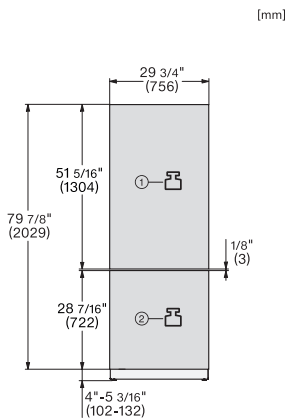

KFMC3632R+L, KFMC3836R+L, KFMC3834R+L, MasterCool III, front view, installation

1. 60 kg / 132,2 lbs, 2. 17 kg / 37,5 lbs