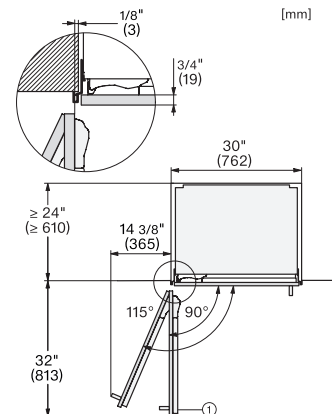

KFMC3632R+L, KFMC3642R+L, KFMC3836R+L, KFMC3834R+L, KFMC3858FD, MasterCool III, Side-view bottom, installation

KFMC3632R+L, KFMC3836R+L, MasterCool III, stainless steel frame, with stainless steel front, top view