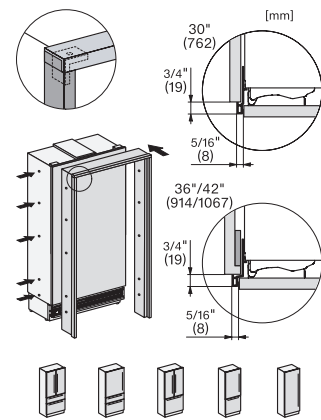

KFMC3632R+L, KFMC3642R+L, KFMC3836R+L, KFMC3858FD, MasterCool III, frame neutral, installation