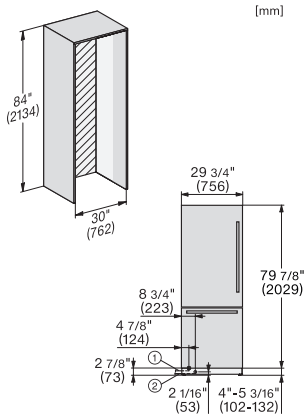

KFMC 3632 R

MasterCool™ fridge-freezer

MasterFresh Pro | AirClean system | IceMaker | M Touch Pro | ColdSteel

KFMC3632R+L, KFMC3836R+L, MasterCool III, stainless steel frame, stainless steel front, installation

View from the front, 1. Mains connection cable, L = 3000 mm (118 inch), 2. Water connection L = 1800 mm (70 inch)