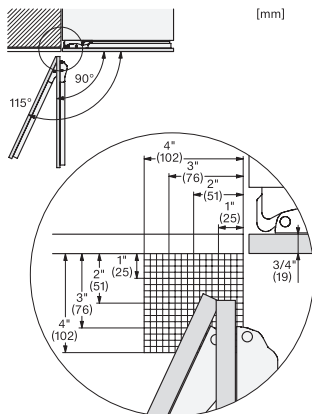

KFMC3632R+L, KFMC3642R+L, KFMC3836R+L, KFMC3834R+L, KFMC3858FD, MasterCool III, hinge clearance, installation