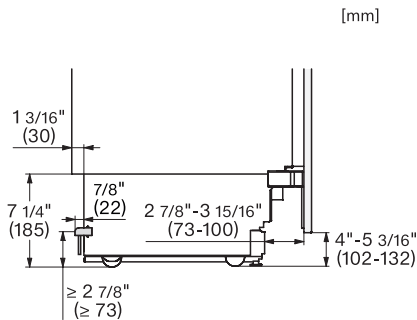

KFMC 3632 R

MasterCool™ fridge-freezer

MasterFresh Pro | AirClean system | IceMaker | M Touch Pro | ColdSteel

View from the front, 1. Mains connection cable, L = 3000 mm (118 inch), 2. Water connection L = 1800 mm (70 inch)

Information for KFMC 3632 L + R, KFMC 3836 L + R (US/CD) only, View from the front, 1. Mains connection cable, L = 3000 mm (118 inch), 2. Water connection L = 1800 mm (70 inch), Information for KFMC 3834 L + R (EU), 1. Mains connection cable, L = 3000 mm, 2. Water connection L = 18mm mm

1. 60 kg / 132,2 lbs, 2. 17 kg / 37,5 lbs