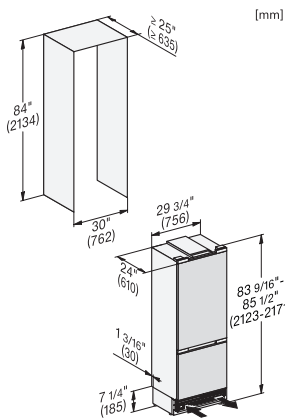

KFMC3632R+L, KFMC3836R+L, KFMC3834R+L, MasterCool III, integration, panel ready