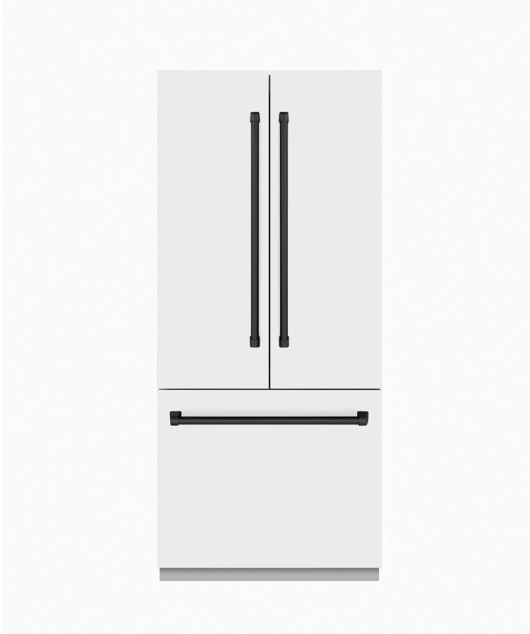

# ZLINE Autograph Edition 36 in. 19.6 cu. ft. French Door Built-In Bottom Freezer Refrigerator with Water Dispenser and Ice Maker in White Matte with Graphite Gray Interior and Matte Black Accents (GRBIVZ-WM-36-MB)

## INTRODUCTION

Luxury isn't meant to be desired - it's meant to be attainable. The ZLINE Autograph Edition 36 in. 19.6 cu. ft. French Door Built-In Bottom Freezer Refrigerator with Water Dispenser and Ice Maker in White Matte with Graphite Gray Interior and Matte Black Accents (GRBIVZ-WM-36-MB) provides the ultimate upgrade to the center of your home by pairing premium dual cooling technology with enhanced storage capacity for multiple grocery items. Achieve ZLINE Attainable Luxury® excellence with innovative features designed to enhance your kitchen's cooling and freezing capability.

**LED Illumination** - Easily spot items inside the fridge thanks to cool white LED interior lights along the walls and ceiling that illuminate when you open the door

**Adjustable Shelves and Bins** - Easily store larger items with 3 spill-resistant glass shelves and 6 door bins in the fridge, as well as 2 full-extension drawers in the freezer